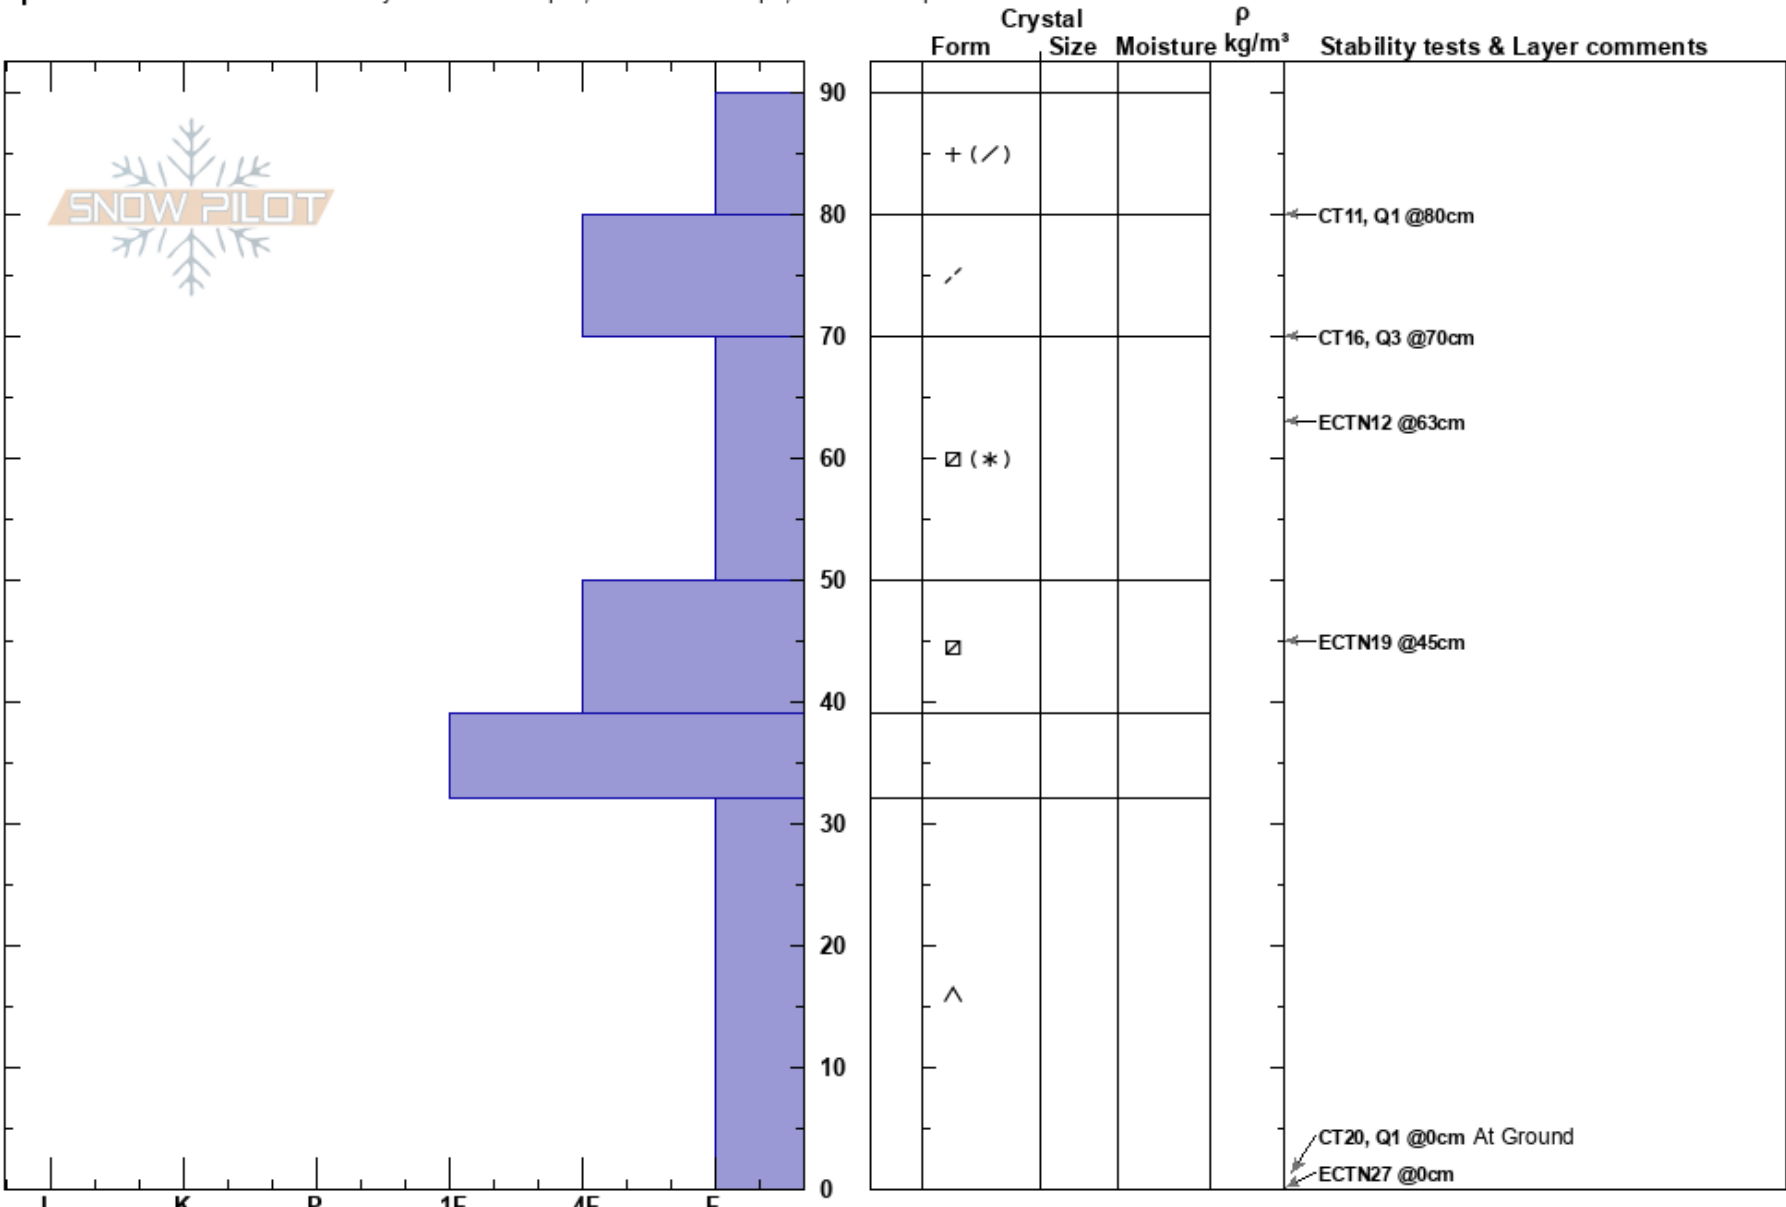

Mines Trees
 Front Range
 CO
 Elevation: 11597 ft
 Aspect: NW

Ryan Bunker
 12/19/2024 - 10:50am
 Co-ord: 39.79903N, -105.77135W
 Slope Angle: 35°
 Wind Loading: previous

Stability:
 Air Temperature: -9°C
 Sky Cover: CLR
 Precipitation: NO
 Wind: W Moderate

HS:90
 PF:80
 PS:40
 70-50cm: Problematic layer

Specifics: Recent avalanche activity on different slopes; Ski tracks on slope; We skied slope

Notes: This area sees a lot of skier traffic. This location tried to avoid this but it could have effected our results.