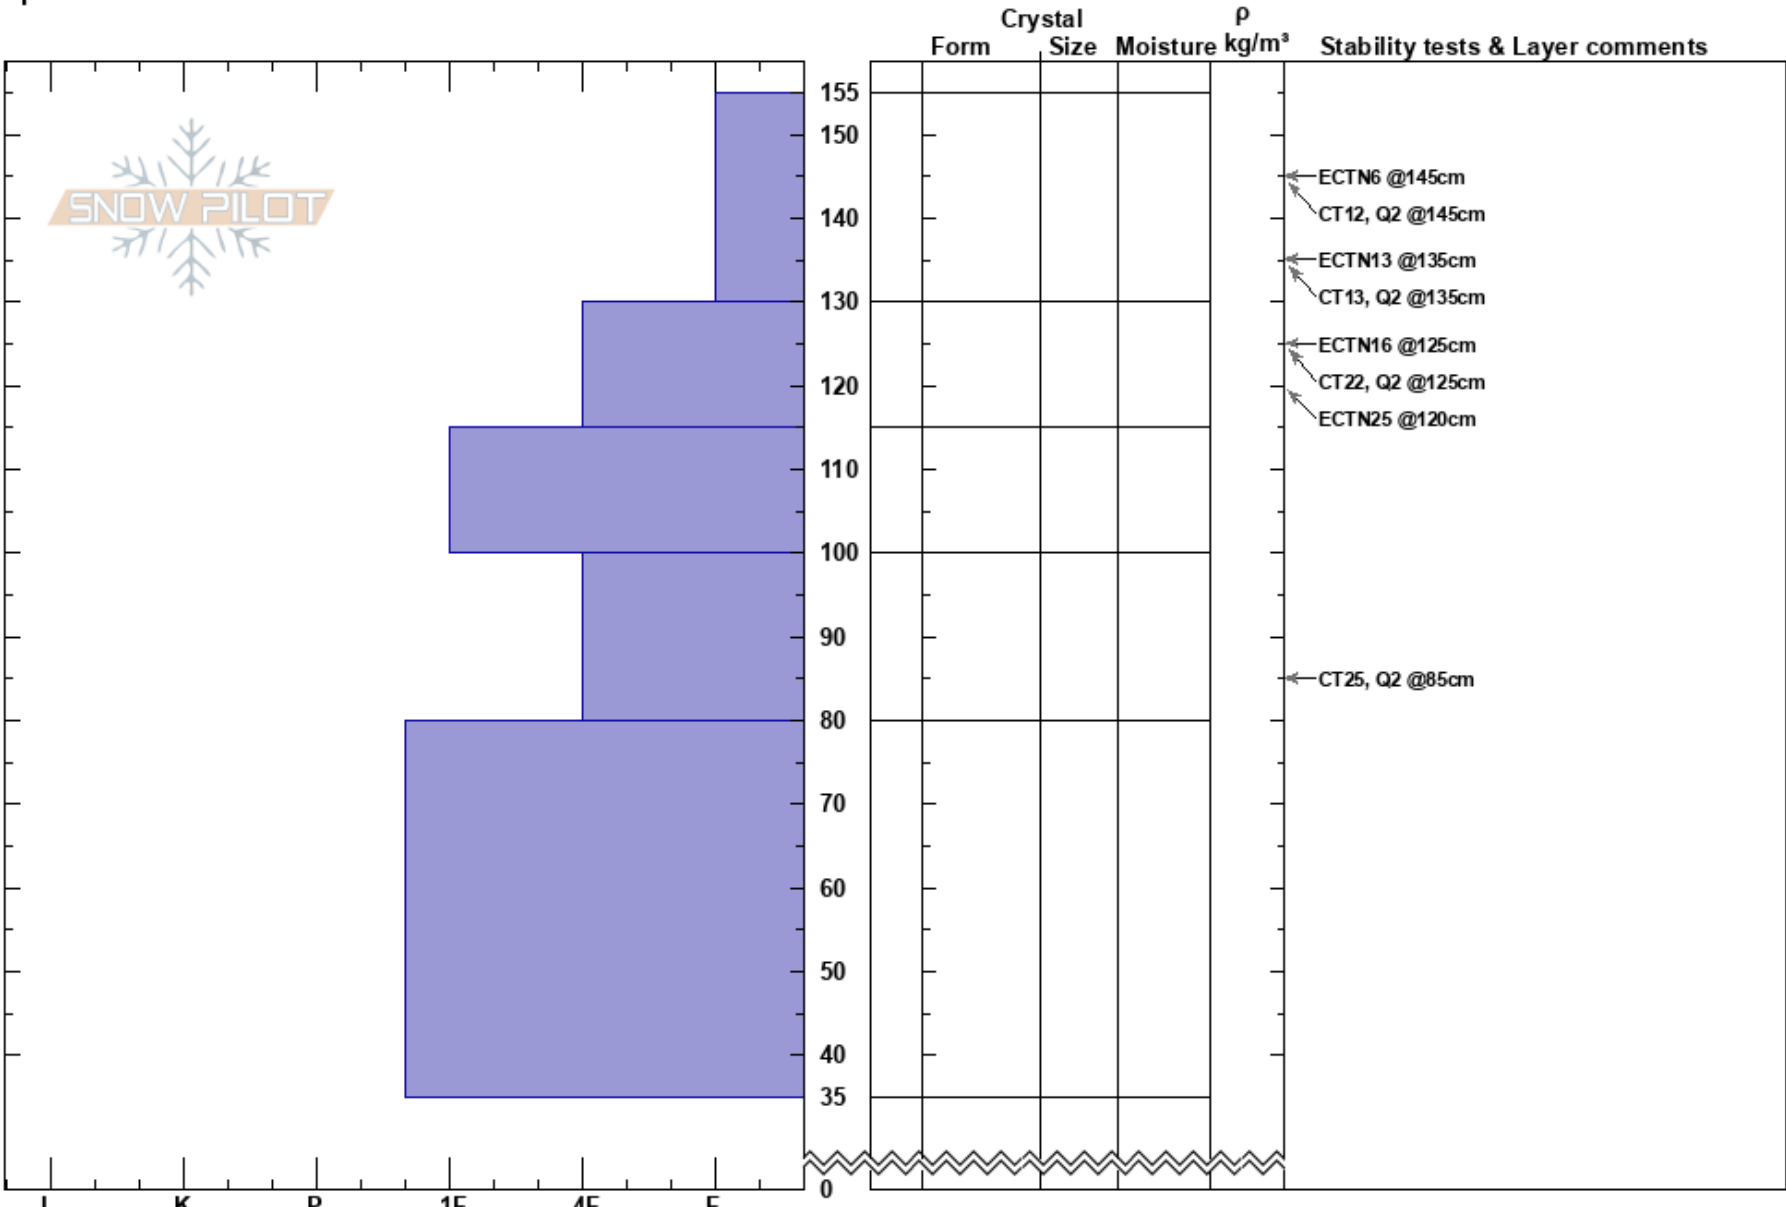

FS 210 Ridge N. 12/19
Elkhorns
OR
Elevation: 7900 ft
Aspect: N
Specifics:

Karen Morse
12/19/2024 - 2:00pm
Co-ord: 44.95804N, -118.24659W
Slope Angle: 20°
Wind Loading: yes

Stability:
Air Temperature:
Sky Cover: BKN
Precipitation: NO
Wind: SW Light Breeze

HS:155
Layer Notes:
100-80cm: Problematic layer

Notes: