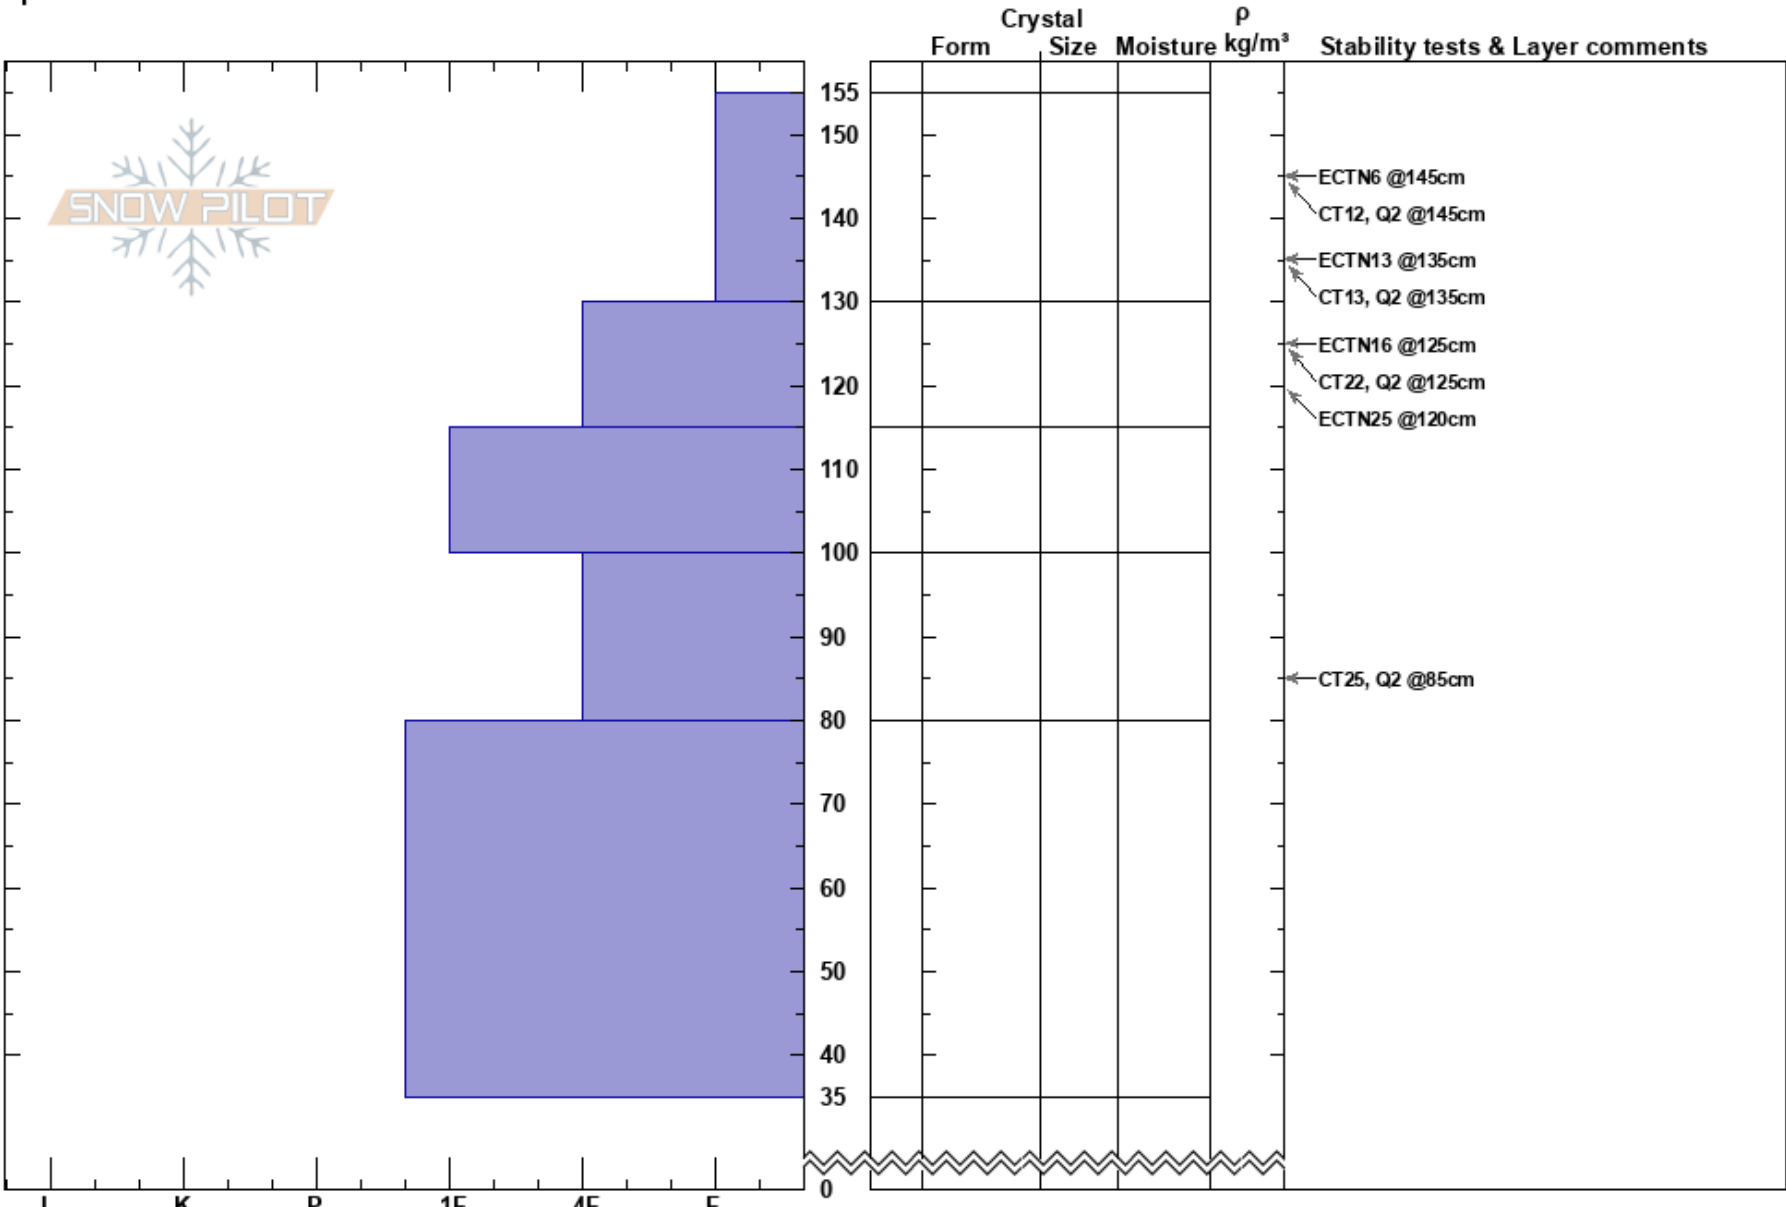

FS 210 Ridge N. 12/19
 Elkhorns
 OR
 Elevation: 7900 ft
 Aspect: N
 Specifics:

Karen Morse
 12/19/2024 - 2:00pm
 Co-ord: 44.95804N, -118.24659W
 Slope Angle: 20°
 Wind Loading: yes

Stability:
 Air Temperature:
 Sky Cover: BKN
 Precipitation: NO
 Wind: SW Light Breeze

HS:155
 Layer Notes:
 100-80cm: Problematic layer

Notes: