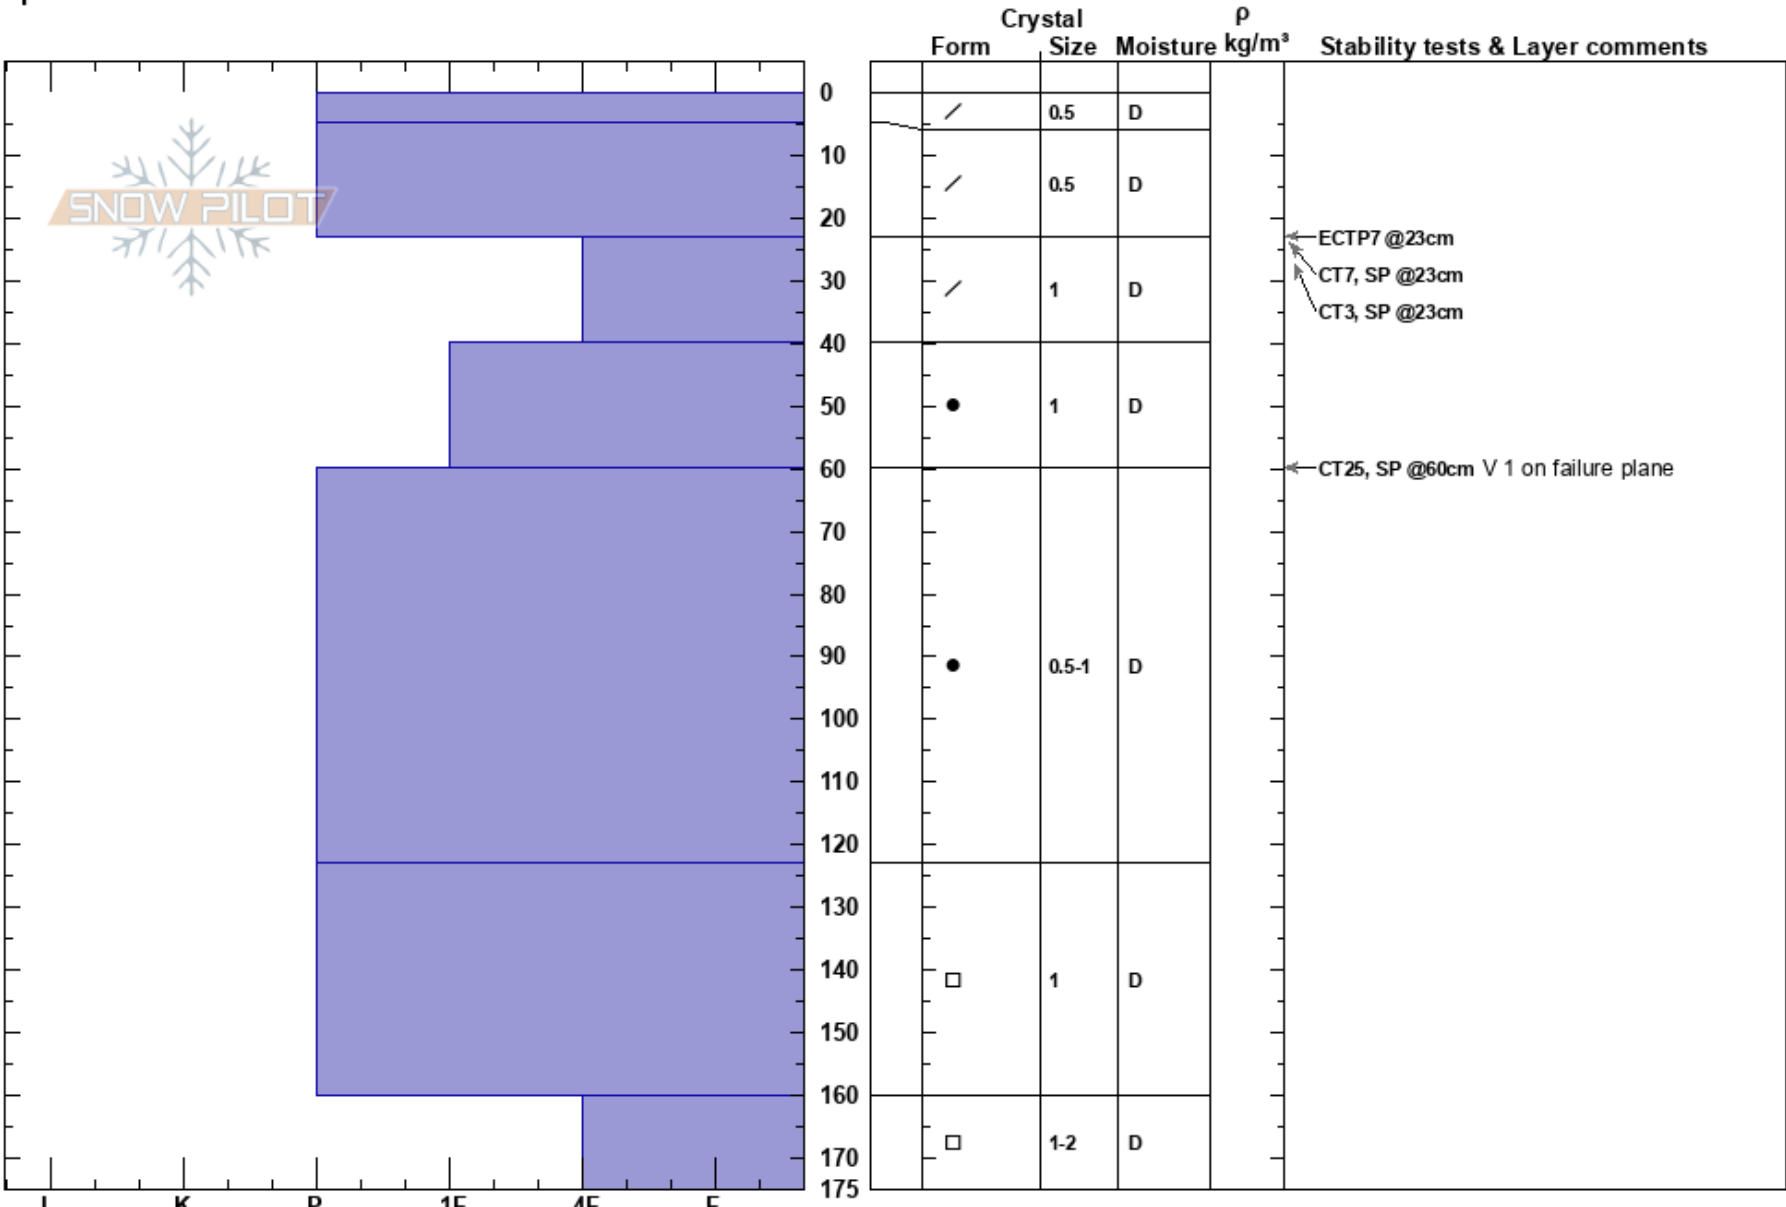

Cam Shaft  
 Canadian Rockies  
 AB  
**Elevation:** 1960 m  
**Aspect:** SE  
**Specifics:**

Amanda Goodhue  
 12/02/2018 - 12:00  
**Co-ord:** 49.30200N, -114.44226W  
**Slope Angle:** 30°  
**Wind Loading:** yes

**Stability:**  
**Air Temperature:** -7.5°C  
**Sky Cover:** CLR  
**Precipitation:** NO  
**Wind:** SW Moderate

**HS:**175 **Layer Notes:**

**Notes:** Pit in Cam Shaft on skier's right below the choke. Variable HS in area 40-250cm. Dug in an average snow depth area. No crusts found in snowpack in the area.