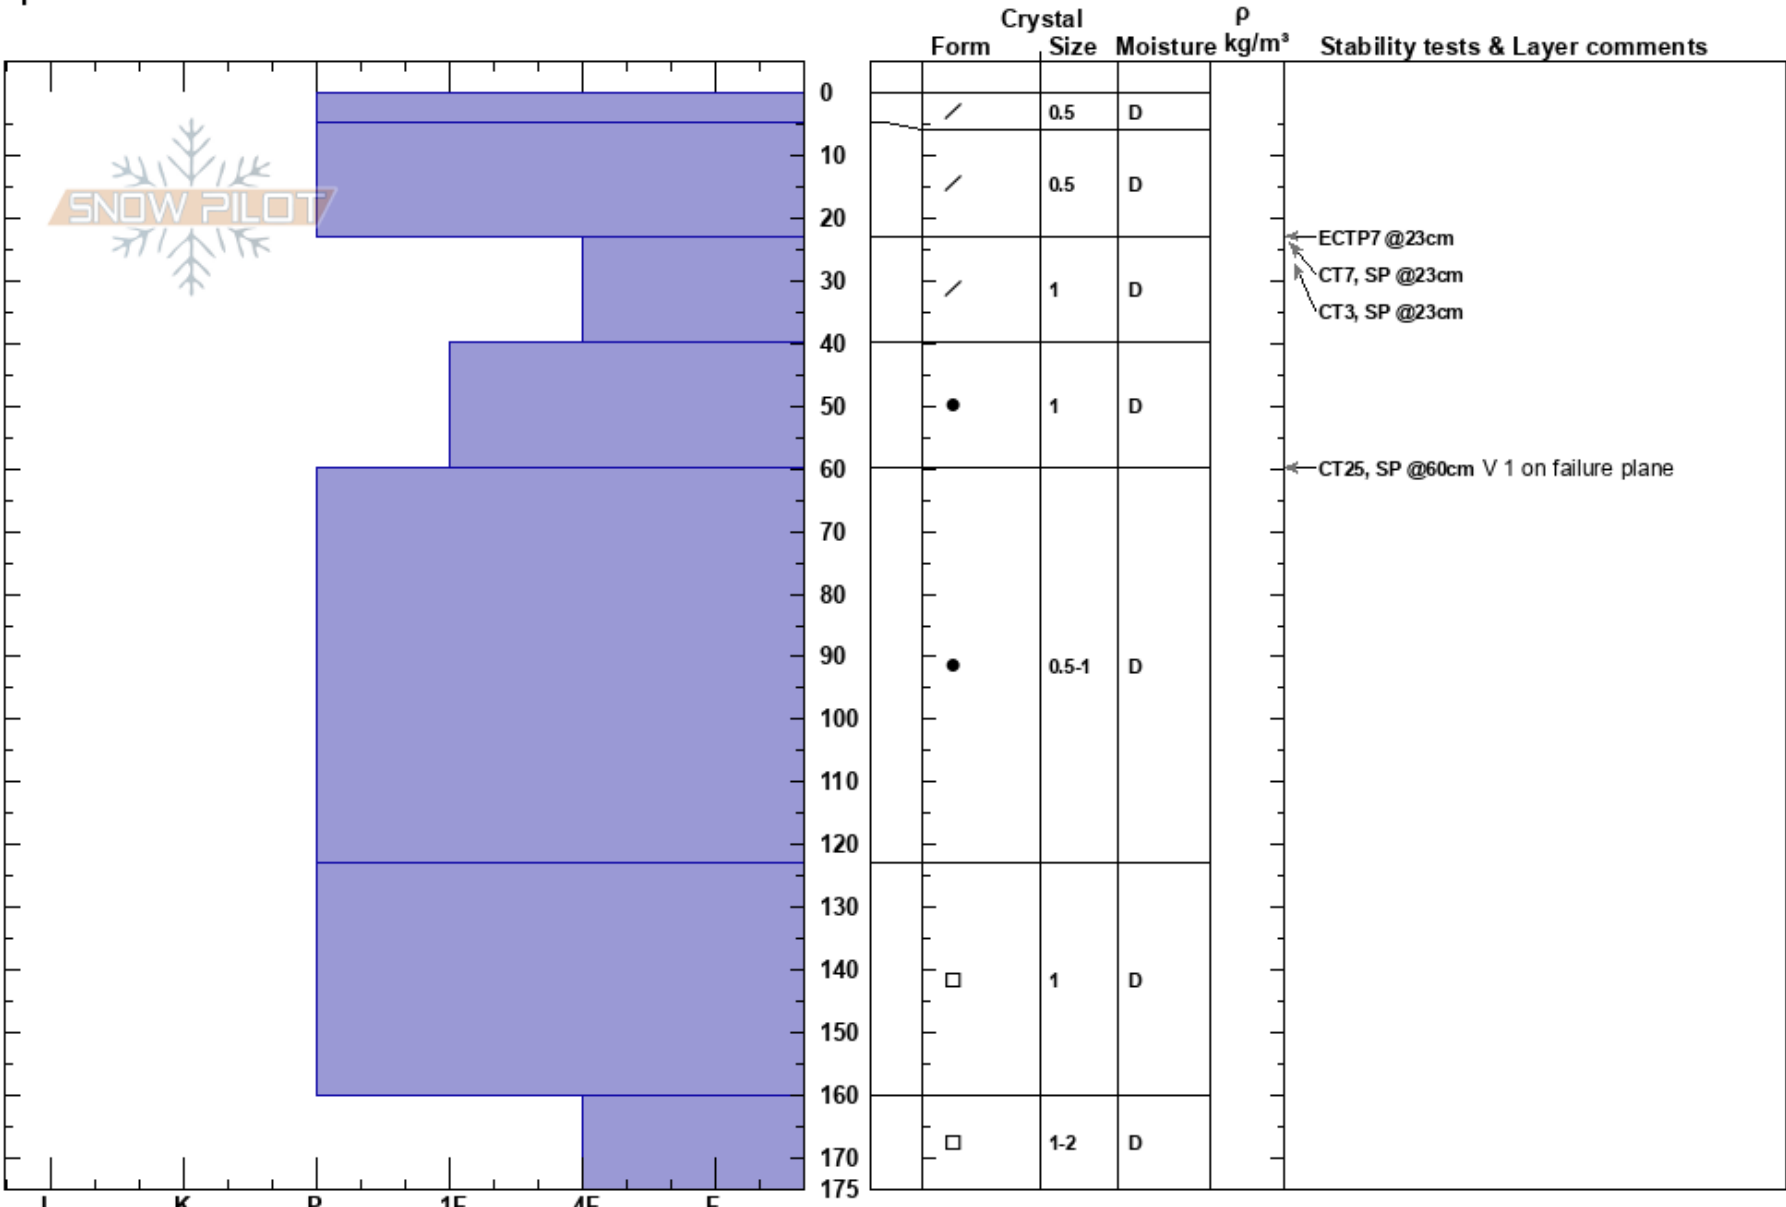

Cam Shaft  
 Canadian Rockies  
 AB  
**Elevation:** 1960 m  
**Aspect:** SE  
**Specifics:**

Amanda Goodhue  
 12/02/2018 - 12:00  
**Co-ord:** 49.30200N, -114.44226W  
**Slope Angle:** 30°  
**Wind Loading:** yes

**Stability:**  
**Air Temperature:** -7.5°C  
**Sky Cover:** CLR  
**Precipitation:** NO  
**Wind:** SW Moderate

**HS:** 175  
**Layer Notes:**

**Notes:** Pit in Cam Shaft on skier's right below the choke. Variable HS in area 40-250cm. Dug in an average snow depth area. No crusts found in snowpack in the area.