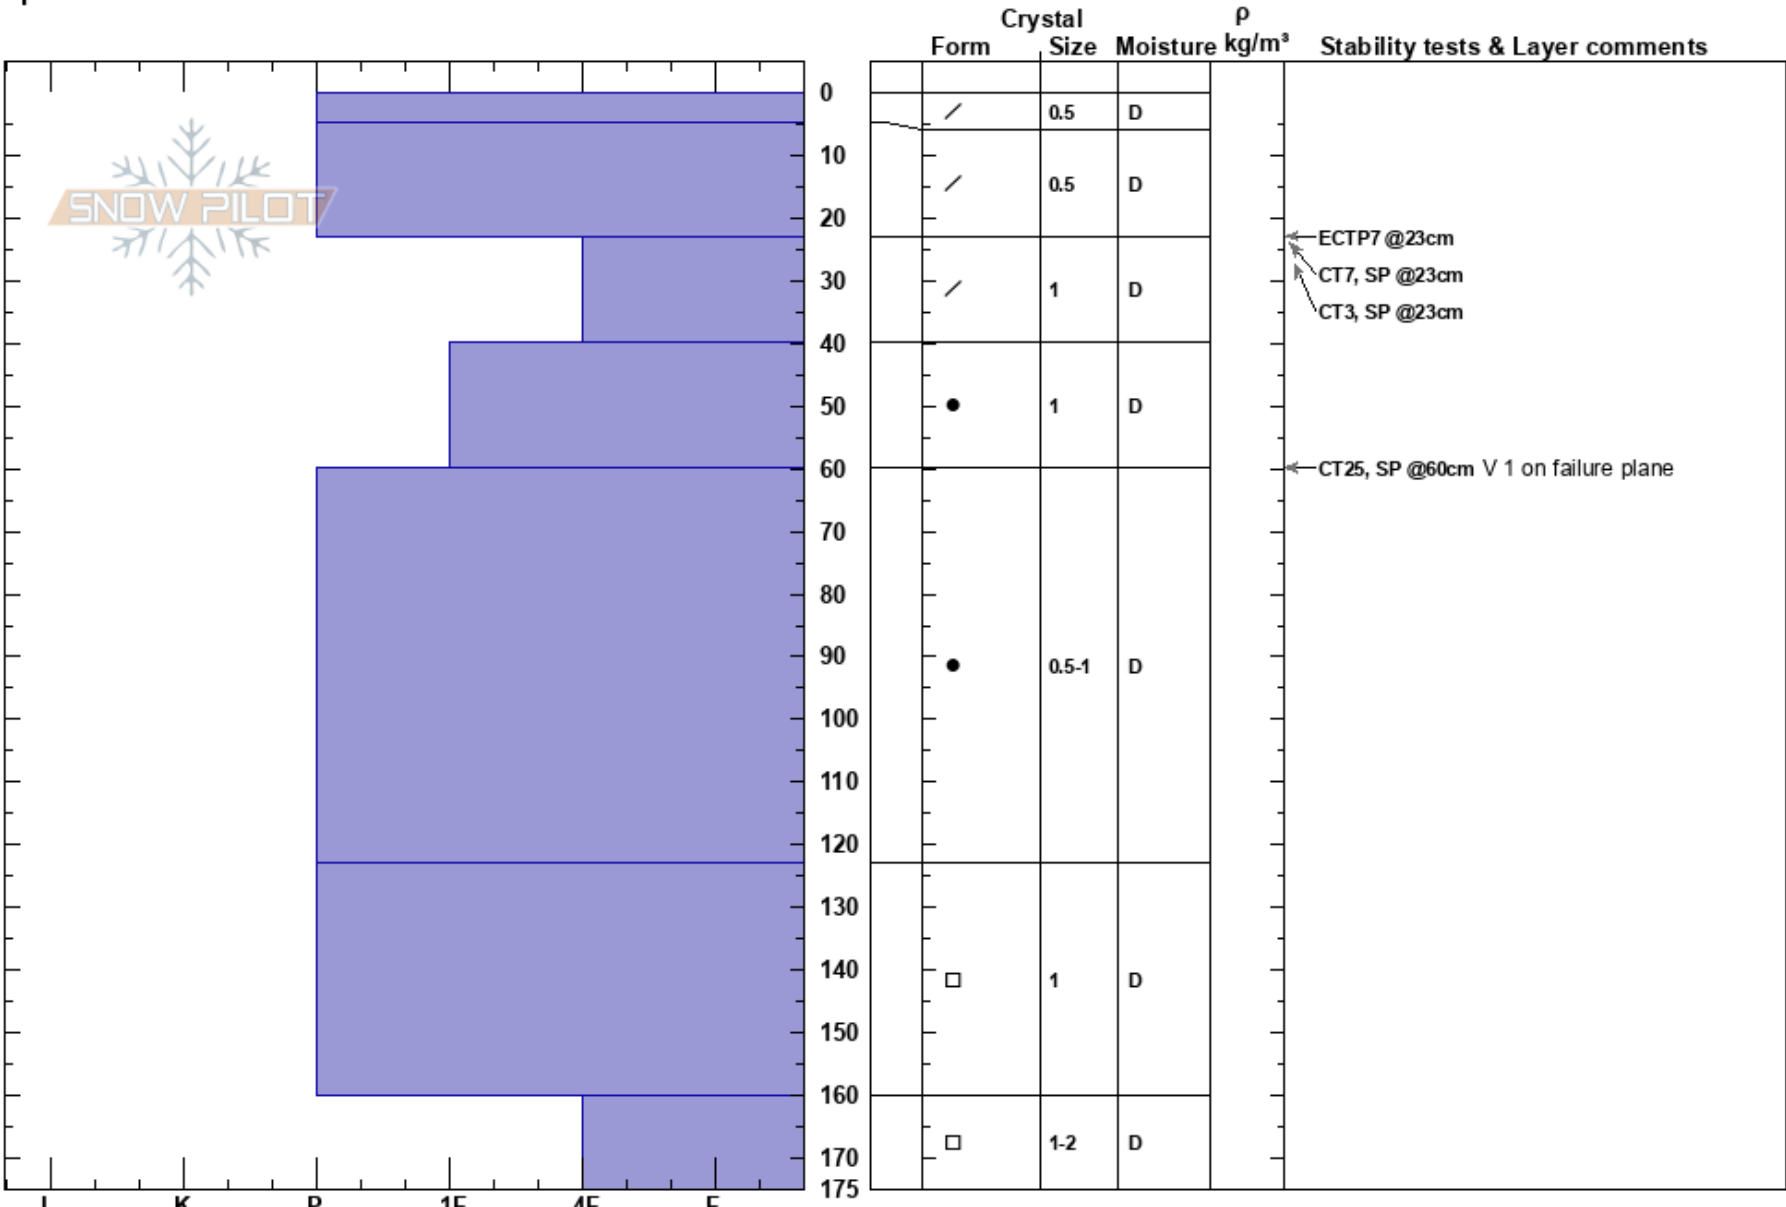

Cam Shaft
 Canadian Rockies
 AB
Elevation: 1960 m
Aspect: SE
Specifics:

Amanda Goodhue
 12/02/2018 - 12:00
Co-ord: 49.30200N, -114.44226W
Slope Angle: 30°
Wind Loading: yes

Stability:
Air Temperature: -7.5°C
Sky Cover: CLR
Precipitation: NO
Wind: SW Moderate

HS:175 **Layer Notes:**

Notes: Pit in Cam Shaft on skier's right below the choke. Variable HS in area 40-250cm. Dug in an average snow depth area. No crusts found in snowpack in the area.