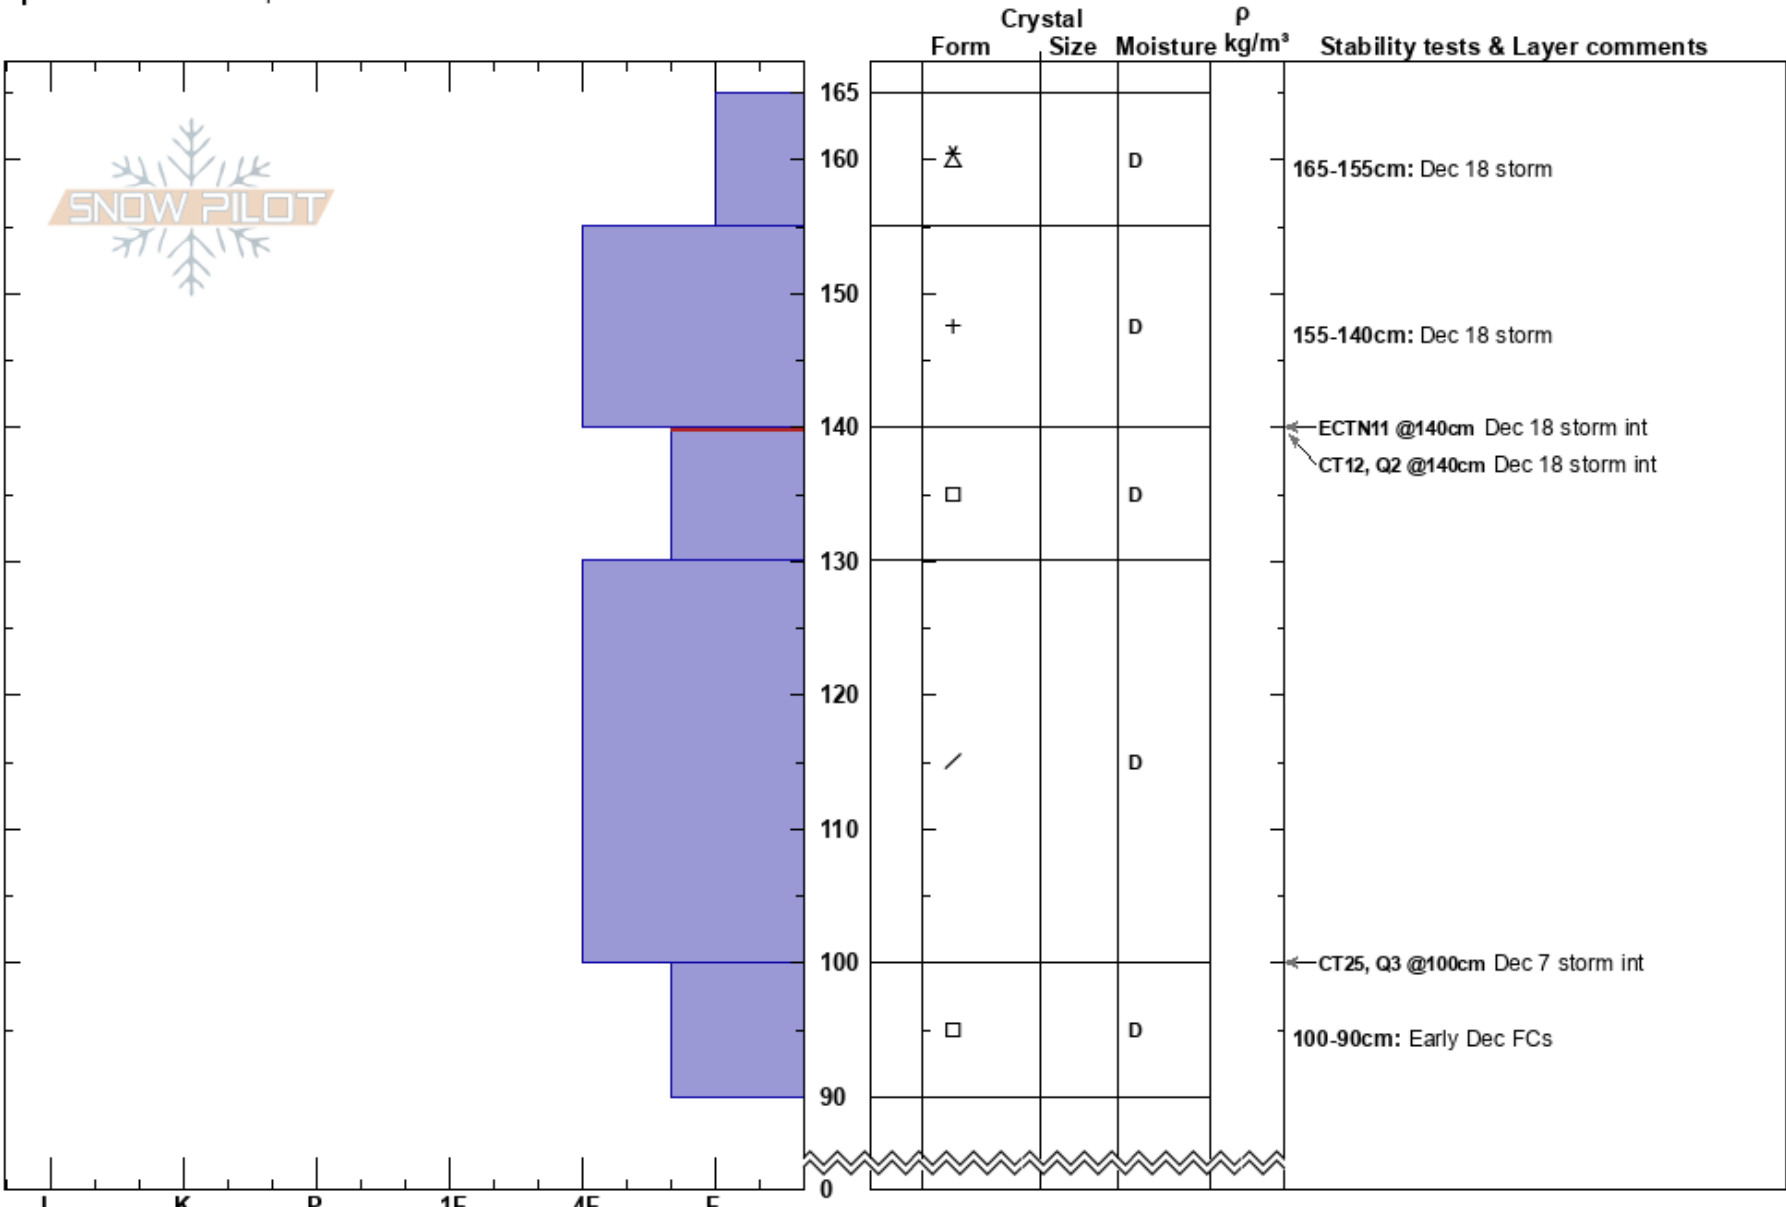

Running Rabbit  
 Lewis Range  
 MT  
**Elevation:** 7200 ft  
**Aspect:** E  
**Specifics:** We skied slope

BNSF Avalanche Safety  
 12/19/2024 - 2:00pm  
**Co-ord:** 48.26105N, -113.53675W  
**Slope Angle:** 28°  
**Wind Loading:** previous

**Stability:**  
**Air Temperature:**  
**Sky Cover:** SCT  
**Precipitation:** NO  
**Wind:** W Light Breeze

**HS:** 165  
**Layer Notes:**  
 165-155cm: Dec 18 storm  
 155-140cm: Dec 18 storm  
 140-130cm: Problematic layer  
 100-90cm: Early Dec FCs