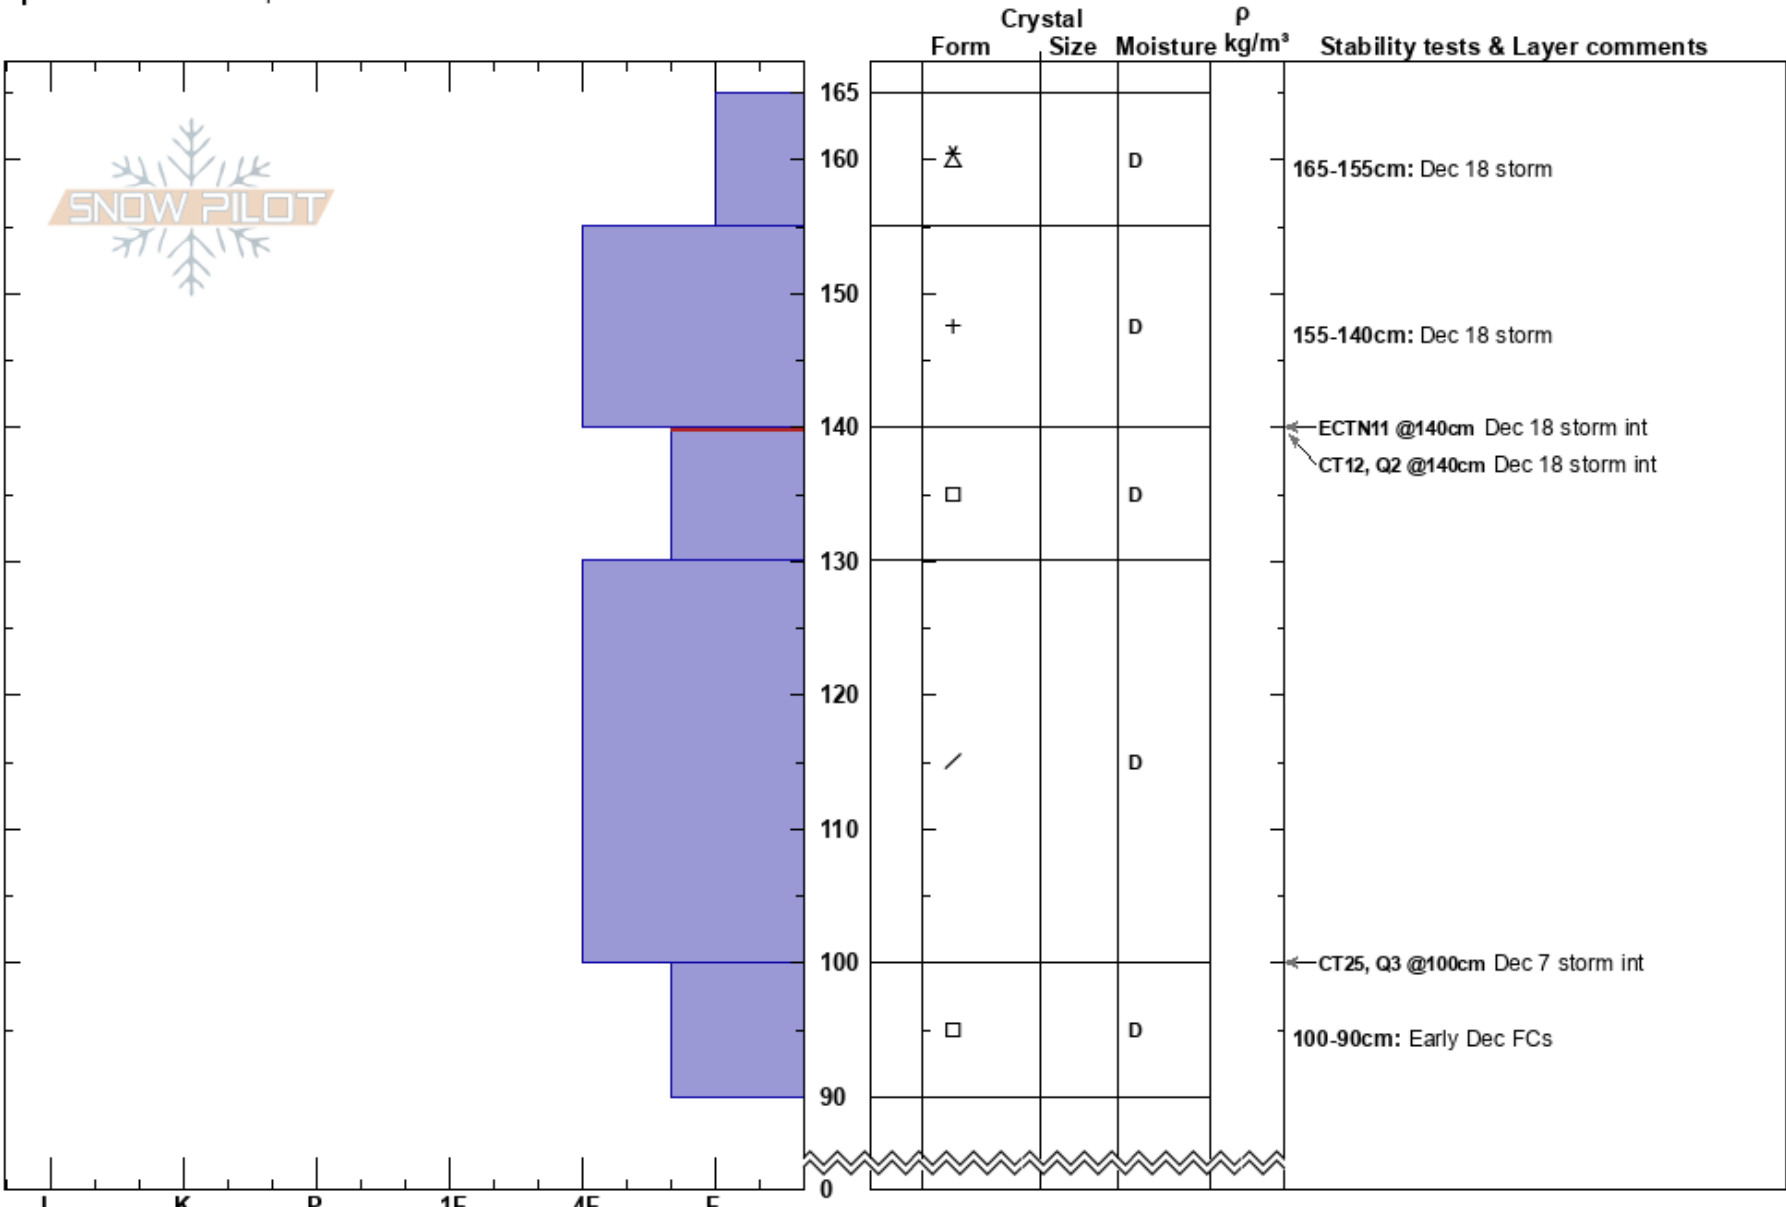

Running Rabbit
 Lewis Range
 MT
Elevation: 7200 ft
Aspect: E
Specifics: We skied slope

BNSF Avalanche Safety
 12/19/2024 - 2:00pm
Co-ord: 48.26105N, -113.53675W
Slope Angle: 28°
Wind Loading: previous

Stability:
Air Temperature:
Sky Cover: SCT
Precipitation: NO
Wind: W Light Breeze

HS: 165
Layer Notes:
 165-155cm: Dec 18 storm
 155-140cm: Dec 18 storm
 140-130cm: Problematic layer
 100-90cm: Early Dec FCs

Notes: