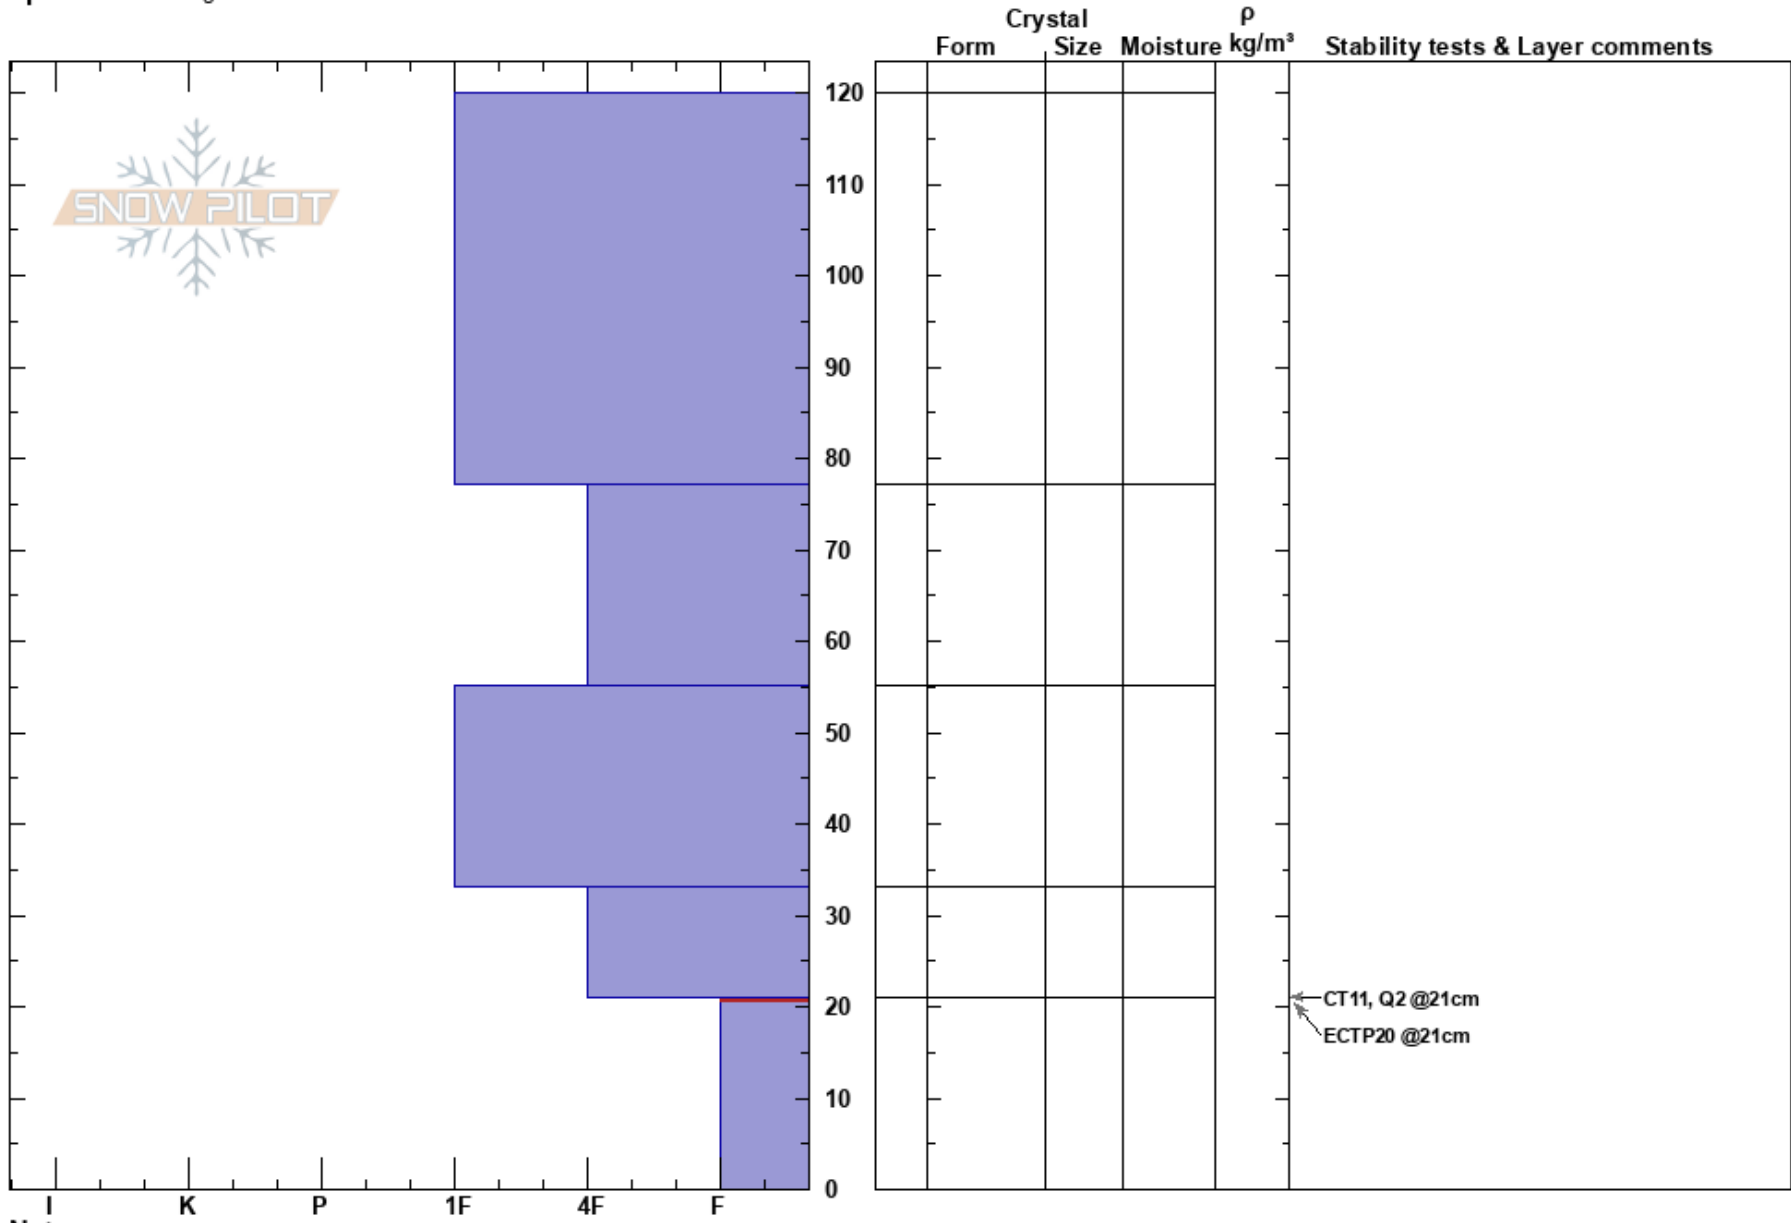

12192024 Wolverine Lt
 Gros Ventre Range
 WY
 Elevation: 7830 ft
 Aspect: N
 Specifics: Pit dug in a Ski Area

Mitch Dann
 12/19/2024 - 2:00pm
 Co-ord: 43.46337N, -110.74904W
 Slope Angle: 45°
 Wind Loading: previous

Stability:
 Air Temperature: -6°C
 Sky Cover: CLR
 Precipitation: NO
 Wind: S Moderate

HS:120
 Layer Notes:
 21-0cm: Problematic layer

Notes: Tracks visible from ski cutting