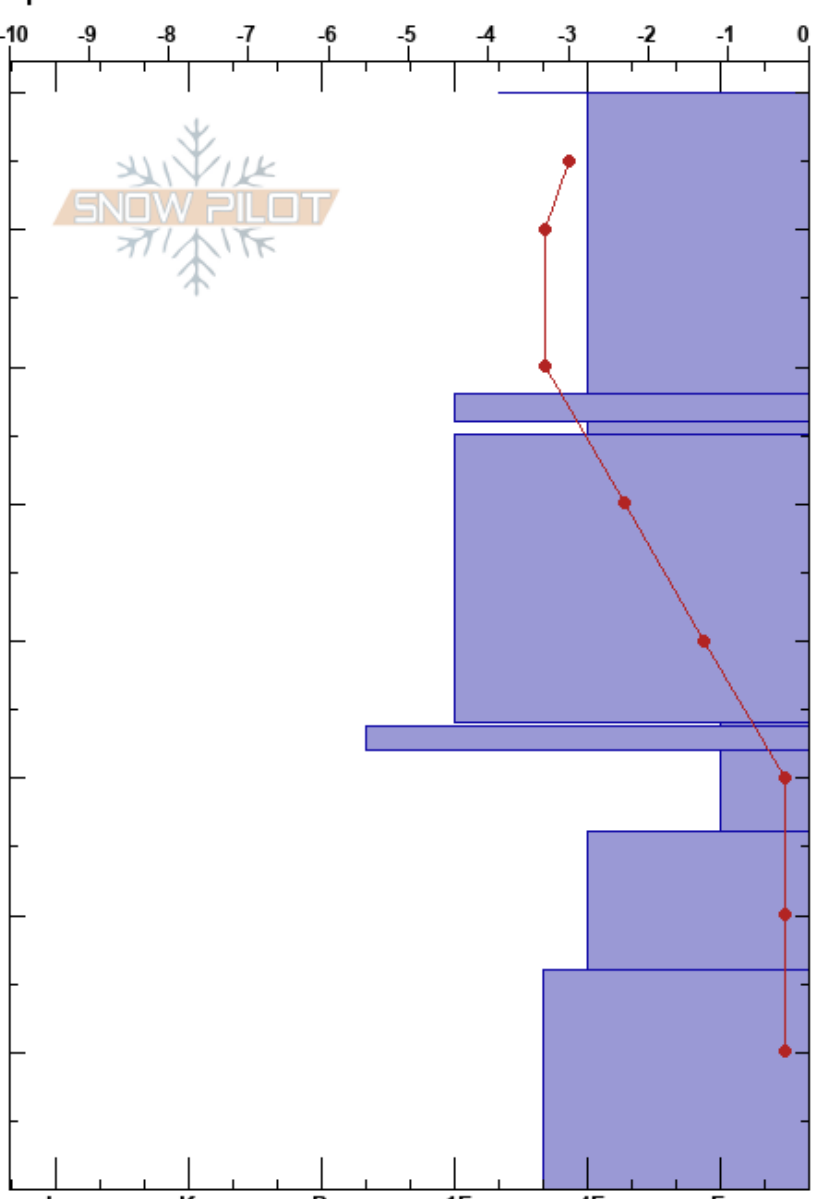

Mt Naomi Trail  
 Bear River Range  
 UT  
 Elevation: 8700 ft  
 Aspect: E  
 Specifics:

paige pagnucco  
 12/19/2024 - 1:00pm  
 Co-ord: 41.90462N, -111.64788W  
 Slope Angle: 24°  
 Wind Loading:

Stability:  
 Air Temperature: 0.3°C  
 Sky Cover: CLR  
 Precipitation: NO  
 Wind: Calm

HS:80  
 Layer Notes:  
 34-33.75cm: Problematic layer

Form	Crystal		$\rho$ kg/m <sup>3</sup>	Stability tests & Layer comments
	Size	Moisture		
/ (Δ)				
☐				← ECTP24 @33.8cm
⊙				
☐				
☐				
☐				

Notes: