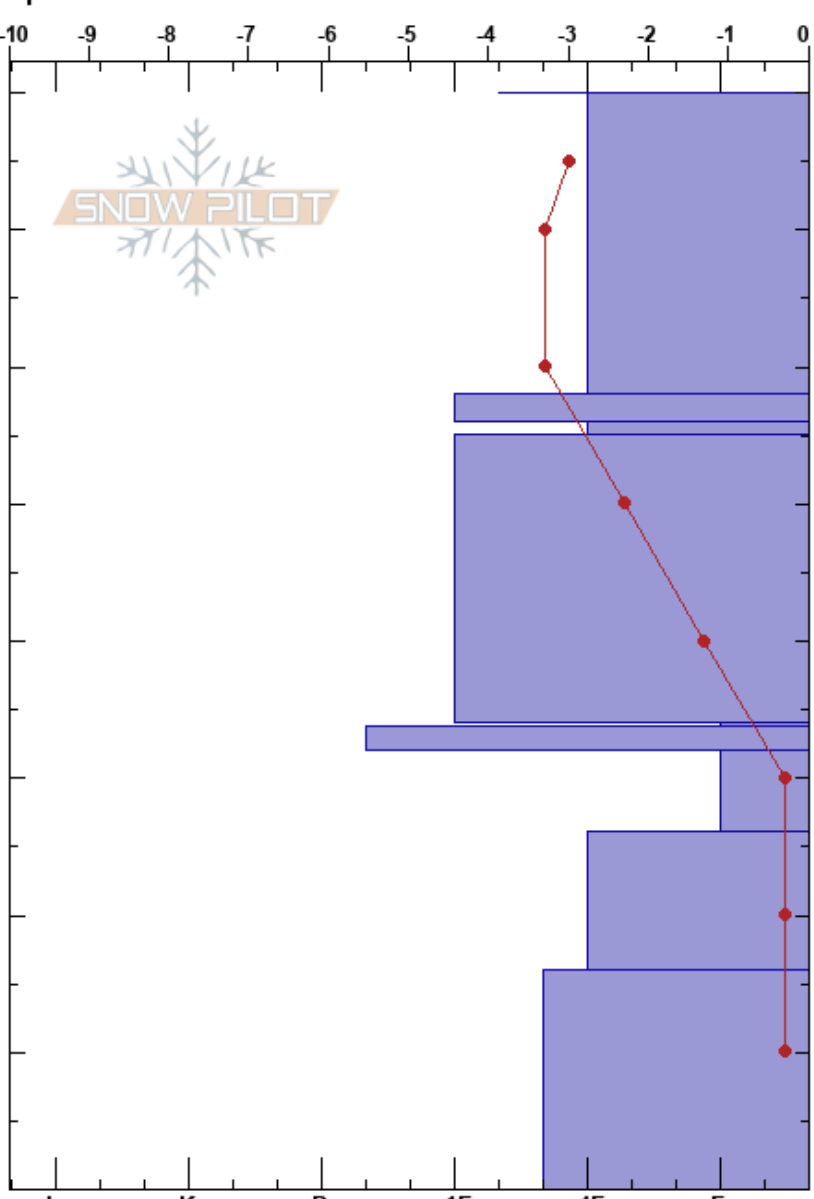

Mt Naomi Trail
 Bear River Range
 UT
 Elevation: 8700 ft
 Aspect: E
 Specifics:

paige pagnucco
 12/19/2024 - 1:00pm
 Co-ord: 41.90462N, -111.64788W
 Slope Angle: 24°
 Wind Loading:

Stability:
 Air Temperature: 0.3°C
 Sky Cover: CLR
 Precipitation: NO
 Wind: Calm

HS:80
 Layer Notes:
 34-33.75cm: Problematic layer

Elevation (cm)	Crystal		Moisture	ρ kg/m ³	Stability tests & Layer comments
	Form	Size			
80					
70	/ (Δ)				
60					
50	/				
40					
30	☐ ⊙⊙ ☐				← ECTP24 @33.8cm
20	☐				
10	☐				