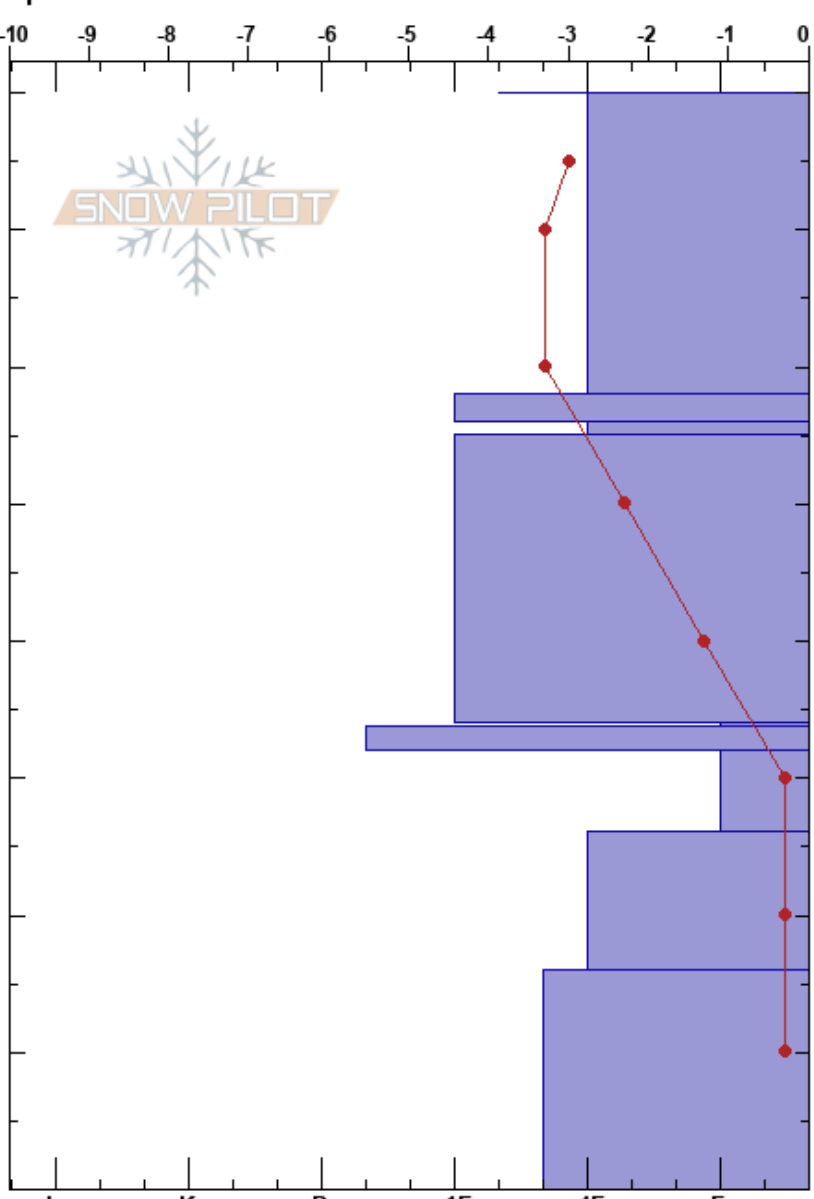

Mt Naomi Trail
 Bear River Range
 UT
 Elevation: 8700 ft
 Aspect: E
 Specifics:

paige pagnucco
 12/19/2024 - 1:00pm
 Co-ord: 41.90462N, -111.64788W
 Slope Angle: 24°
 Wind Loading:

Stability:
 Air Temperature: 0.3°C
 Sky Cover: CLR
 Precipitation: NO
 Wind: Calm

HS:80
 Layer Notes:
 34-33.75cm: Problematic layer

Elevation (cm)	Crystal		Moisture	ρ kg/m ³	Stability tests & Layer comments
	Form	Size			
80					
70	/ (Δ)				
60					
50	/				
40					
34	☐				← ECTP24 @33.8cm
33.8	⊙⊙				
30	☐				
20	☐				
10	☐				