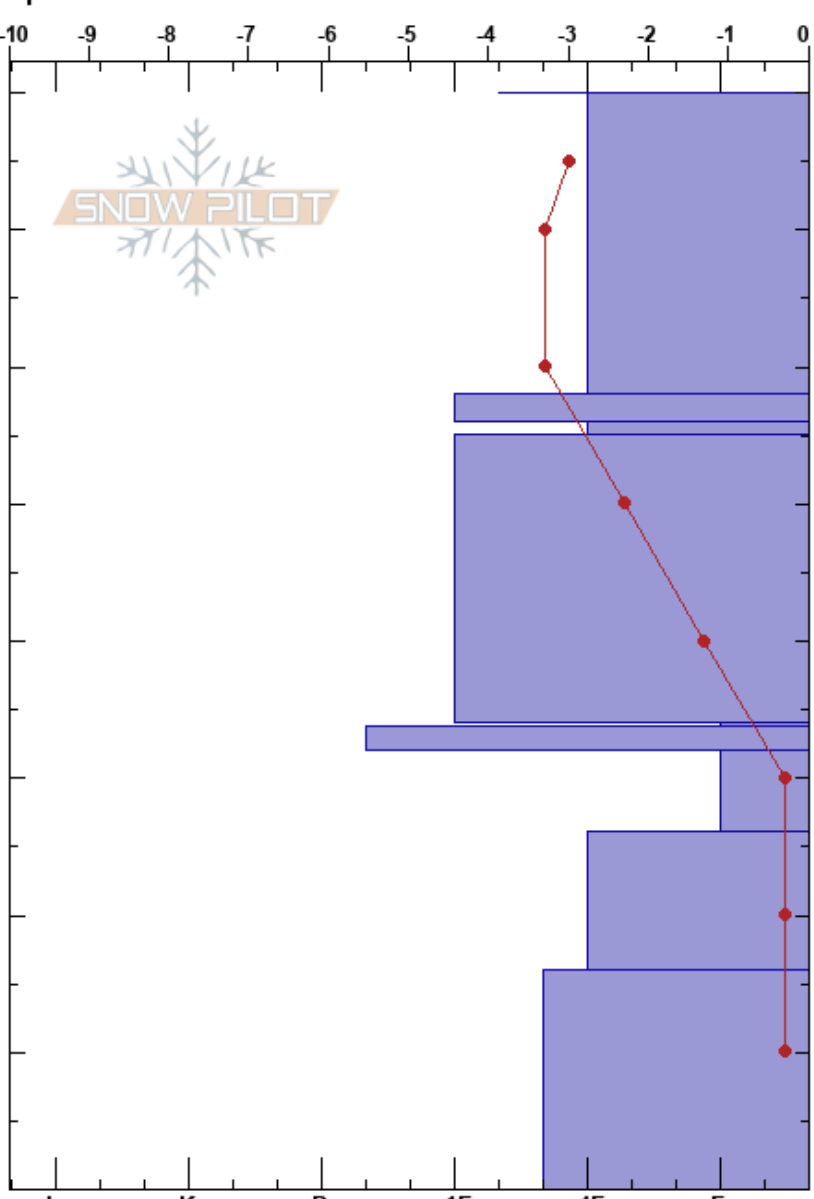

Mt Naomi Trail  
 Bear River Range  
 UT  
 Elevation: 8700 ft  
 Aspect: E  
 Specifics:

paige pagnucco  
 12/19/2024 - 1:00pm  
 Co-ord: 41.90462N, -111.64788W  
 Slope Angle: 24°  
 Wind Loading:

Stability:  
 Air Temperature: 0.3°C  
 Sky Cover: CLR  
 Precipitation: NO  
 Wind: Calm

HS:80  
 Layer Notes:  
 34-33.75cm: Problematic layer

Elevation (cm)	Crystal		Moisture	$\rho$ kg/m <sup>3</sup>	Stability tests & Layer comments
	Form	Size			
80					
70	/ (Δ)				
60					
50	/				
40					
30	⊠ ⊙⊙ □				← ECTP24 @33.8cm
20	□				
10	□				