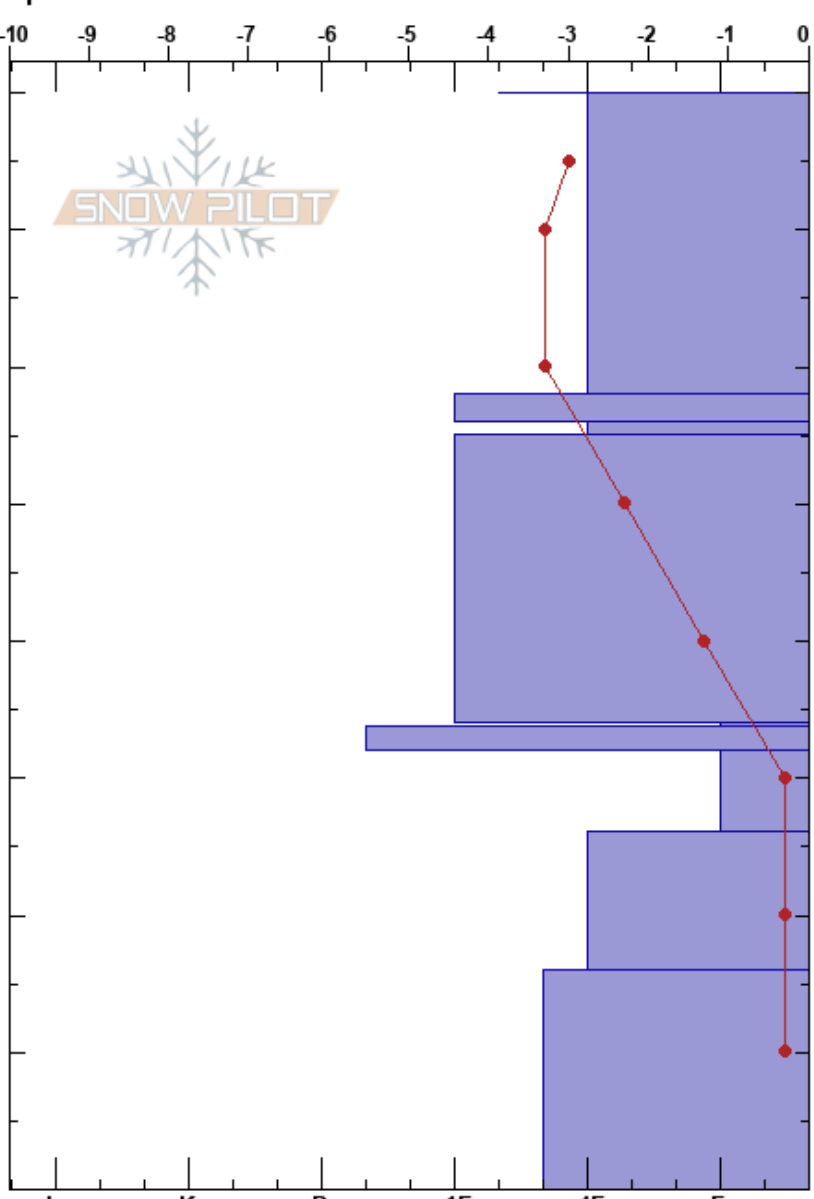

Mt Naomi Trail  
 Bear River Range  
 UT  
 Elevation: 8700 ft  
 Aspect: E  
 Specifics:

paige pagnucco  
 12/19/2024 - 1:00pm  
 Co-ord: 41.90462N, -111.64788W  
 Slope Angle: 24°  
 Wind Loading:

Stability:  
 Air Temperature: 0.3°C  
 Sky Cover: CLR  
 Precipitation: NO  
 Wind: Calm

HS:80  
 Layer Notes:  
 34-33.75cm: Problematic layer

Elevation (cm)	Crystal		Moisture	$\rho$ kg/m <sup>3</sup>	Stability tests & Layer comments
	Form	Size			
80					
70	/ (Δ)				
60					
50	/				
40					
30	☐ ⊙⊙ ☐				← ECTP24 @33.8cm
20	☐				
10	☐				
0					