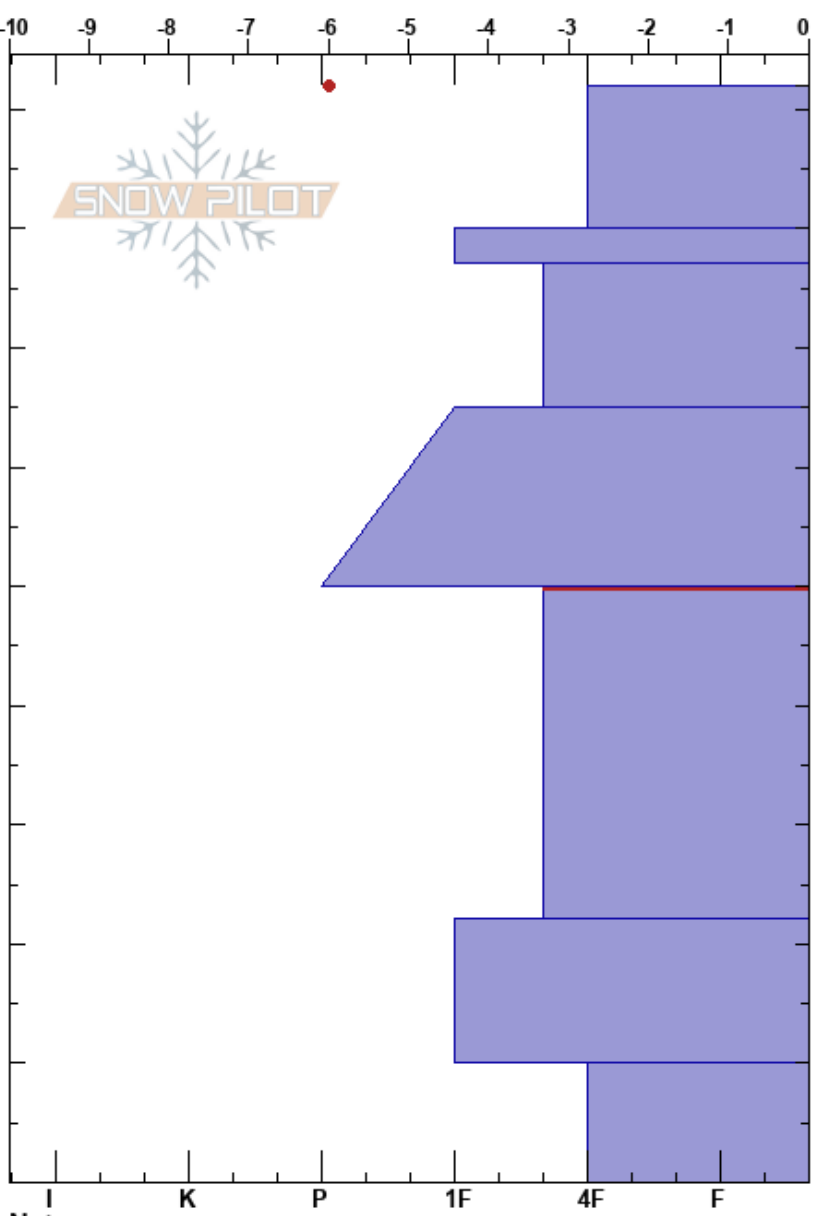

Fireplug
 Carson Range
 NV
 Elevation: 9116 ft
 Aspect: 350°

Brandon Schwartz
 12/19/2024 - 10:20am
 Co-ord: 39.32552N, -119.90430W
 Slope Angle: 27°
 Wind Loading:

Stability: Good
 Air Temperature: 5°C
 Sky Cover: CLR
 Precipitation: NO
 Wind: Calm

HS:92
 Layer Notes:
 50-22cm: Problematic layer

Specifics: Ski tracks on slope

Form	Crystal Size	Moisture	ρ kg/m ³	Stability tests & Layer comments
•	0.5			
•	0.5			← ECTN12 @80cm
•	0.5-1			
• (/)	1(1)			
				← PST57/100 (End) @49cm
⊖	1-2			
⊖	1			
⋈ (⊖)	2-8(4)			