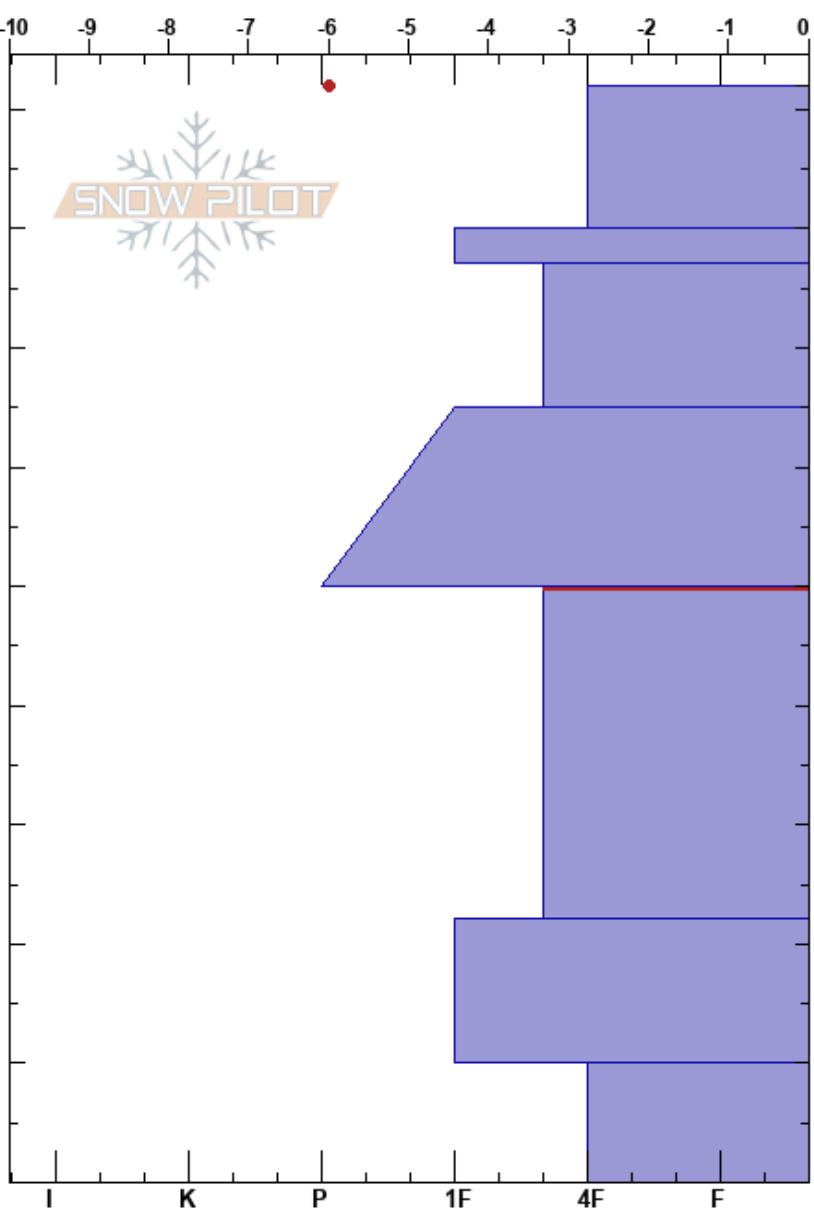

Fireplug
 Carson Range
 NV
 Elevation: 9116 ft
 Aspect: 350°

Brandon Schwartz
 12/19/2024 - 10:20am
 Co-ord: 39.32552N, -119.90430W
 Slope Angle: 27°
 Wind Loading:

Stability: Good
 Air Temperature: 5°C
 Sky Cover: CLR
 Precipitation: NO
 Wind: Calm

HS:92
 Layer Notes:
 50-22cm: Problematic layer

Specifics: Ski tracks on slope

Form	Crystal Size	Moisture	ρ kg/m ³	Stability tests & Layer comments
•	0.5			
•	0.5			← ECTN12 @80cm
•	0.5-1			
• (/)	1(1)			
				← PST57/100 (End) @49cm
⊖	1-2			
⊖	1			
⋈ (⊖)	2-8(4)			