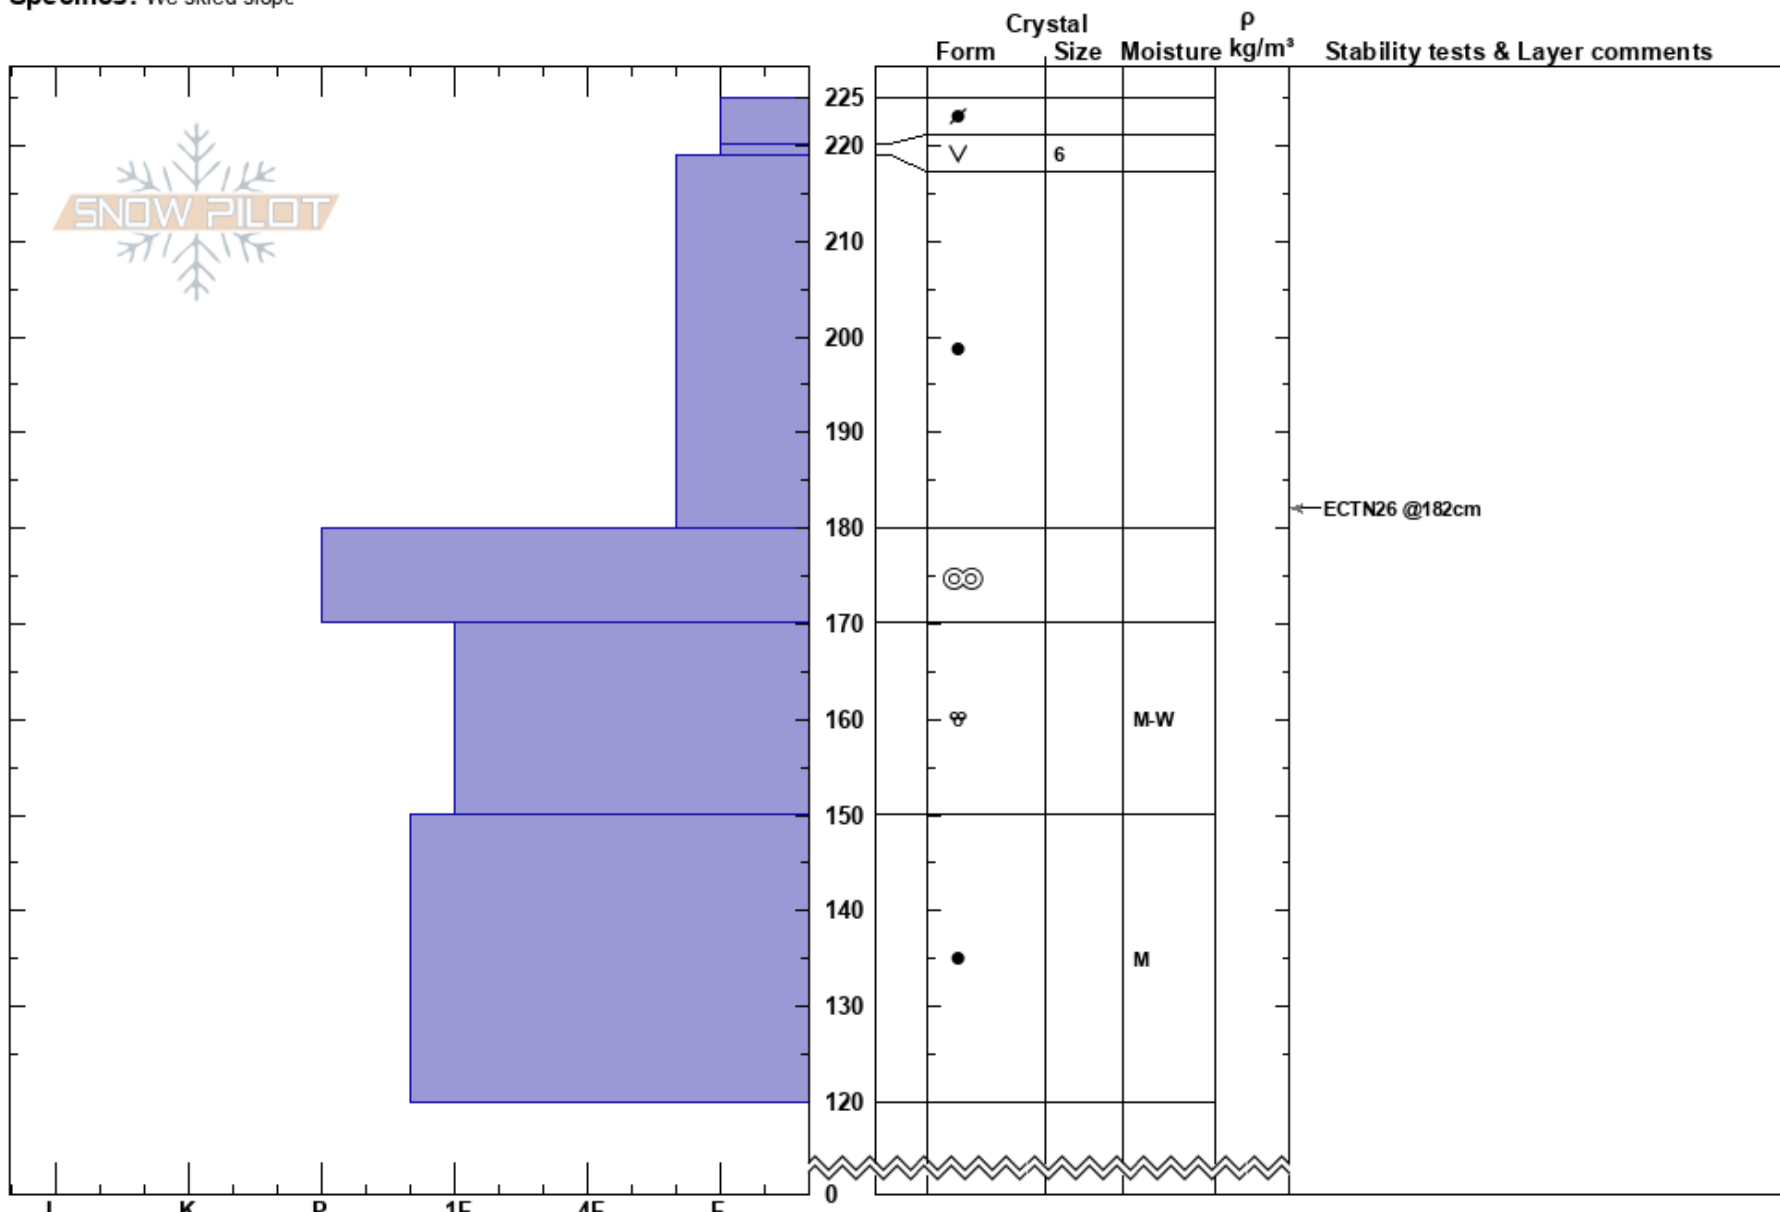

Main Bowl
 Kenai Mountains
 AK
 Elevation: 2560 ft
 Aspect: 324°
 Specifics: We skied slope

Andrew Schauer
 12/19/2024 - 12:00pm
 Co-ord: 60.82333N, -149.19222W
 Slope Angle: 15°
 Wind Loading: yes

Stability: Fair
 Air Temperature:
 Sky Cover: OVC
 Precipitation: S-1
 Wind: NE Moderate

HS:225
 PF:15
 PS:15
 Layer Notes:

Notes: