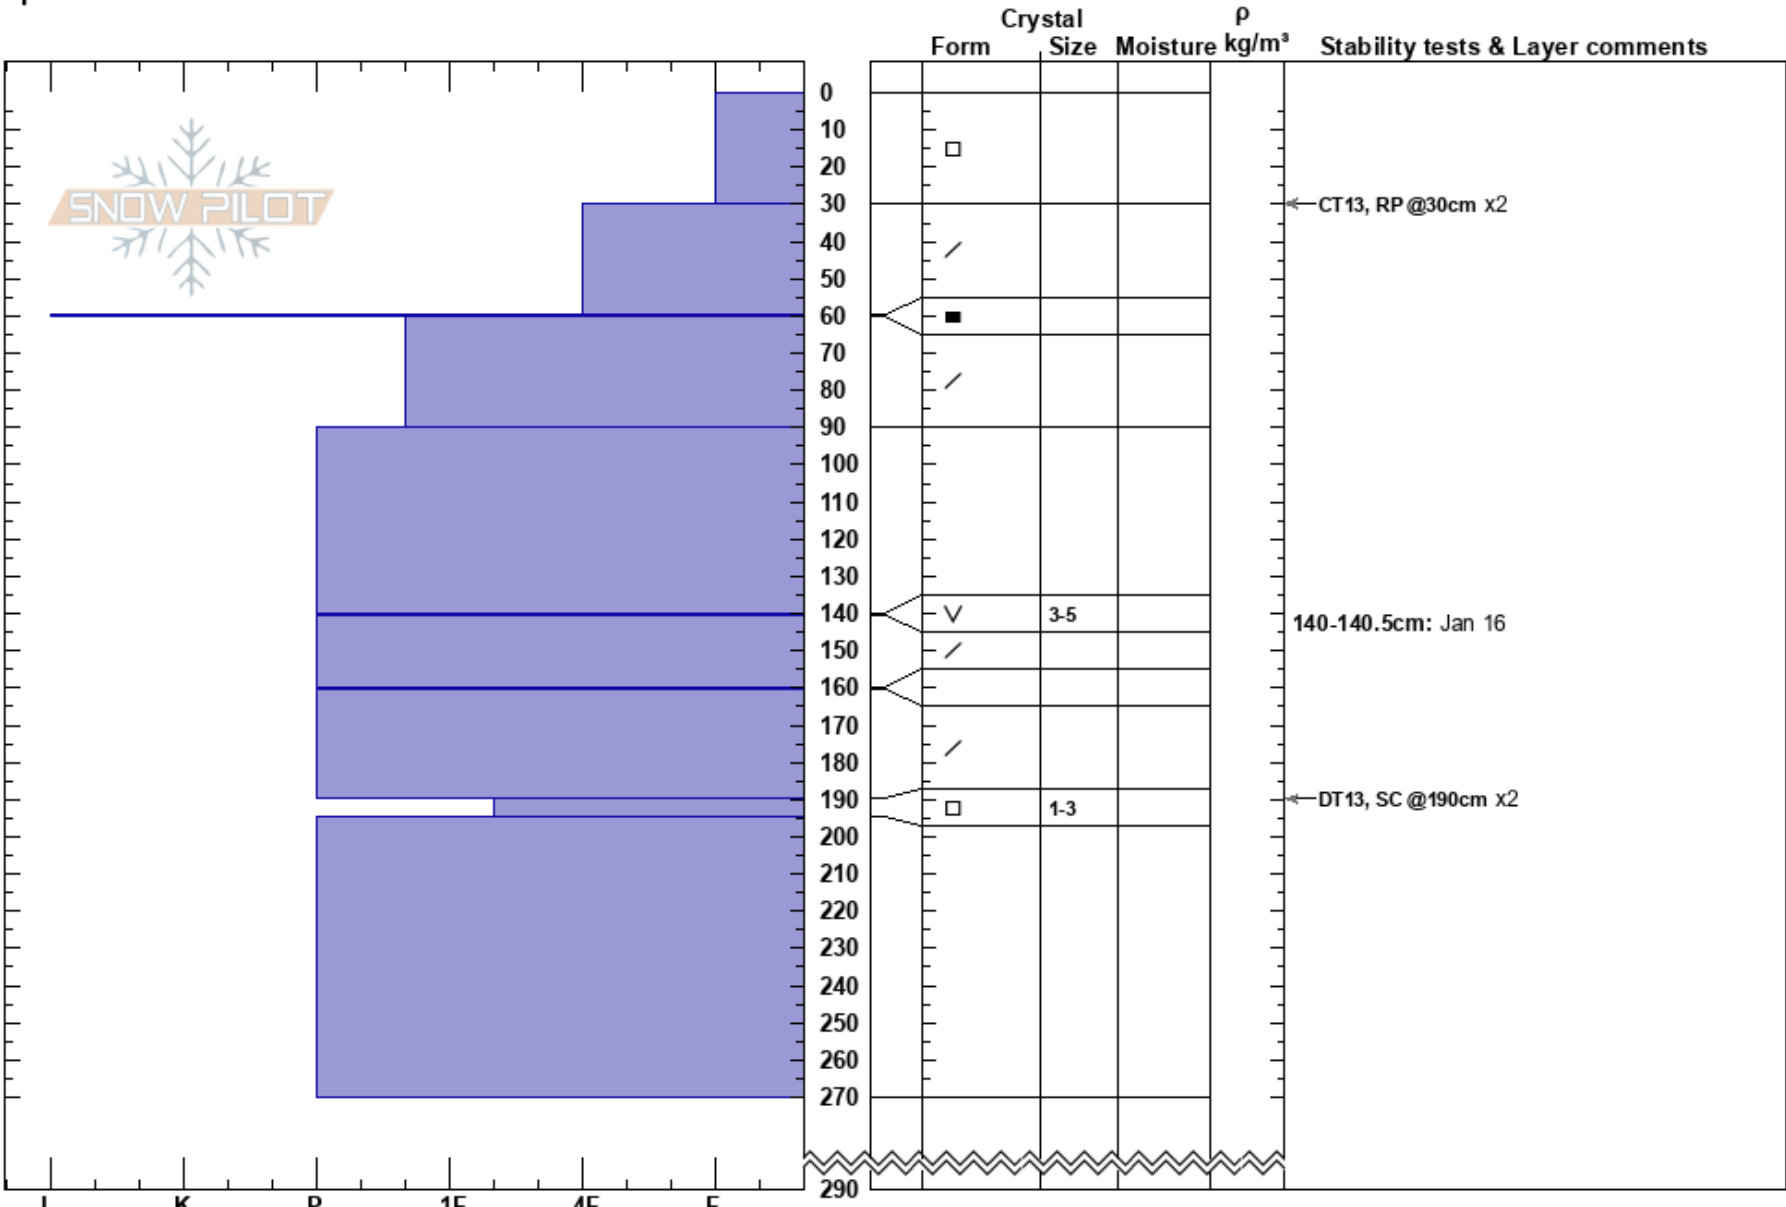

Easter basket
 Baldface Lodge
 12/02/2018 - 13:00
 BC
 Elevation: 1950 m
 Aspect: N
 Specifics:

Stability:
 Air Temperature:
 Sky Cover: CLR
 Precipitation: NO
 Wind: Calm
 HS:290
 140-140.5cm: Jan 16
 190-195cm: Problematic layer