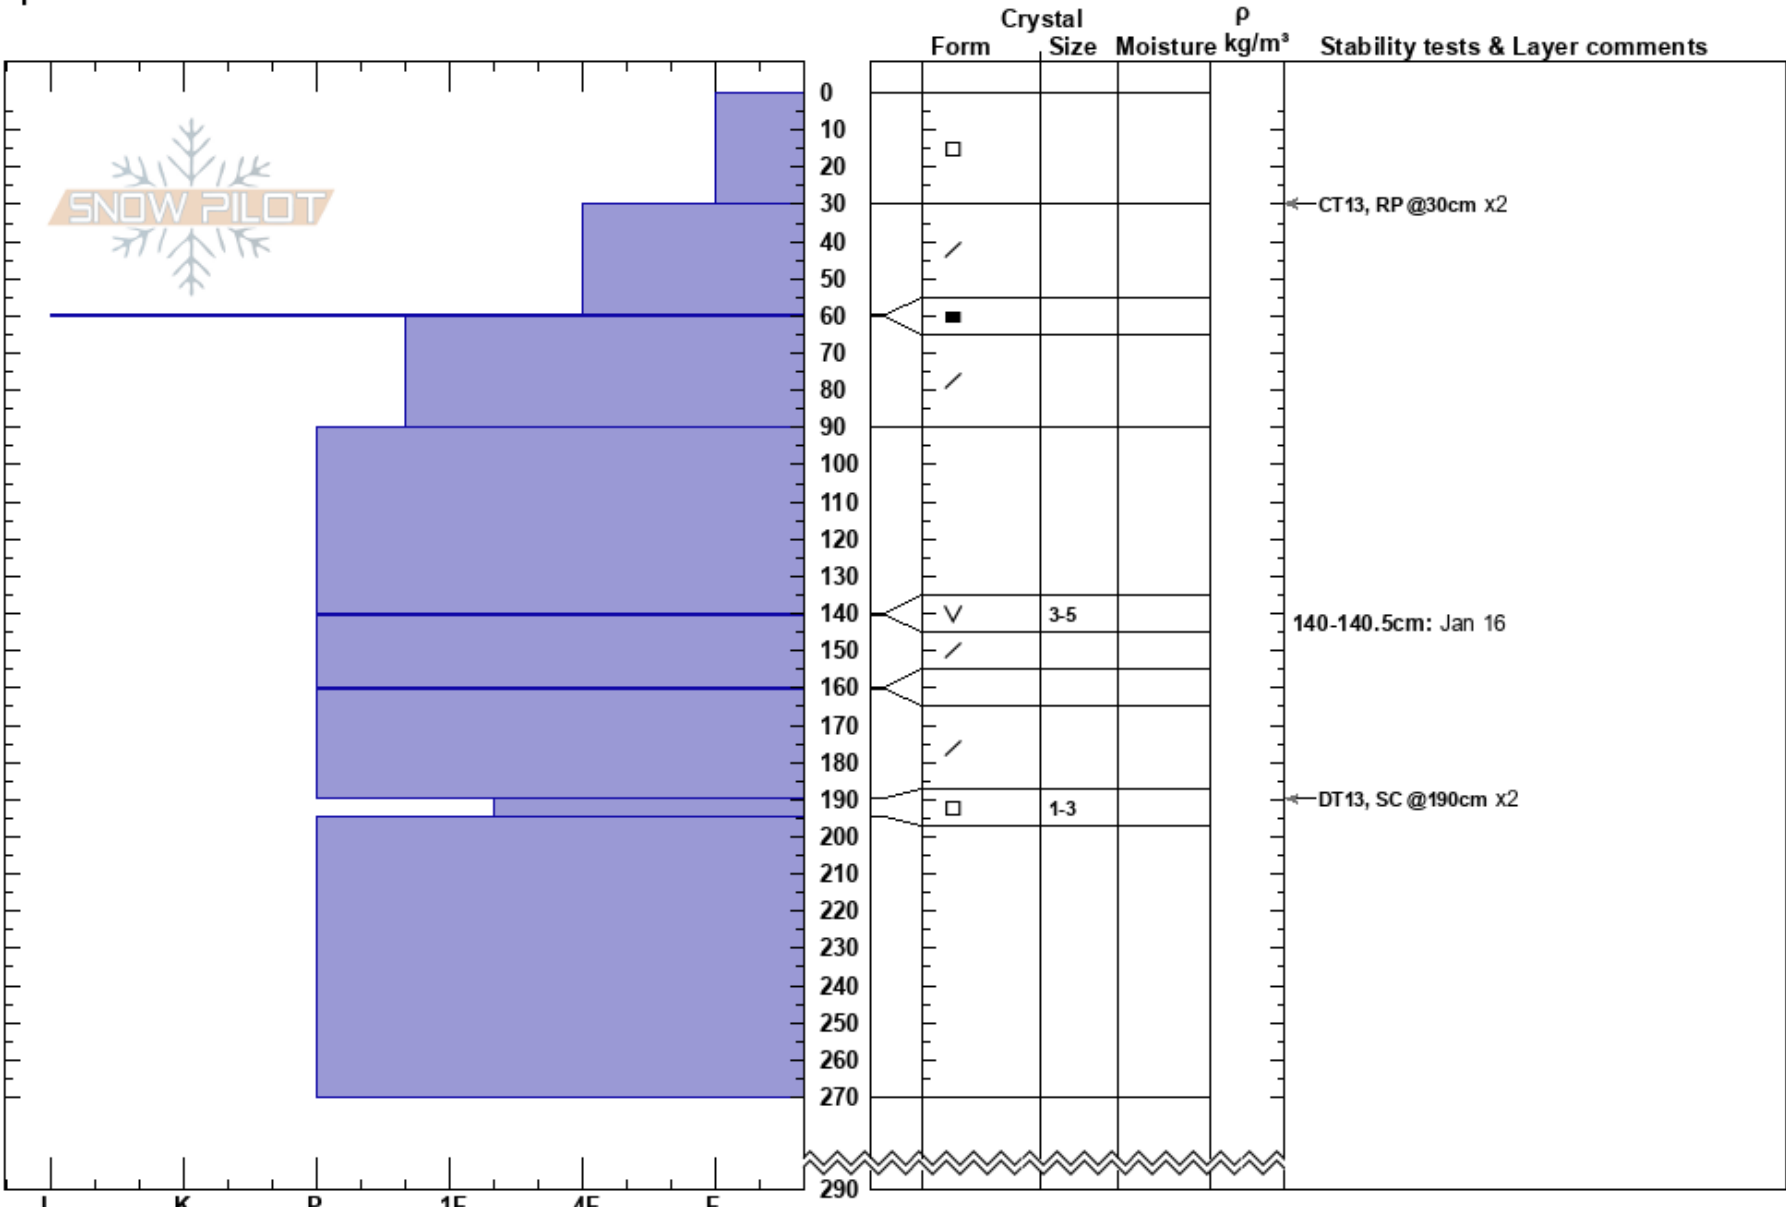

Easter basket  
 Baldface Lodge  
 12/02/2018 - 13:00  
 BC  
 Elevation: 1950 m  
 Aspect: N  
 Specifics:

Stability: HS:290  
 Air Temperature: 140-140.5cm: Jan 16  
 Sky Cover: CLR 190-195cm: Problematic layer  
 Precipitation: NO  
 Wind: Calm