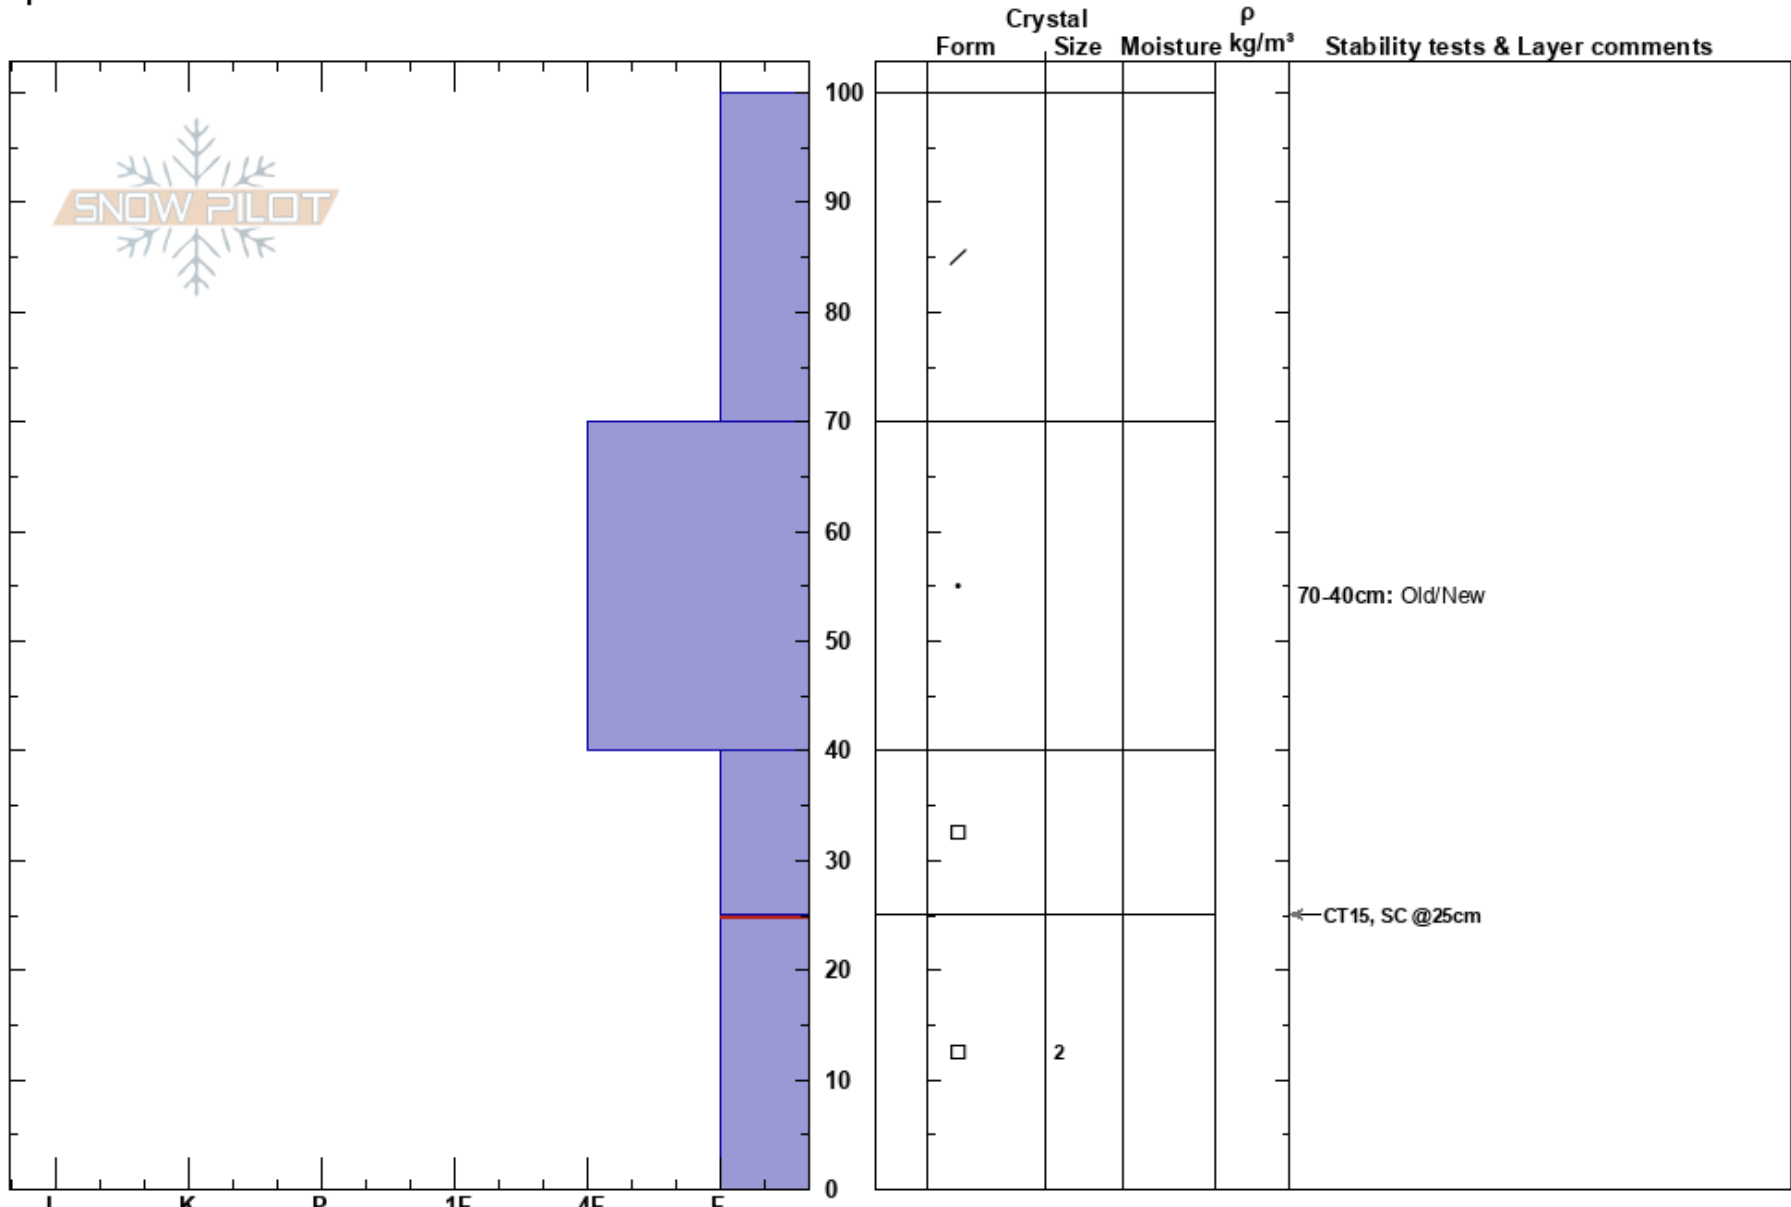

Columbia 2
 Teton Range
 WY
 Elevation: 8360 ft
 Aspect: NE
 Specifics:

Elizabeth Schwab
 12/19/2024 - 2:30pm
 Co-ord: 43.49281N, -111.00075W
 Slope Angle: 27°
 Wind Loading:

Stability: **HS:100**
 Air Temperature:
 Sky Cover: CLR
 Precipitation: NO
 Wind:

Layer Notes:
 70-40cm: Old/New
 25-0cm: Problematic layer

Notes: 2cm wind affected crust on top, Upper snowpack has become a slab. Old/New interface 40cm. CT test failed at 25cm.