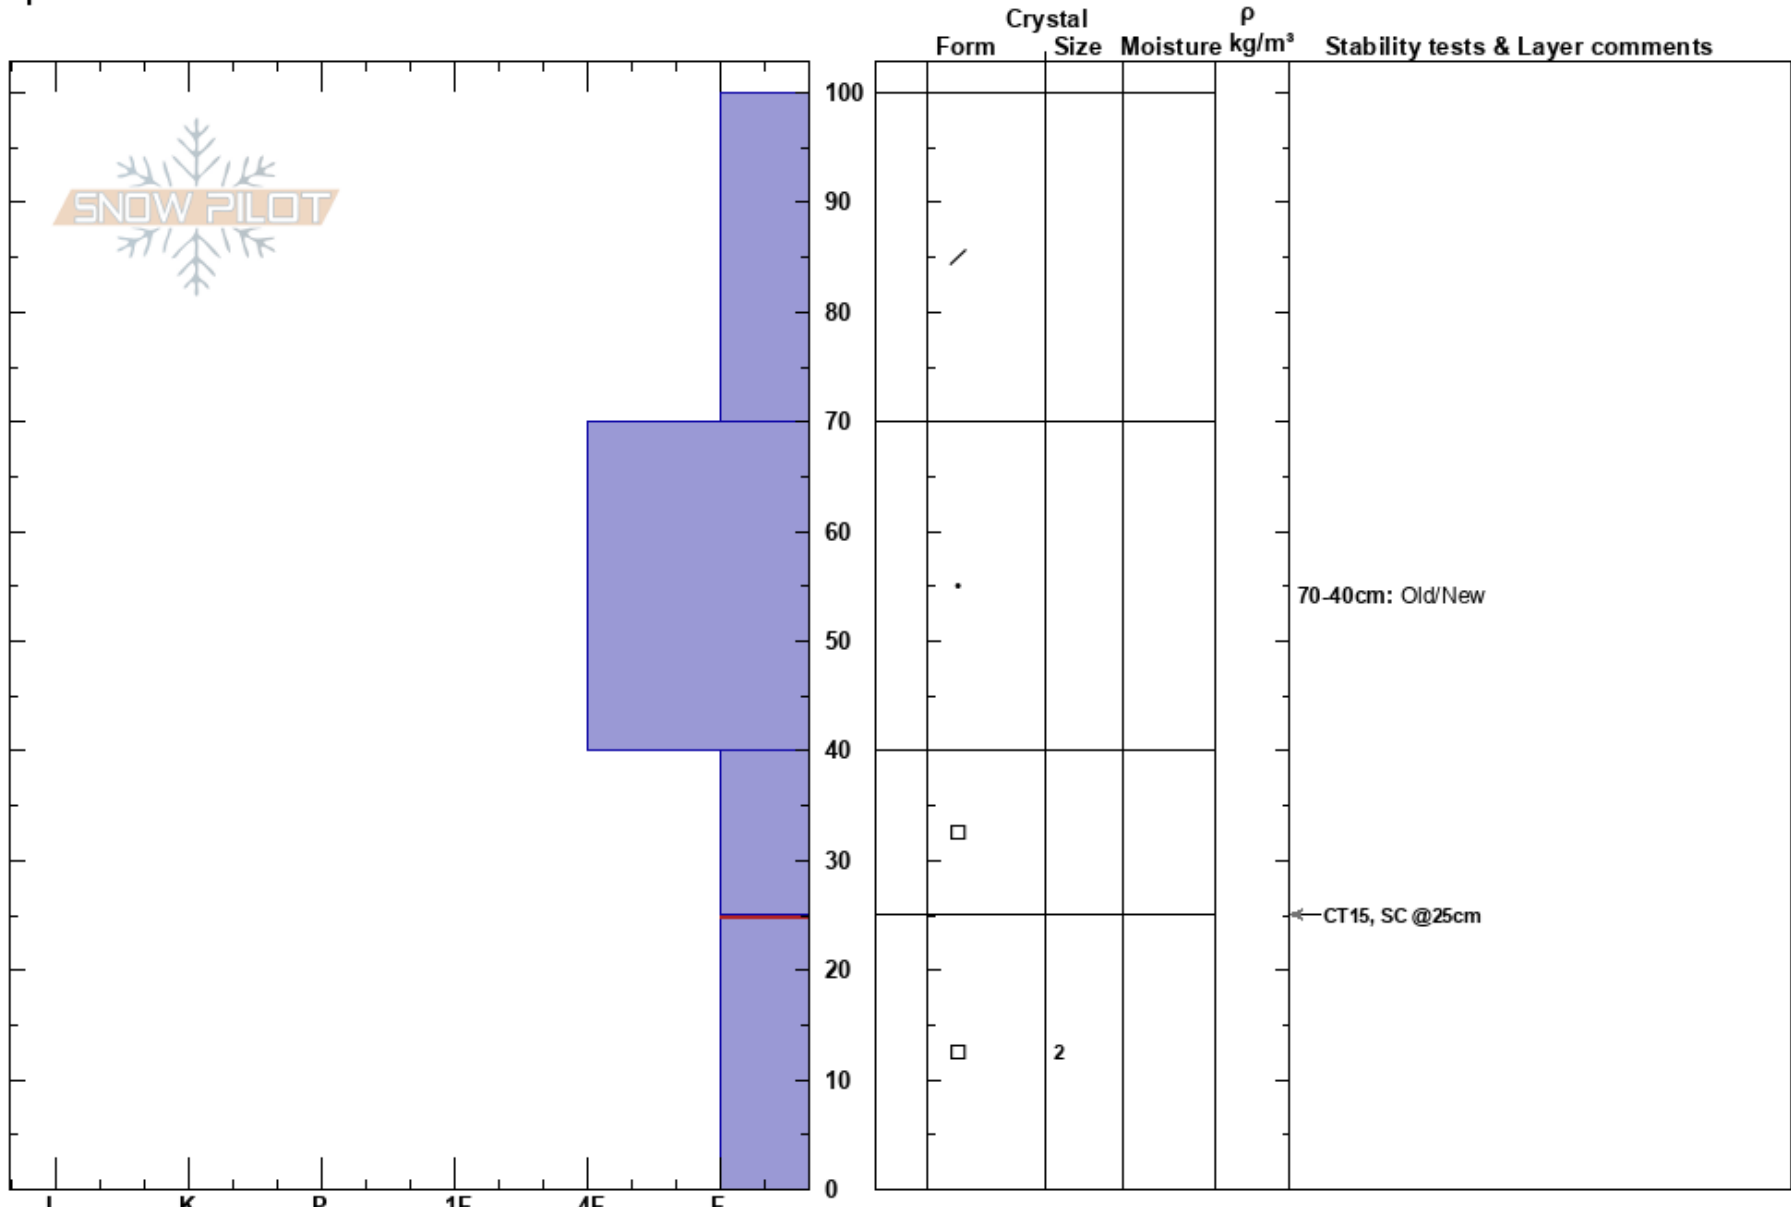

Columbia 2
 Teton Range
 WY
 Elevation: 8360 ft
 Aspect: NE
 Specifics:

Elizabeth Schwab
 12/19/2024 - 2:30pm
 Co-ord: 43.49281N, -111.00075W
 Slope Angle: 27°
 Wind Loading:

Stability:
 Air Temperature:
 Sky Cover: CLR
 Precipitation: NO
 Wind:

HS:100
 Layer Notes:
 70-40cm: Old/New
 25-0cm: Problematic layer

Notes: 2cm wind affected crust on top, Upper snowpack has become a slab. Old/New interface 40cm. CT test failed at 25cm.