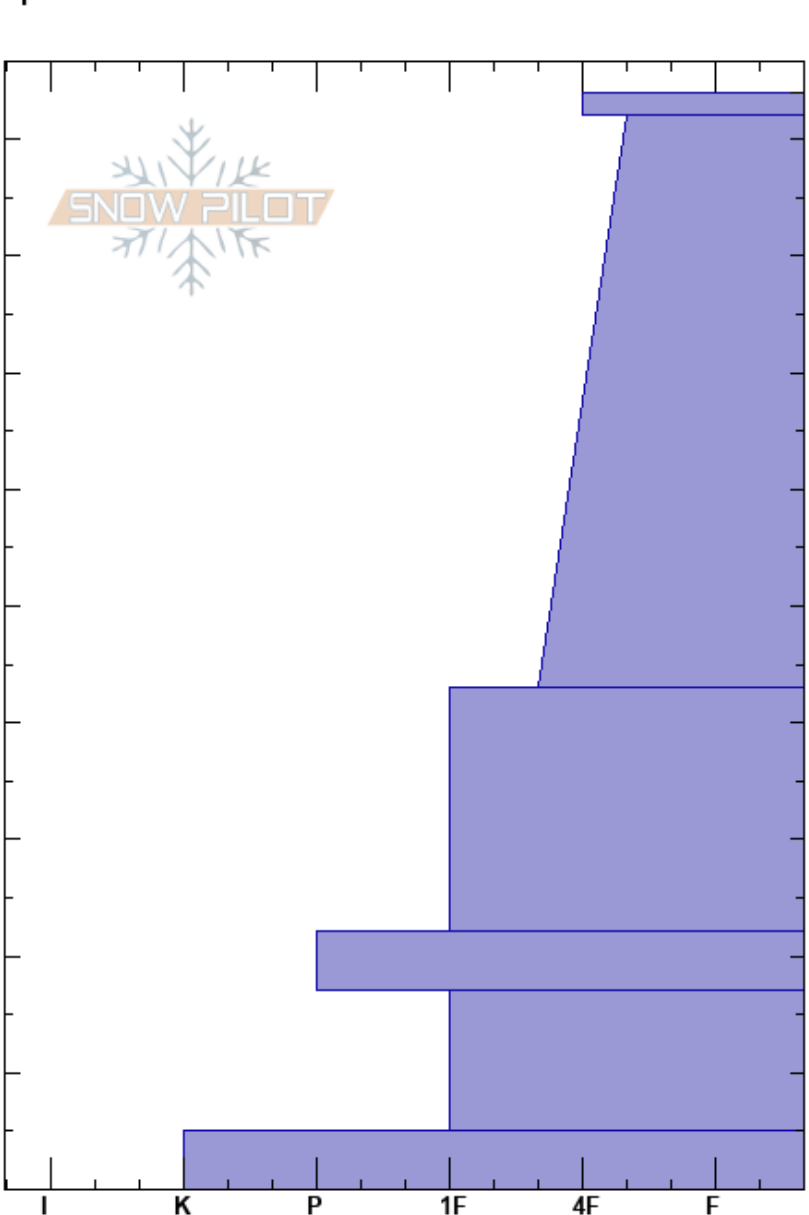

The Throne North  
 Bridger Range  
 MT  
 Elevation: 8373 ft  
 Aspect: 323°  
 Specifics:

Haylee Darby  
 12/19/2024 - 1:30pm  
 Co-ord: 45.88261N, -110.95281W  
 Slope Angle: 21°  
 Wind Loading:

Stability:  
 Air Temperature: 0°C  
 Sky Cover: FEW  
 Precipitation: NO  
 Wind: W Light Breeze

HS:94 Layer Notes:

Altitude (m)	Crystal		$\rho$ kg/m <sup>3</sup>	Stability tests & Layer comments
	Form	Size		
94				
90	•			
80				
70	/			
60				
50				
40				← ECTN30 @44cm
30	□	1		
20	⊙			
10	□	2		
0	■			