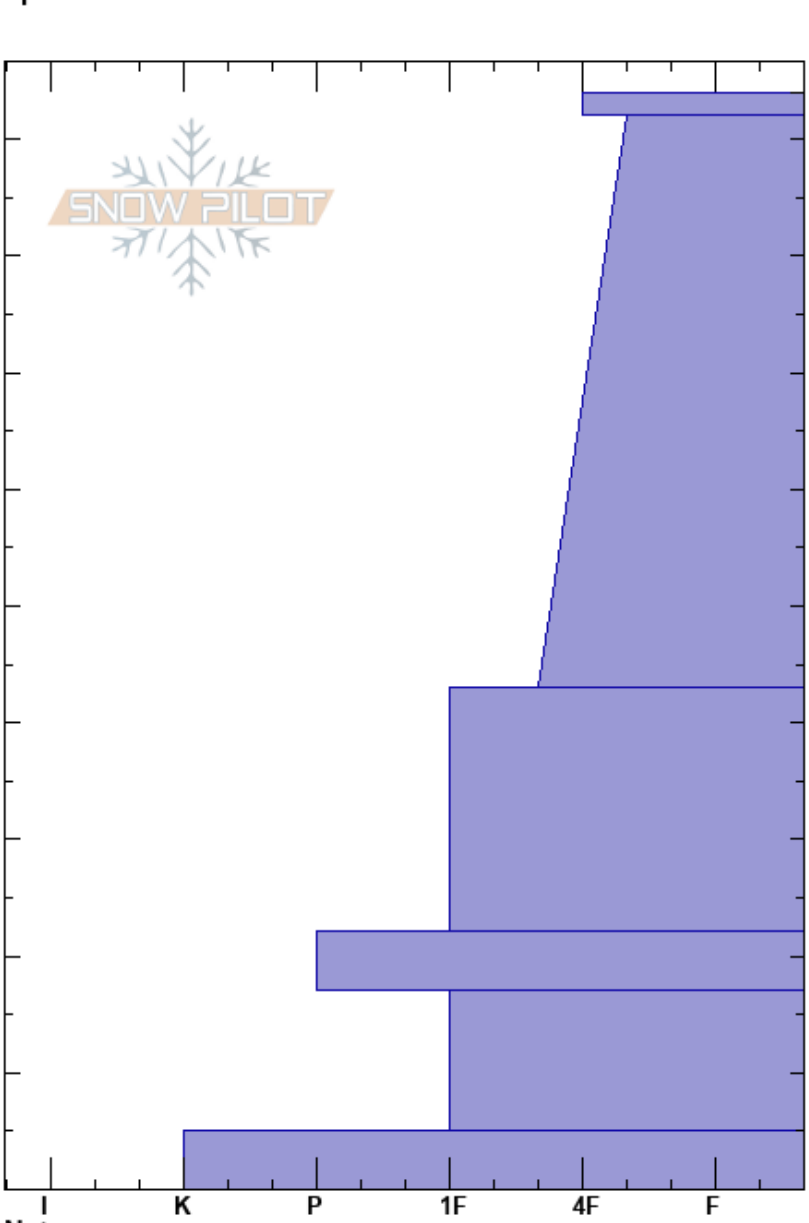

The Throne North
 Bridger Range
 MT
 Elevation: 8373 ft
 Aspect: 323°
 Specifics:

Haylee Darby
 12/19/2024 - 1:30pm
 Co-ord: 45.88261N, -110.95281W
 Slope Angle: 21°
 Wind Loading:

Stability:
 Air Temperature: 0°C
 Sky Cover: FEW
 Precipitation: NO
 Wind: W Light Breeze

HS:94 Layer Notes:

| Altitude (m) | Crystal | | ρ kg/m ³ | Stability tests & Layer comments |
|--------------|---------|------|-----------------------------|----------------------------------|
| | Form | Size | | |
| 94 | | | | |
| 90 | • | | | |
| 80 | | | | |
| 70 | / | | | |
| 60 | | | | |
| 50 | | | | |
| 40 | | | | ← ECTN30 @44cm |
| 30 | □ | 1 | | |
| 20 | ⊙ | | | |
| 10 | □ | 2 | | |
| 0 | ■ | | | |