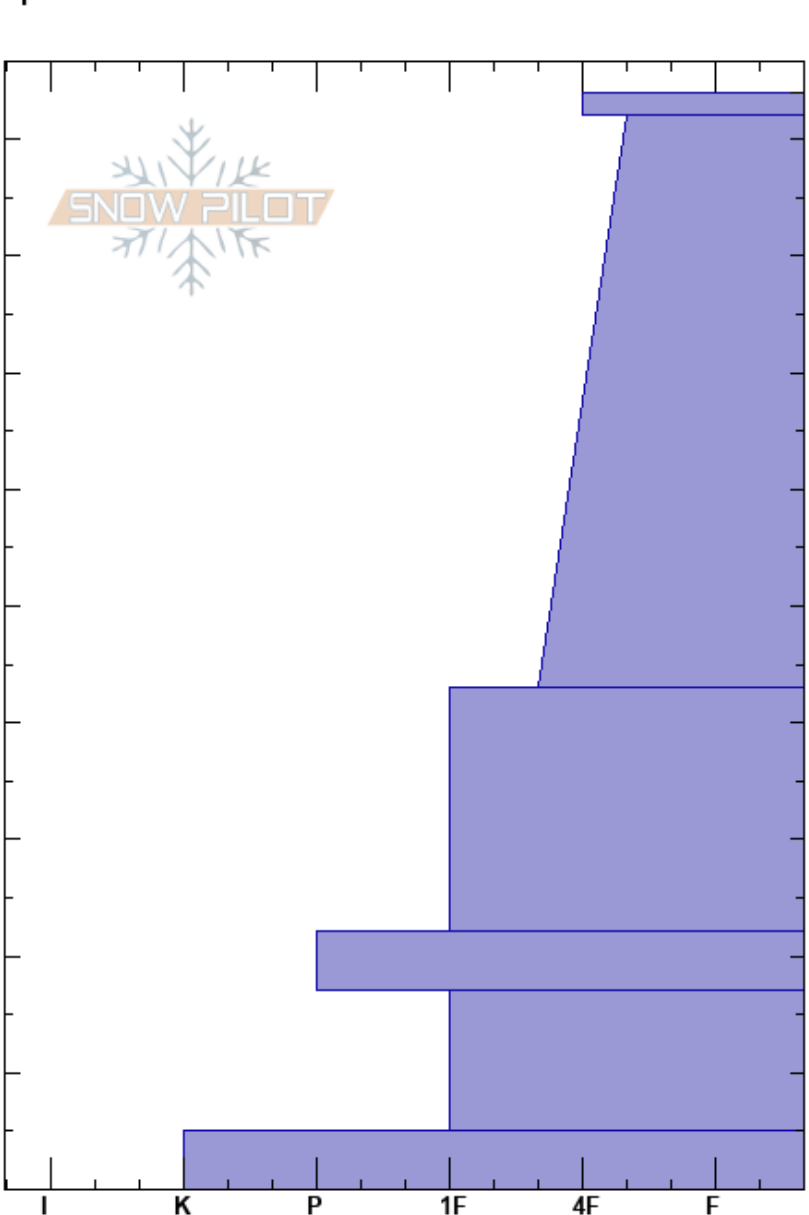

The Throne North
 Bridger Range
 MT
 Elevation: 8373 ft
 Aspect: 323°
 Specifics:

Haylee Darby
 12/19/2024 - 1:30pm
 Co-ord: 45.88261N, -110.95281W
 Slope Angle: 21°
 Wind Loading:

Stability:
 Air Temperature: 0°C
 Sky Cover: FEW
 Precipitation: NO
 Wind: W Light Breeze

HS:94 Layer Notes:

Altitude (m)	Crystal		ρ kg/m ³	Stability tests & Layer comments
	Form	Size		
94				
90	•			
80				
70	/			
60				
50				
40				← ECTN30 @44cm
30	□	1		
20	⊙			
10	□	2		
0	■			

Notes: