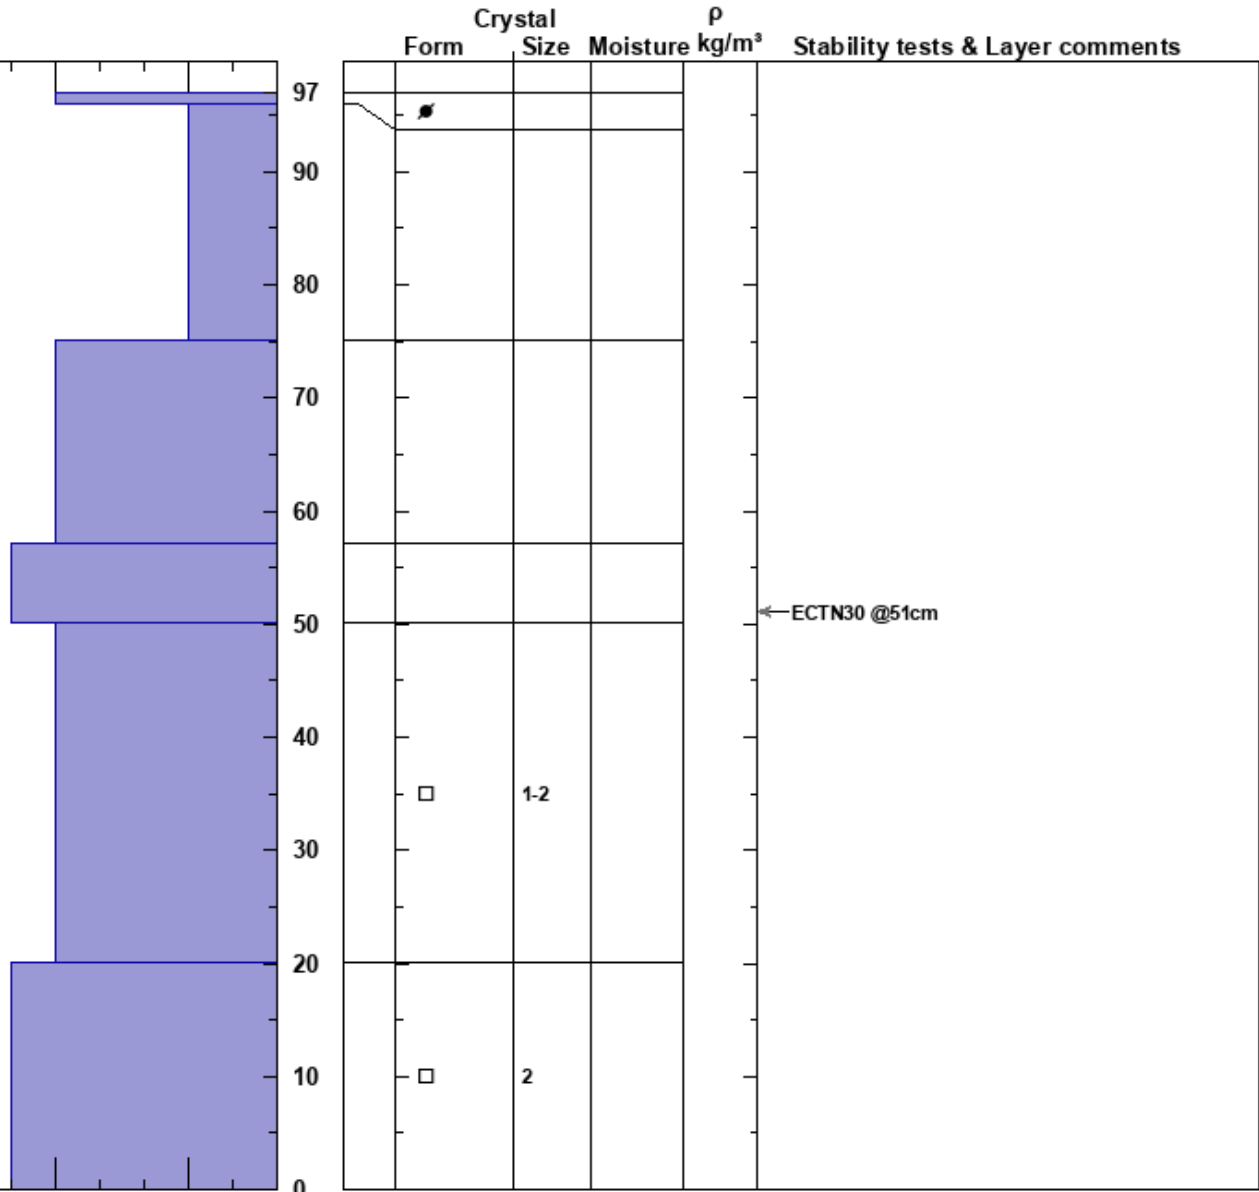

The Throne East Face  
 Bridger Range  
 MT  
**Elevation:** 8133 ft  
**Aspect:** 80°  
**Specifics:**

Haylee Darby  
 12/19/2024 - 12:40pm  
**Co-ord:** 45.88359N, -110.95069W  
**Slope Angle:** 30°  
**Wind Loading:**

**Stability:**  
**Air Temperature:** 1°C  
**Sky Cover:** FEW  
**Precipitation:** NO  
**Wind:** W Light Breeze

**HS:** 97  
**PF:** 85  
**Layer Notes:**

**Notes:**