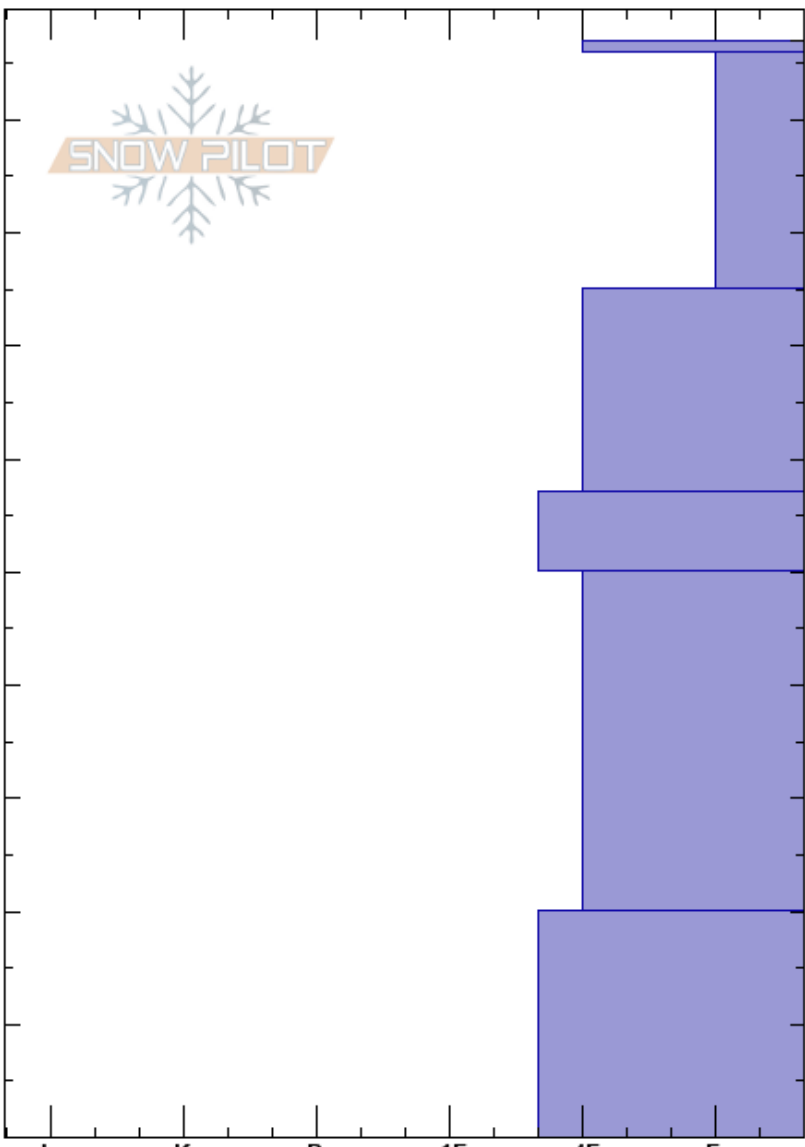

The Throne East Face  
 Bridger Range  
 MT  
**Elevation:** 8133 ft  
**Aspect:** 80°  
**Specifics:**

Haylee Darby  
 12/19/2024 - 12:40pm  
**Co-ord:** 45.88359N, -110.95069W  
**Slope Angle:** 30°  
**Wind Loading:**

**Stability:**  
**Air Temperature:** 1°C  
**Sky Cover:** FEW  
**Precipitation:** NO  
**Wind:** W Light Breeze

**HS:**97  
**PF:**85  
**Layer Notes:**

Crystal Form	Crystal Size	Moisture	$\rho$ kg/m <sup>3</sup>	Stability tests & Layer comments
				← ECTN30 @51cm
□	1-2			
□	2			