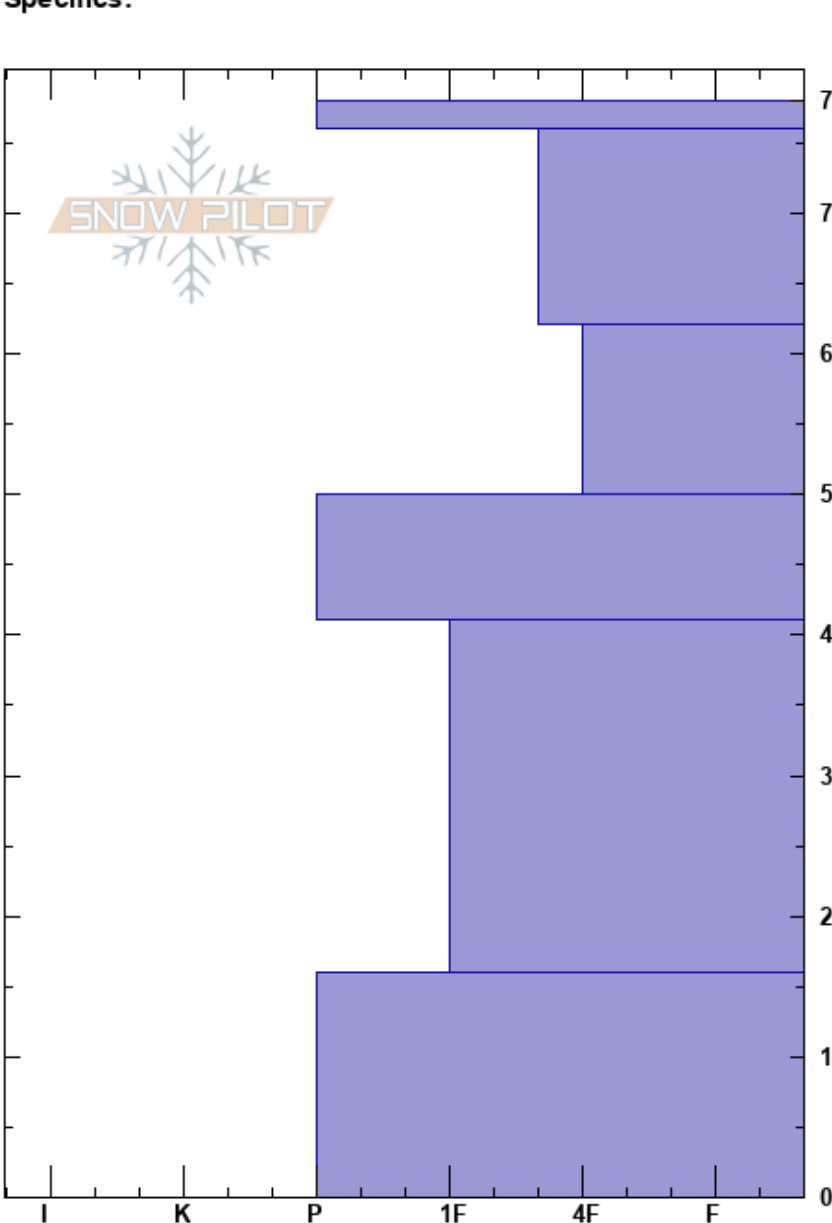

The Throne Lower EFace
 Bridger Range
 MT
 Elevation: 7943 ft
 Aspect: 59°
 Specifics:

Haylee Darby
 12/19/2024 - 12:00pm
 Co-ord: 45.88471N, -110.94926W
 Slope Angle: 34°
 Wind Loading:

Stability:
 Air Temperature: 1°C
 Sky Cover: FEW
 Precipitation: NO
 Wind: W Light Breeze

HS:78
 PF:35
 Layer Notes:

Crystal Form	Crystal Size	Moisture	ρ kg/m ³	Stability tests & Layer comments
•				
/				
				← ECTN13 @63cm
/				
•				
				← ECTN23 @41cm
□	1			
□ ⊙ ⊙	2			

Notes: