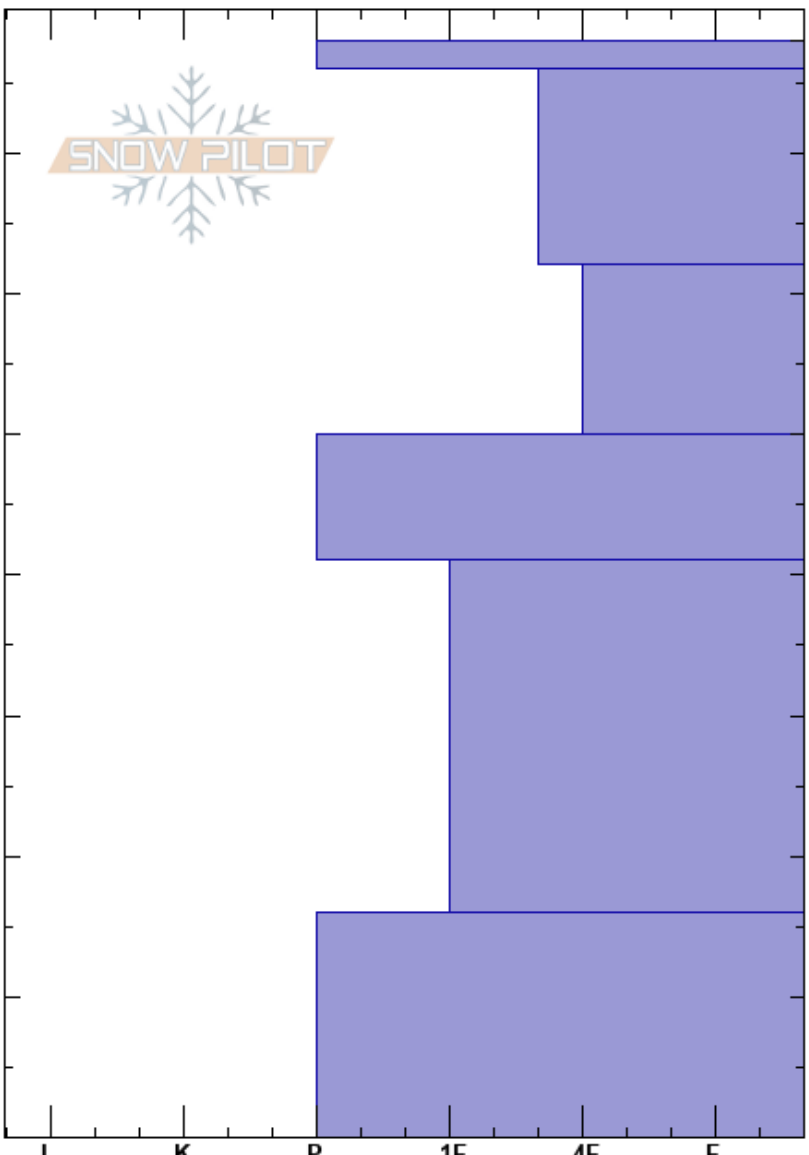

The Throne Lower EFace
 Bridger Range
 MT
 Elevation: 7943 ft
 Aspect: 59°
 Specifics:

Haylee Darby
 12/19/2024 - 12:00pm
 Co-ord: 45.88471N, -110.94926W
 Slope Angle: 34°
 Wind Loading:

Stability:
 Air Temperature: 1°C
 Sky Cover: FEW
 Precipitation: NO
 Wind: W Light Breeze

HS:78
 PF:35
 Layer Notes:

Crystal Form	Crystal Size	Moisture	ρ kg/m ³	Stability tests & Layer comments
•				
/				
				← ECTN13 @63cm
/				
•				
				← ECTN23 @41cm
□	1			
□ ⊙ ⊙	2			

Notes: