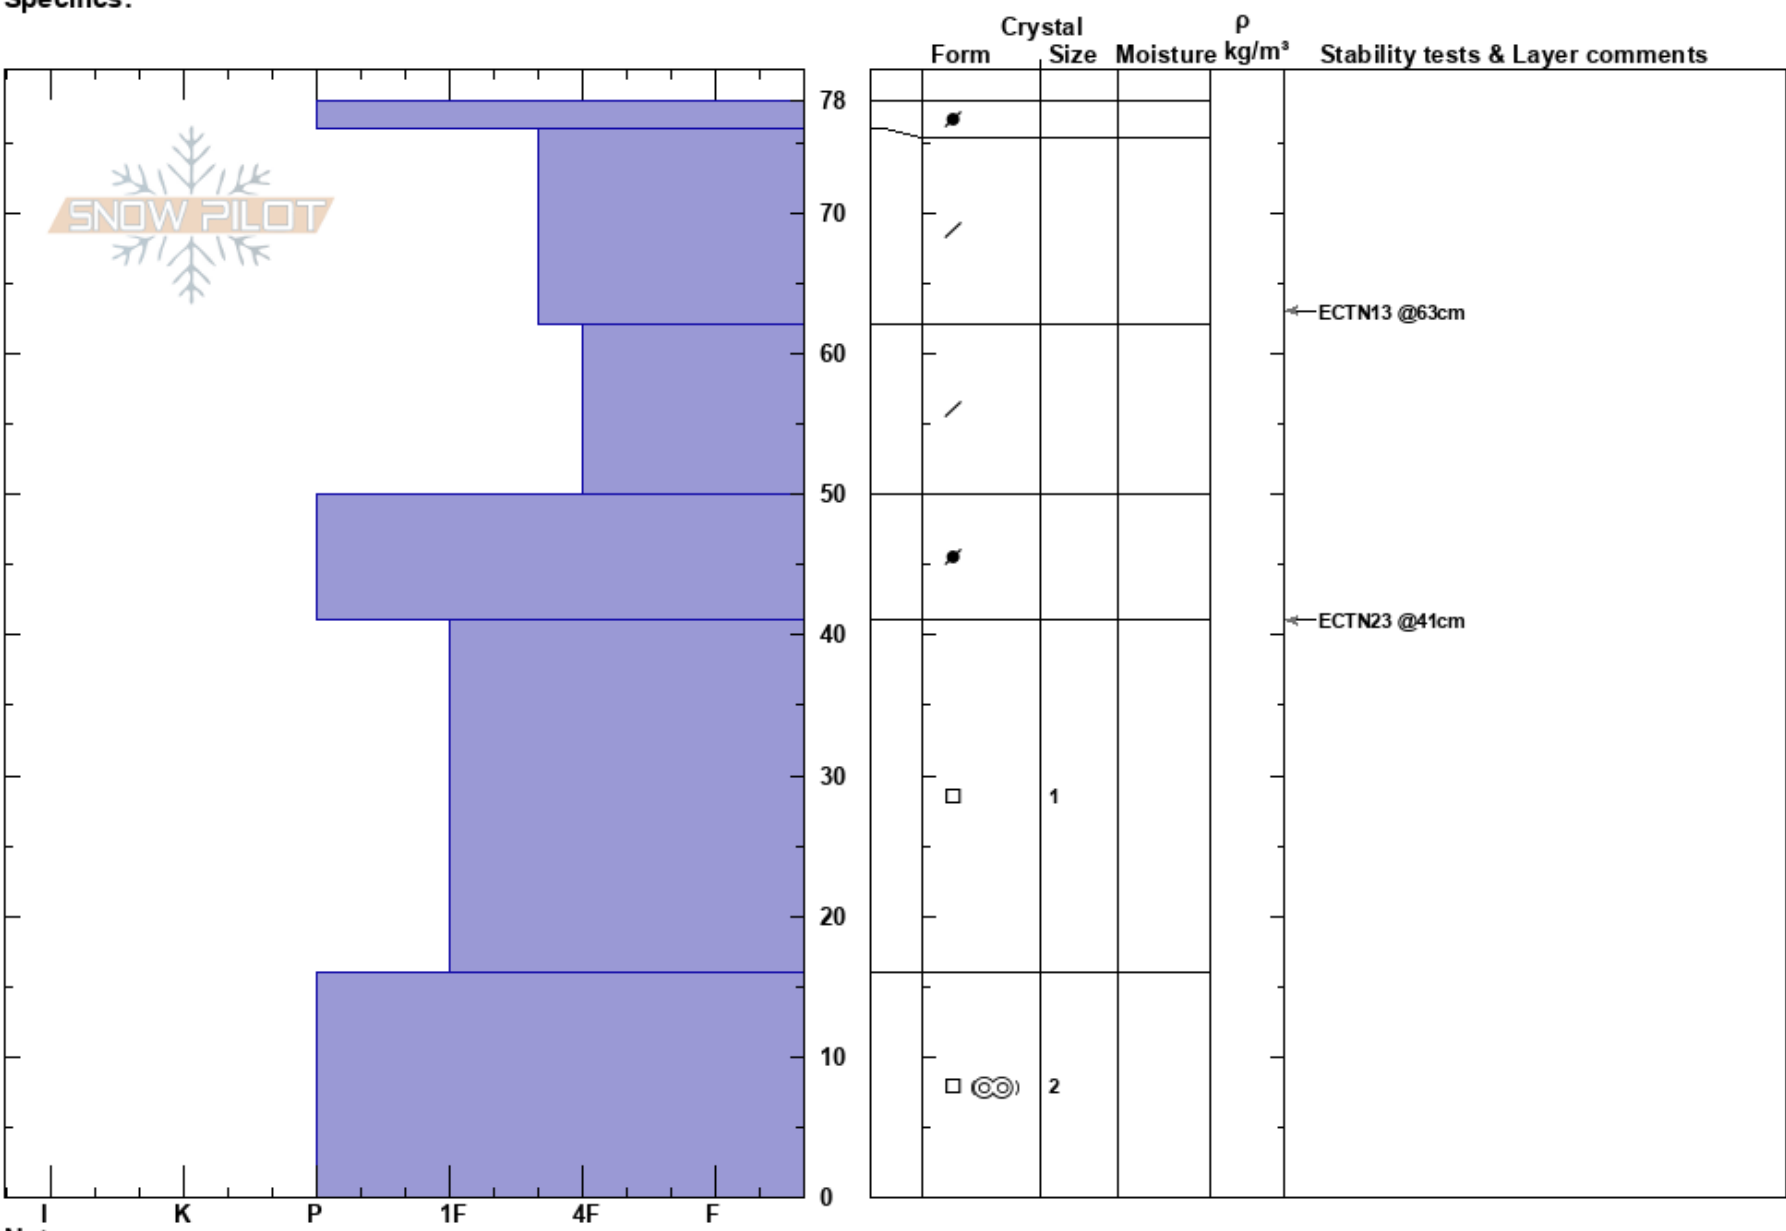

The Throne Lower EFace
 Bridger Range
 MT
 Elevation: 7943 ft
 Aspect: 59°
 Specifics:

Haylee Darby
 12/19/2024 - 12:00pm
 Co-ord: 45.88471N, -110.94926W
 Slope Angle: 34°
 Wind Loading:

Stability:
 Air Temperature: 1°C
 Sky Cover: FEW
 Precipitation: NO
 Wind: W Light Breeze

HS:78
 PF:35
 Layer Notes:

Notes: