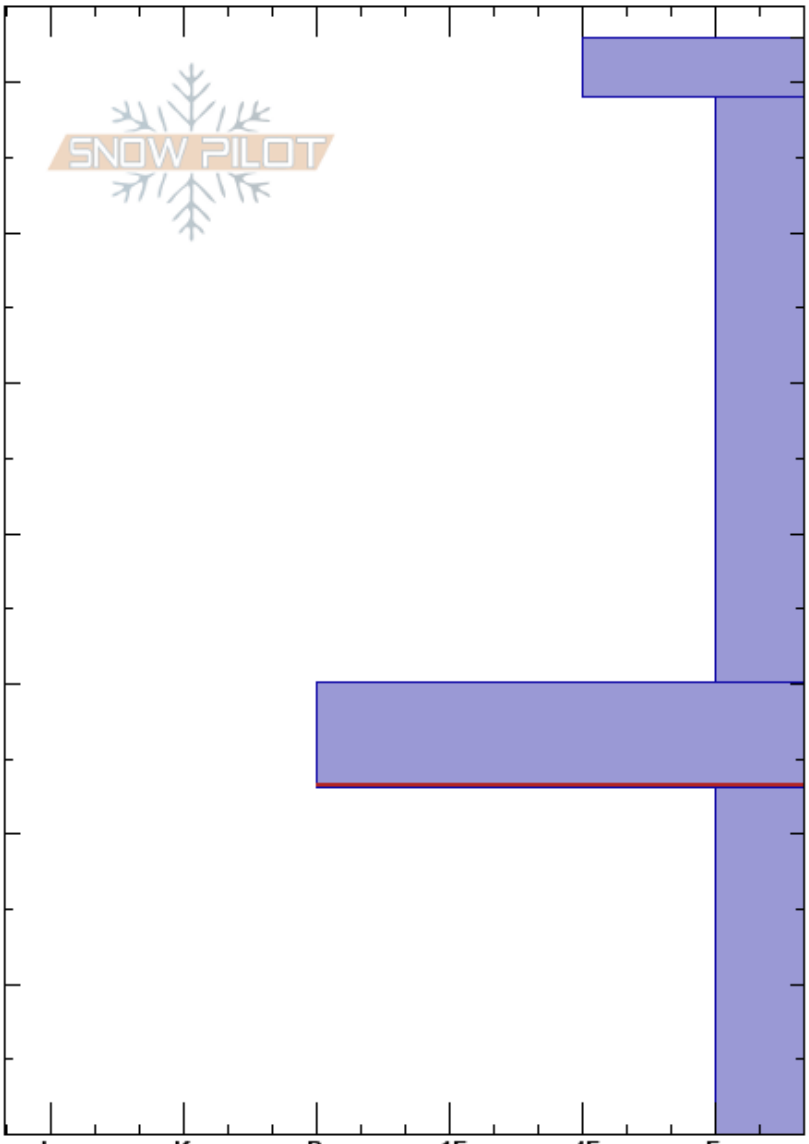

Nambe Westerly Face
Sangre de Cristo Range
NM
Elevation: 11400 ft
Aspect: NW
Specifics: We skied slope

Harry Sherman
12/19/2024 - 11:00am
Co-ord: 35.79652N, -105.77409W
Slope Angle: 28°
Wind Loading:

Stability:
Air Temperature:
Sky Cover: FEW
Precipitation: NO
Wind:

HS:73
Layer Notes:
30-23cm: Problematic layer

Elevation (ft)	Crystal		ρ kg/m ³	Stability tests & Layer comments
	Form	Size		
73				
70				
30	⊖	2		
25				
10	□	2		
0				CTN

Notes: