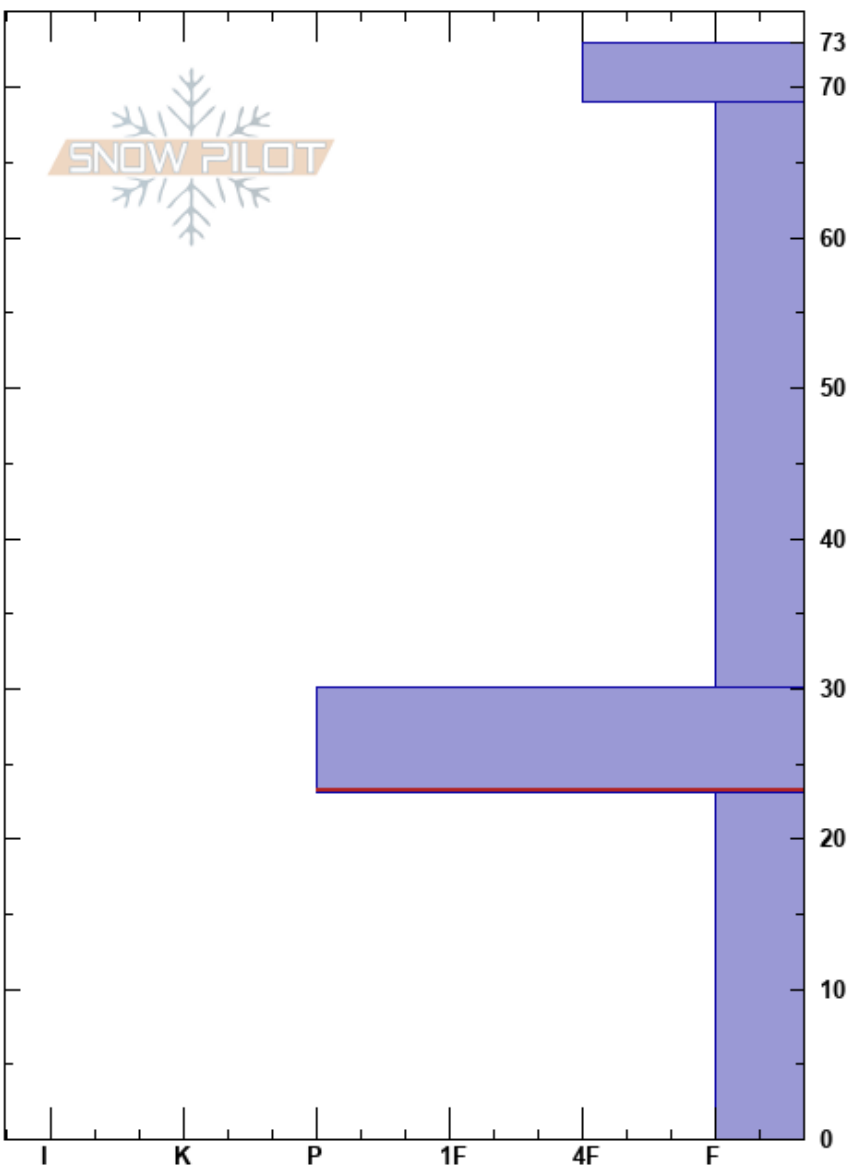

Nambe Westerly Face
Sangre de Cristo Range
NM
Elevation: 11400 ft
Aspect: NW
Specifics: We skied slope

Harry Sherman
12/19/2024 - 11:00am
Co-ord: 35.79652N, -105.77409W
Slope Angle: 28°
Wind Loading:

Stability:
Air Temperature:
Sky Cover: FEW
Precipitation: NO
Wind:

HS:73
Layer Notes:
30-23cm: Problematic layer

Height (ft)	Crystal		Moisture	ρ kg/m³	Stability tests & Layer comments
	Form	Size			
73-70					
30-25	⊖	2			
25-0	□	2			

CTN

Notes: