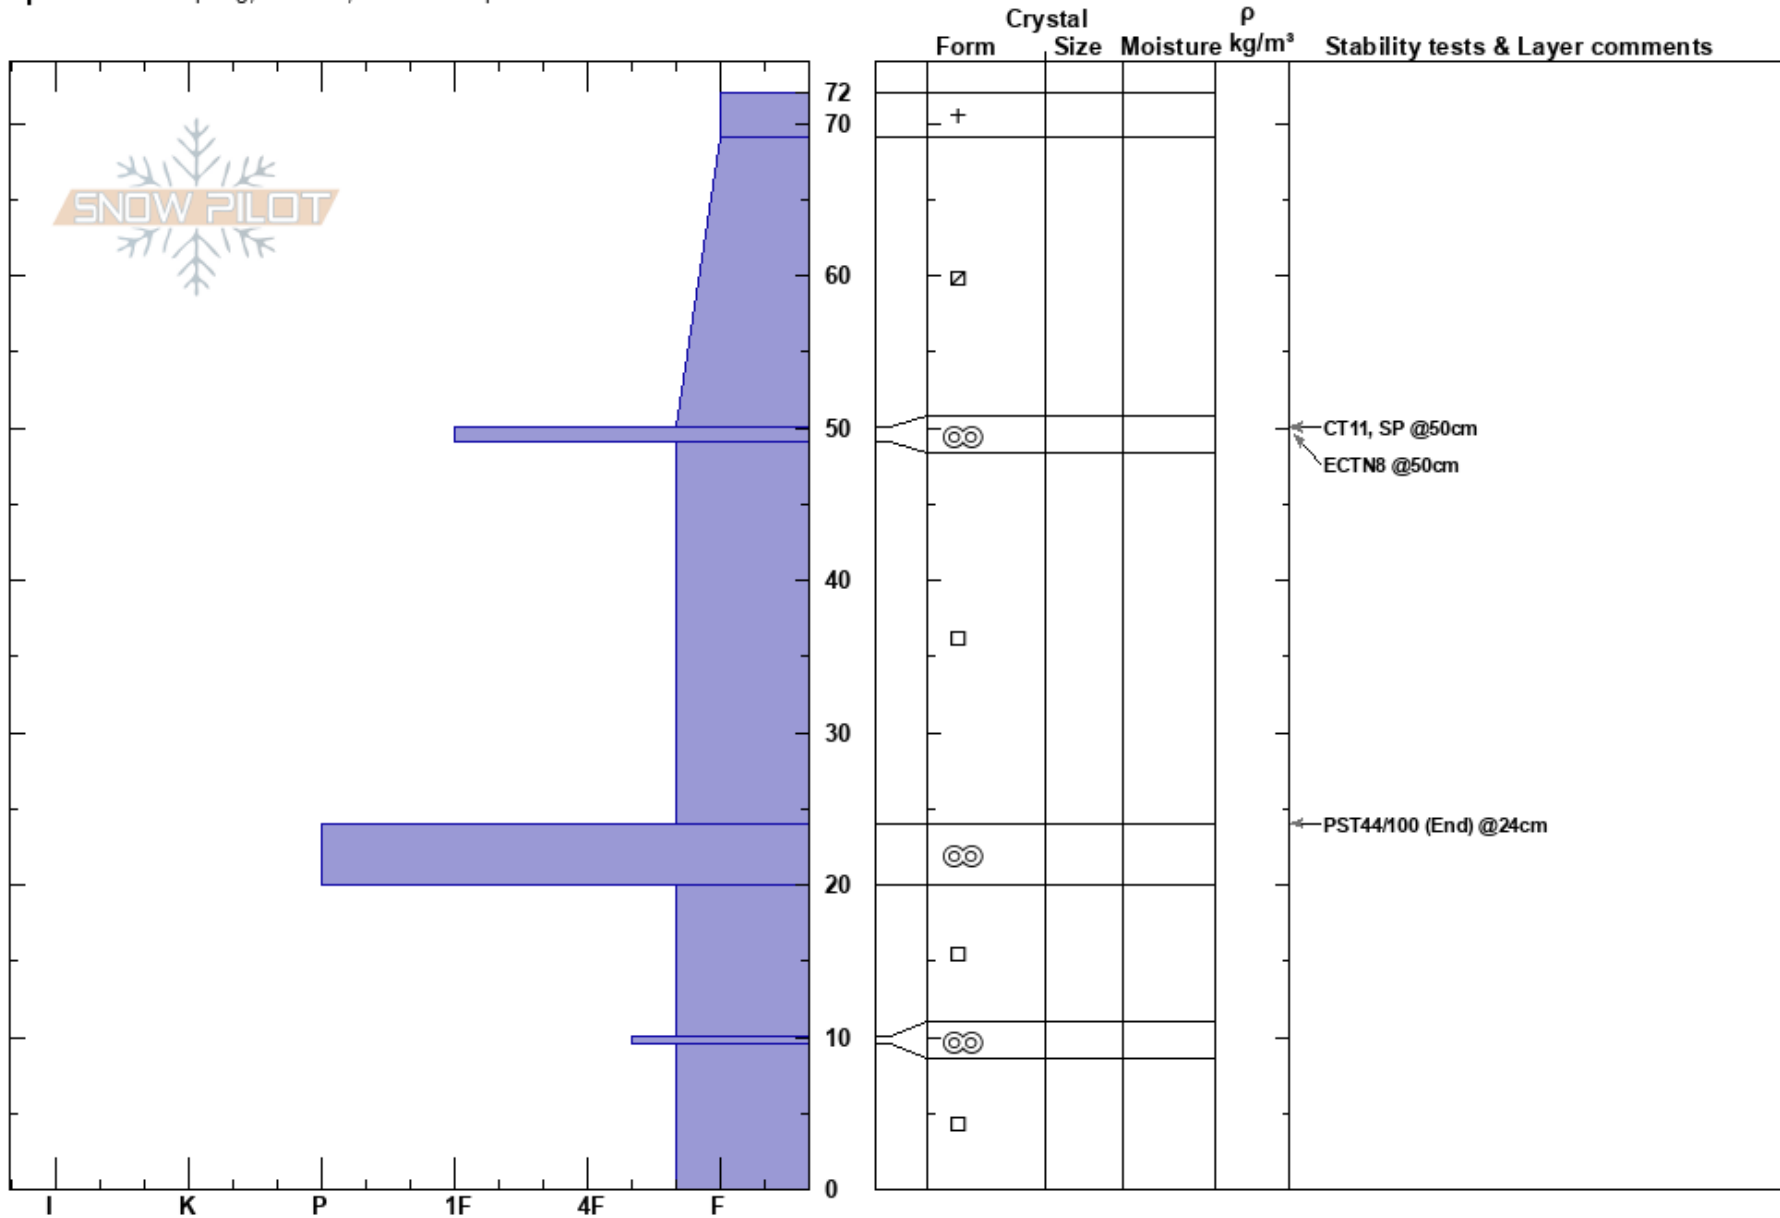

Flanders SE Face  
 Gallatin Range-N  
 MT  
 Elevation: 9530 ft  
 Aspect: 137°  
 Specifics: Collapsing, localized; We skied slope

Eddie Webb  
 12/19/2024 - 11:30am  
 Co-ord: 45.43612N, -110.94119W  
 Slope Angle: 29°  
 Wind Loading:

Stability: **HS:72**  
 Air Temperature: -6°C **PF:40**  
 Sky Cover: CLR **PS:25**  
 Precipitation: NO  
 Wind: W Light Breeze

Layer Notes:

Notes: