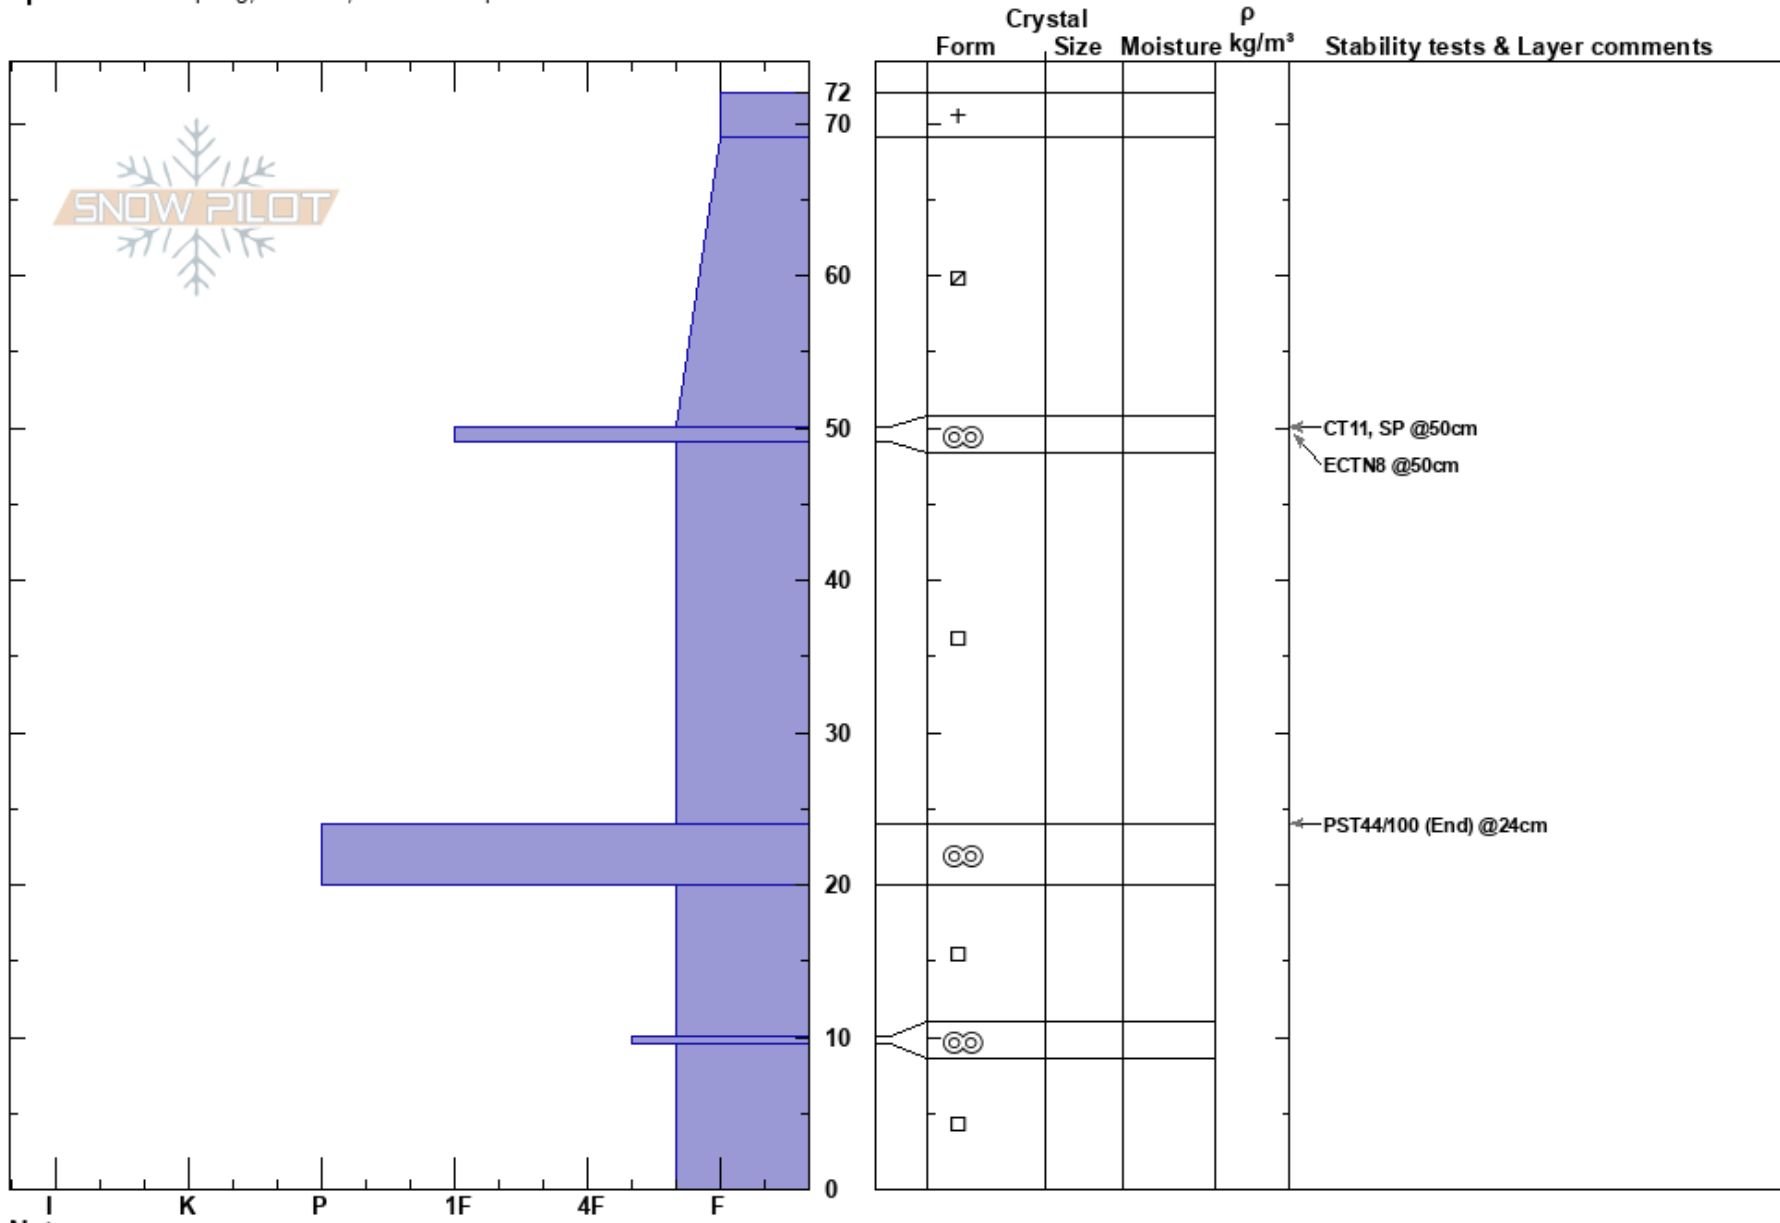

Flanders SE Face
 Gallatin Range-N
 MT
 Elevation: 9530 ft
 Aspect: 137°
 Specifics: Collapsing, localized; We skied slope

Eddie Webb
 12/19/2024 - 11:30am
 Co-ord: 45.43612N, -110.94119W
 Slope Angle: 29°
 Wind Loading:

Stability: HS:72
 Air Temperature: -6°C PF:40
 Sky Cover: CLR PS:25
 Precipitation: NO
 Wind: W Light Breeze

Layer Notes:

Notes: