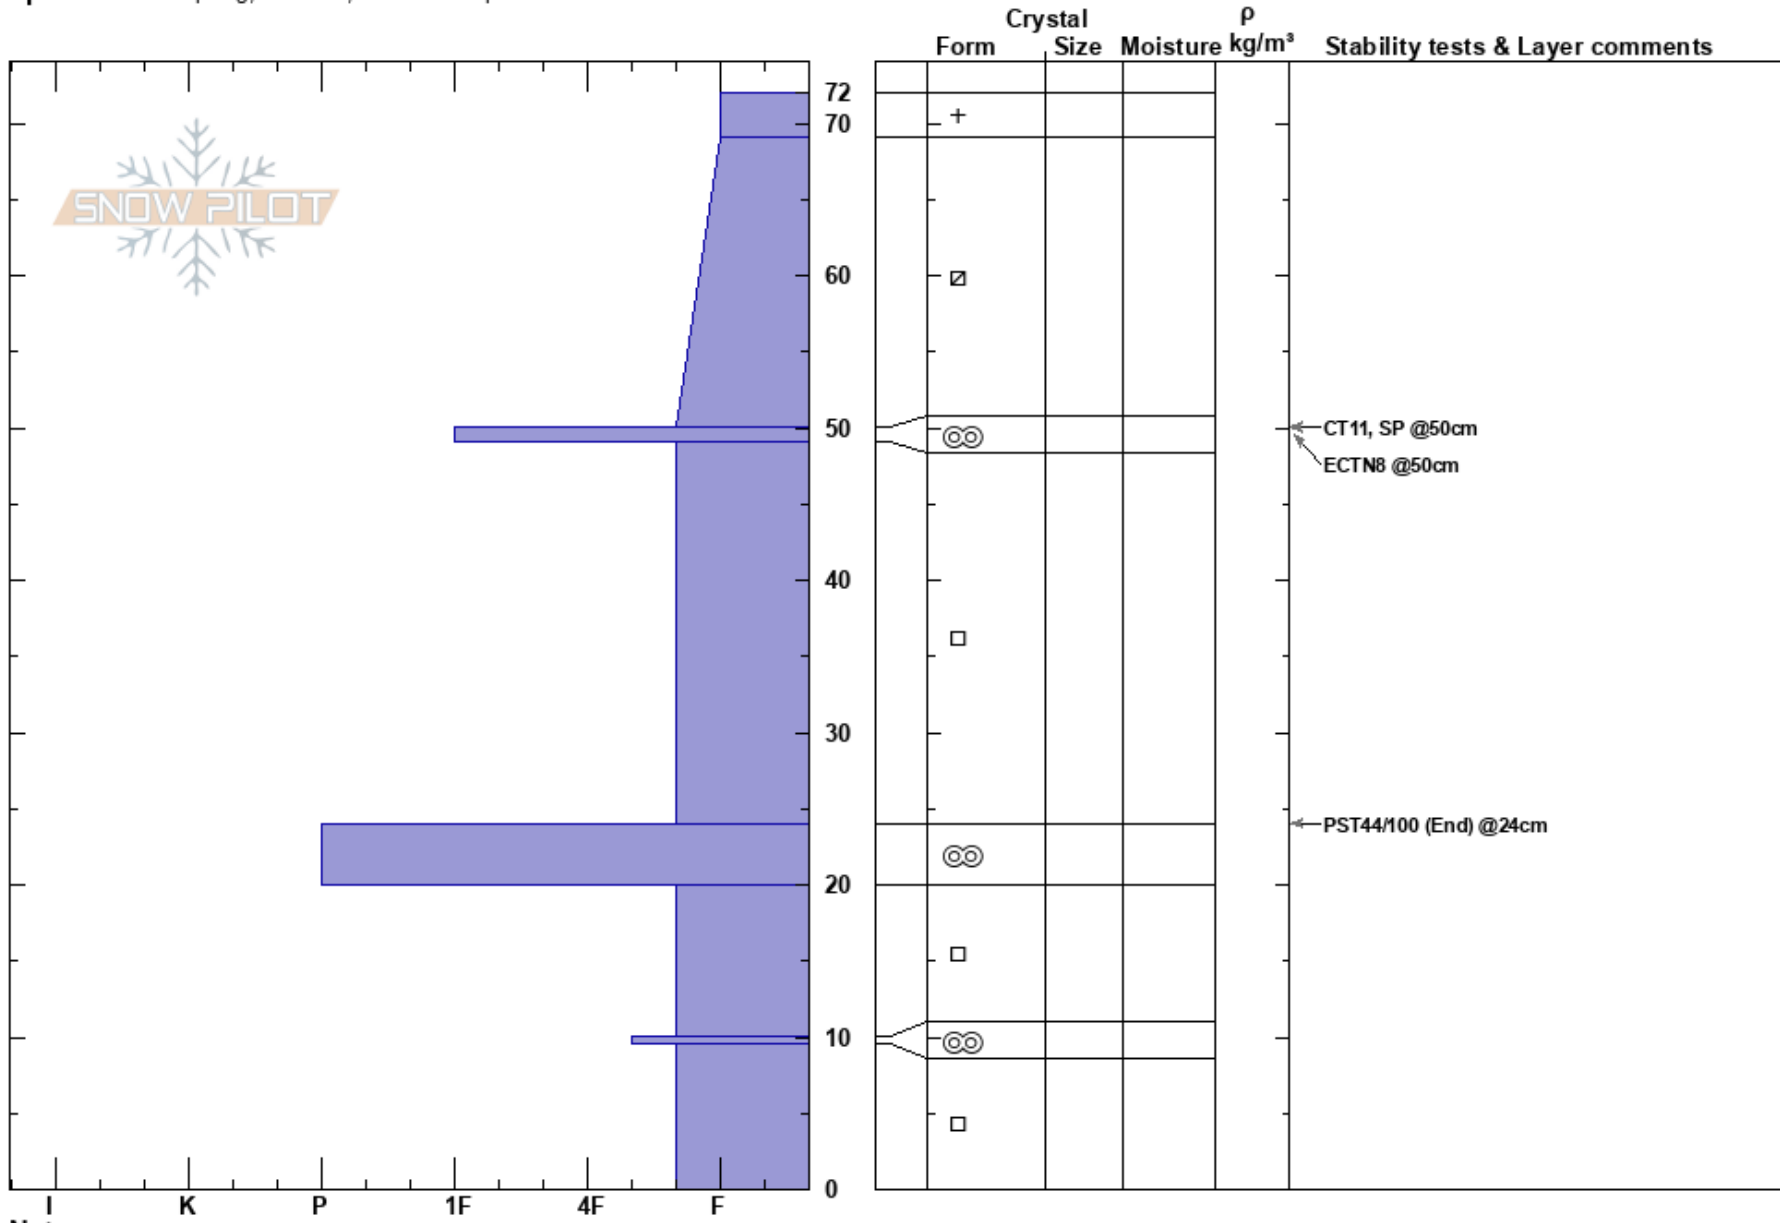

Flanders SE Face
 Gallatin Range-N
 MT
 Elevation: 9530 ft
 Aspect: 137°
 Specifics: Collapsing, localized; We skied slope

Eddie Webb
 12/19/2024 - 11:30am
 Co-ord: 45.43612N, -110.94119W
 Slope Angle: 29°
 Wind Loading:

Stability: **HS:72**
 Air Temperature: -6°C **PF:40**
 Sky Cover: CLR **PS:25**
 Precipitation: NO
 Wind: W Light Breeze

Layer Notes:

Notes: