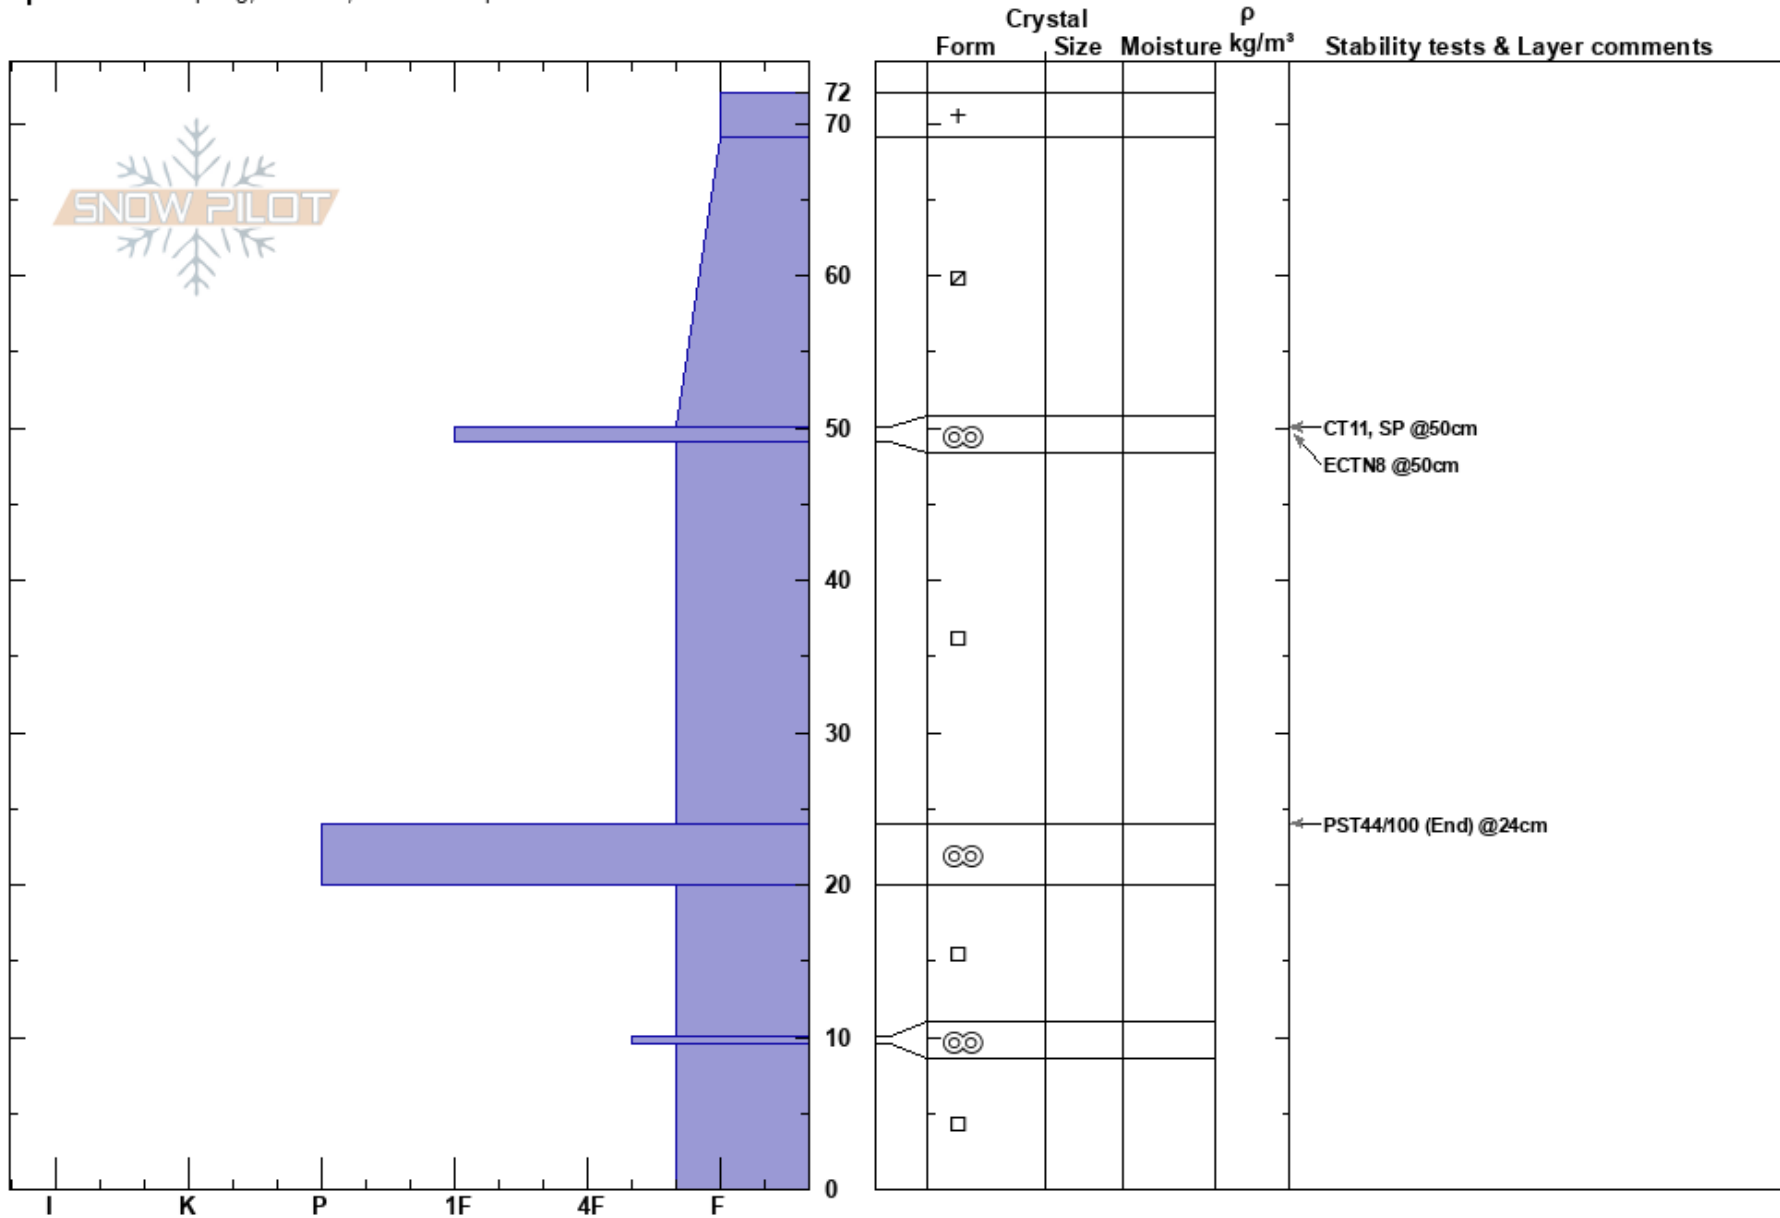

Flanders SE Face
 Gallatin Range-N
 MT
 Elevation: 9530 ft
 Aspect: 137°
 Specifics: Collapsing, localized; We skied slope

Eddie Webb
 12/19/2024 - 11:30am
 Co-ord: 45.43612N, -110.94119W
 Slope Angle: 29°
 Wind Loading:

Stability: HS:72
 Air Temperature: -6°C PF:40
 Sky Cover: CLR PS:25
 Precipitation: NO
 Wind: W Light Breeze

Layer Notes:

Notes: