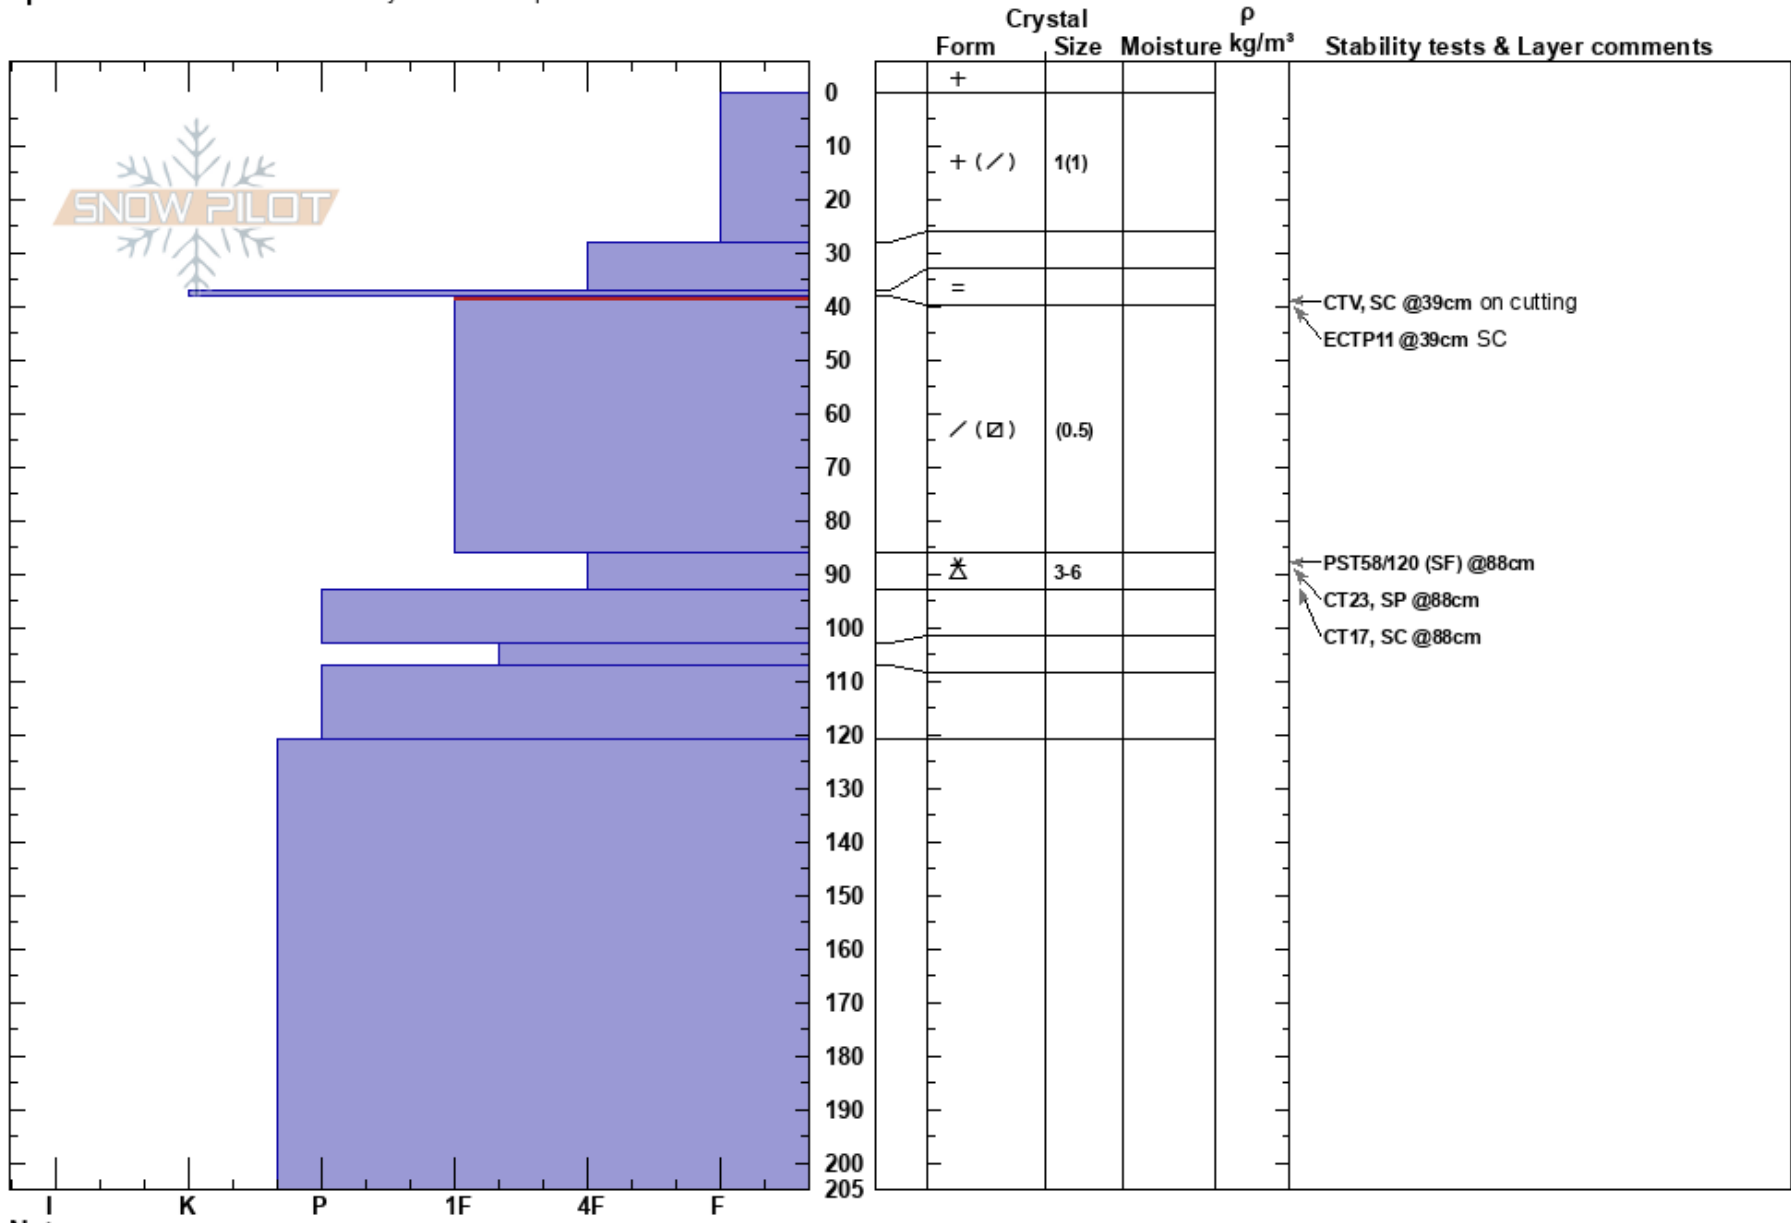

Snowwater Heart Lake  
 Selkirks  
 BC  
 Elevation: 2060 m  
 Aspect: N  
 Specifics: Recent avalanche activity on similar slopes

Ryan Brown  
 16/12/2024 - 10:00  
 Co-ord: 49.36003N, -117.42720W  
 Slope Angle: 33°  
 Wind Loading: previous

Stability:  
 Air Temperature: -9.1°C  
 Sky Cover: OVC  
 Precipitation: NO  
 Wind: Calm

HS:205  
 38-86cm: Problematic layer

Notes: Profile done 100m below ridge top on Heart Lake run