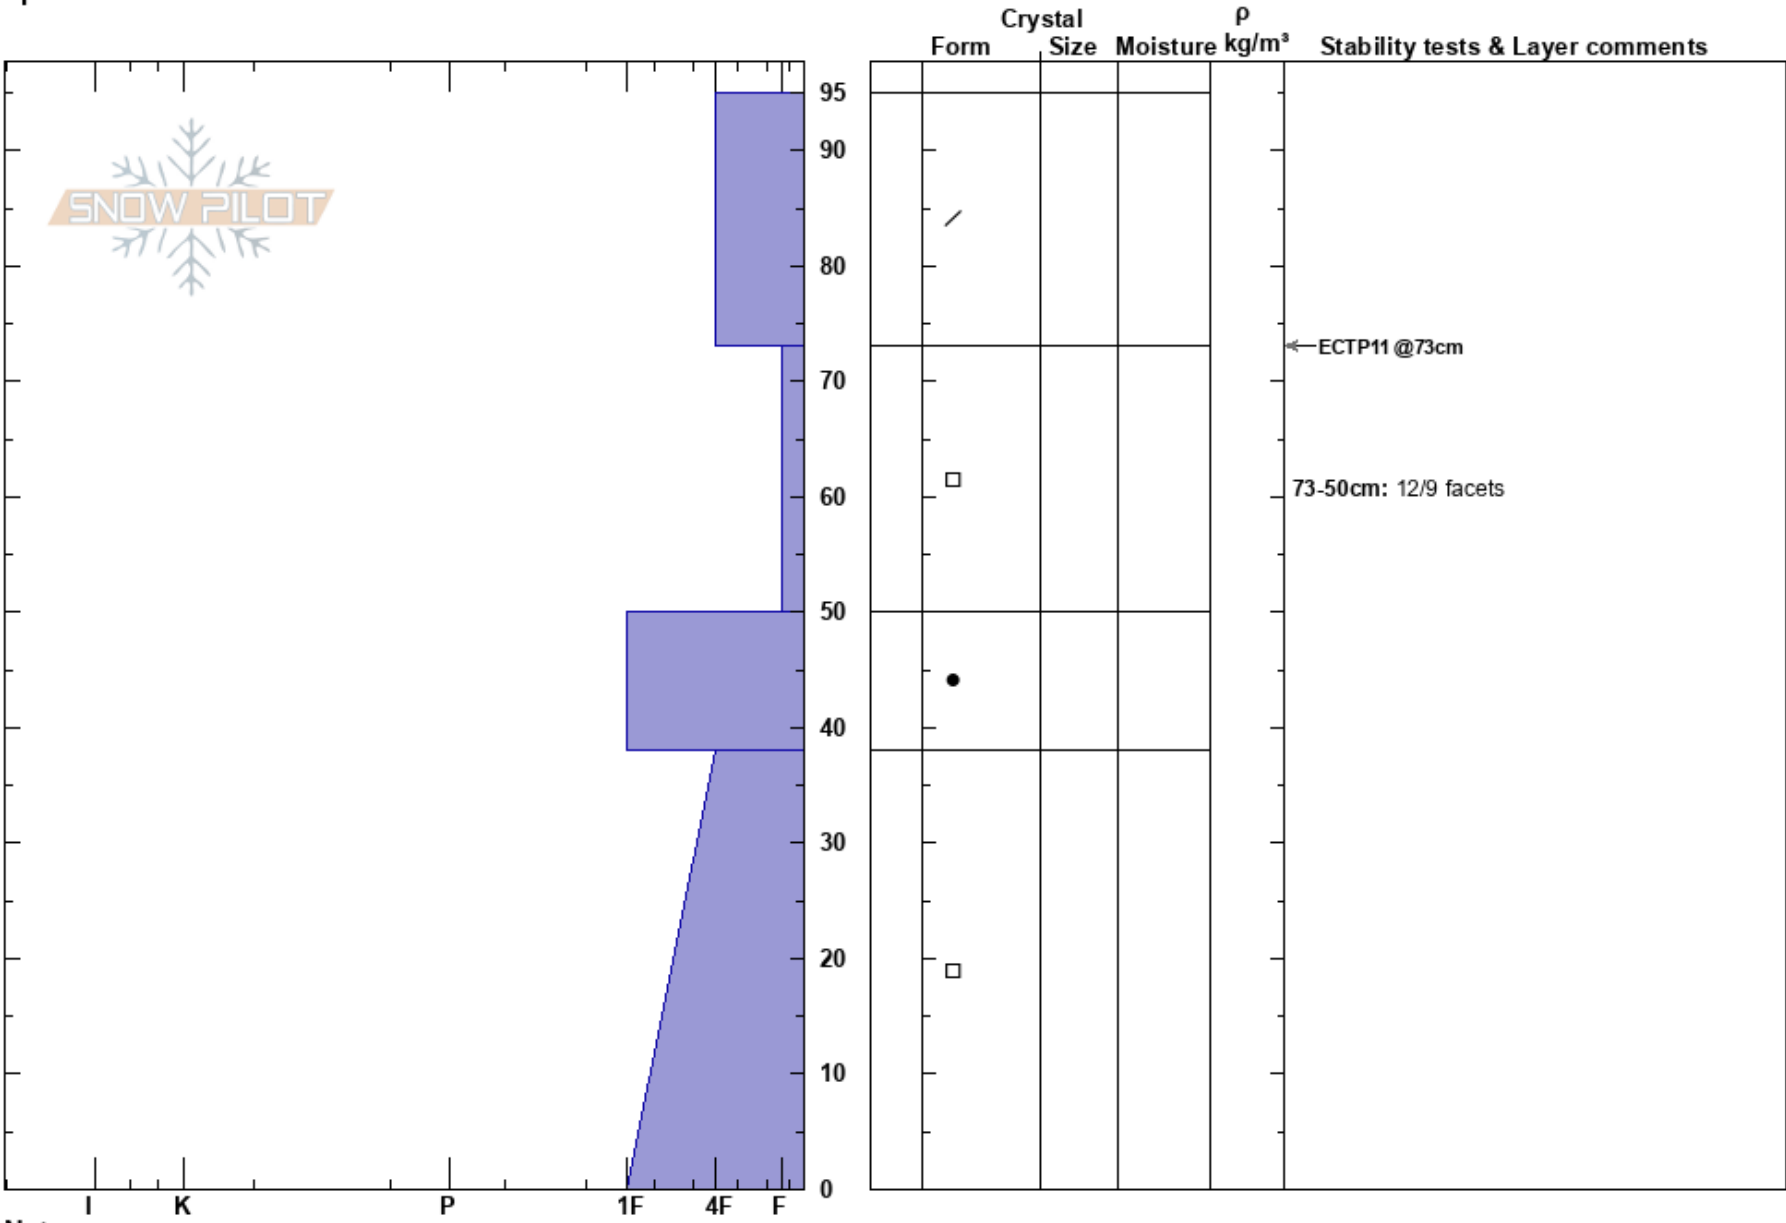

NE Nokhu Crag ATL
 Cameron Pass
 CO
 Elevation: 11700 ft
 Aspect: NE
 Specifics:

Ian Fowler
 12/19/2024 - 2:00pm
 Co-ord: 13T 424638W 4482082N
 Slope Angle:
 Wind Loading:

Stability:
 Air Temperature:
 Sky Cover:
 Precipitation:
 Wind:

HS:95
 73-50cm: 12/9 facets
 73-50cm: Problematic layer

Notes: