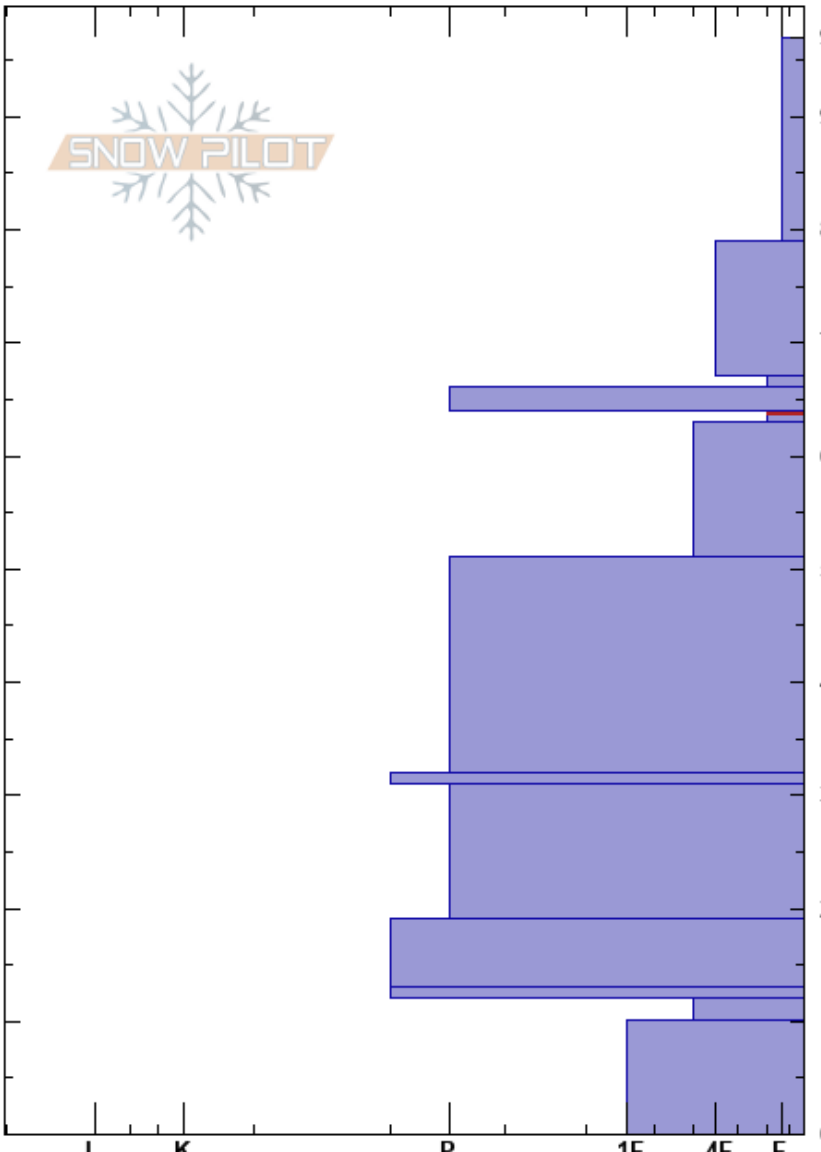

Liberty Bowl
 North Cascades, East
 WA
Elevation: 6737 ft
Aspect: 290°
Specifics: We skied slope

Hirshberg Josh
 12/15/2024 - 11:30am
Co-ord: 10U 672708W 5375740N
Slope Angle: 24°
Wind Loading: previous

Stability:
Air Temperature: -9°C
Sky Cover: BKN
Precipitation: NO
Wind: Calm

HS:97
Layer Notes:
 97-79cm: 12/13 @ 79
 66-64cm: friable
 64-63cm: STM- planar shovel tilt
 64-63cm: Problematic layer

Crystal Form	Crystal Size	Moisture	ρ kg/m ³	Stability tests & Layer comments
+		D		97-79cm: 12/13 @ 79
/		D		←CT2, PC @79cm x2
☐	0.5	D		
=		D		←CT2, BRK @64cm
☐ (☐)	1(0.5)	D		66-64cm: friable 64-63cm: STM- planar shovel tilt
		D		
		D		
⊙⊙		D		
		D		
		D		
⊙⊙		D		
○ (B)	(1)	D		
○		D		