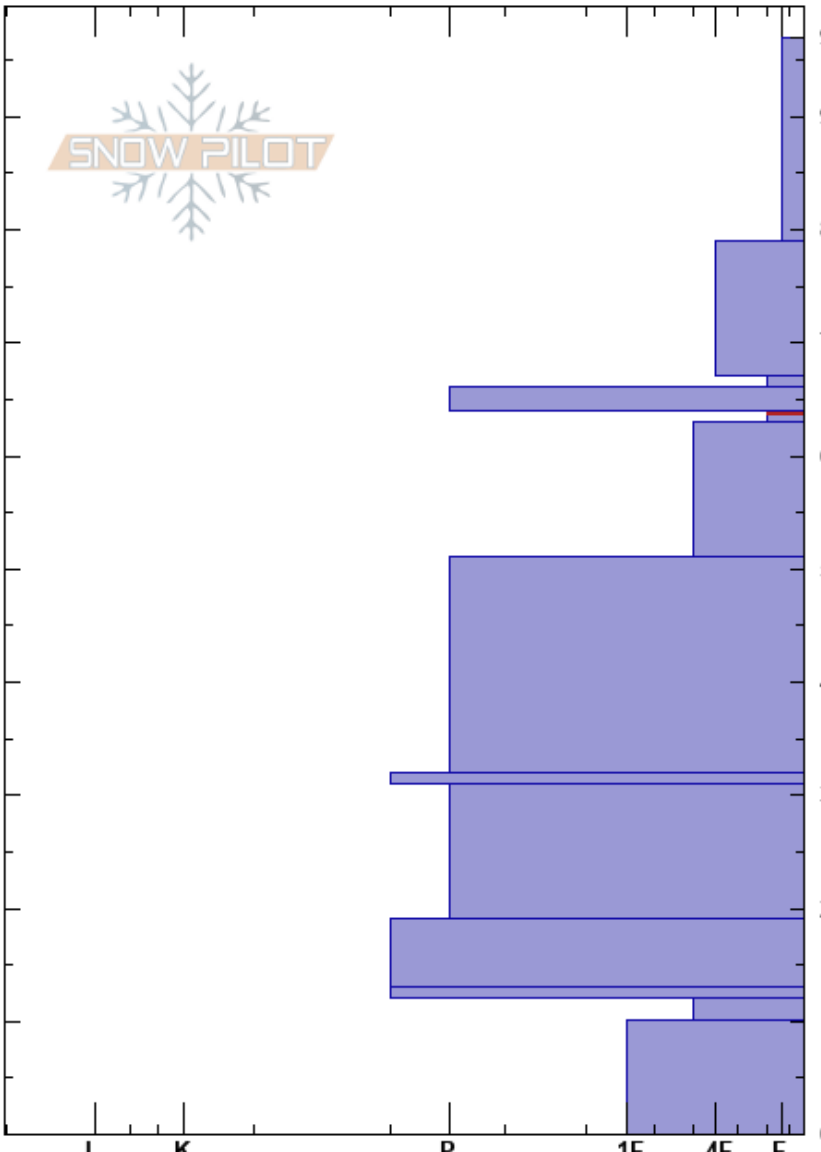

Liberty Bowl
 North Cascades, East
 WA
Elevation: 6737 ft
Aspect: 290°
Specifics: We skied slope

Hirshberg Josh
 12/15/2024 - 11:30am
Co-ord: 10U 672708W 5375740N
Slope Angle: 24°
Wind Loading: previous

Stability:
Air Temperature: -9°C
Sky Cover: BKN
Precipitation: NO
Wind: Calm

HS:97
Layer Notes:
 97-79cm: 12/13 @ 79
 66-64cm: friable
 64-63cm: STM- planar shovel tilt
 64-63cm: Problematic layer

Crystal Form	Crystal Size	Moisture	ρ kg/m ³	Stability tests & Layer comments
+			D	97-79cm: 12/13 @ 79
/			D	← CT2, PC @79cm x2
☐	0.5	D		
=		D		← CT2, BRK @64cm
☐ (☐)	1(0.5)	D		66-64cm: friable 64-63cm: STM- planar shovel tilt
			D	
			D	
☉☉		D		
			D	
			D	
☉☉		D		
○ (B)	(1)	D		
○			D	