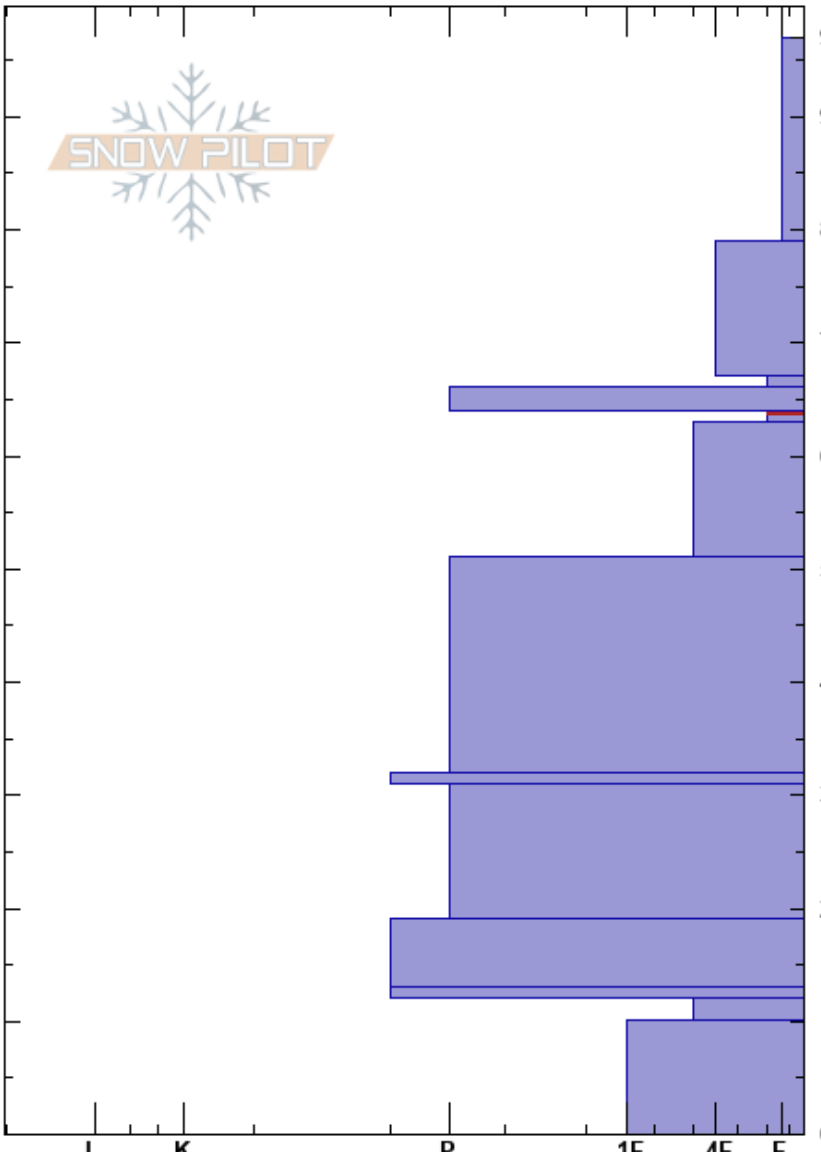

Liberty Bowl
 North Cascades, East
 WA
Elevation: 6737 ft
Aspect: 290°
Specifics: We skied slope

Hirshberg Josh
 12/15/2024 - 11:30am
Co-ord: 10U 672708W 5375740N
Slope Angle: 24°
Wind Loading: previous

Stability:
Air Temperature: -9°C
Sky Cover: BKN
Precipitation: NO
Wind: Calm

HS:97
Layer Notes:
 97-79cm: 12/13 @ 79
 66-64cm: friable
 64-63cm: STM- planar shovel tilt
 64-63cm: Problematic layer

Crystal Form	Crystal Size	Moisture	ρ kg/m ³	Stability tests & Layer comments
+		D		97-79cm: 12/13 @ 79
/		D		←CT2, PC @79cm x2
☐	0.5	D		
=		D		←CT2, BRK @64cm
☐ (☐)	1(0.5)	D		66-64cm: friable
		D		64-63cm: STM- planar shovel tilt
		D		
⊙⊙		D		
		D		
⊙⊙		D		
⊙ (⊙)	(1)	D		
⊙		D		