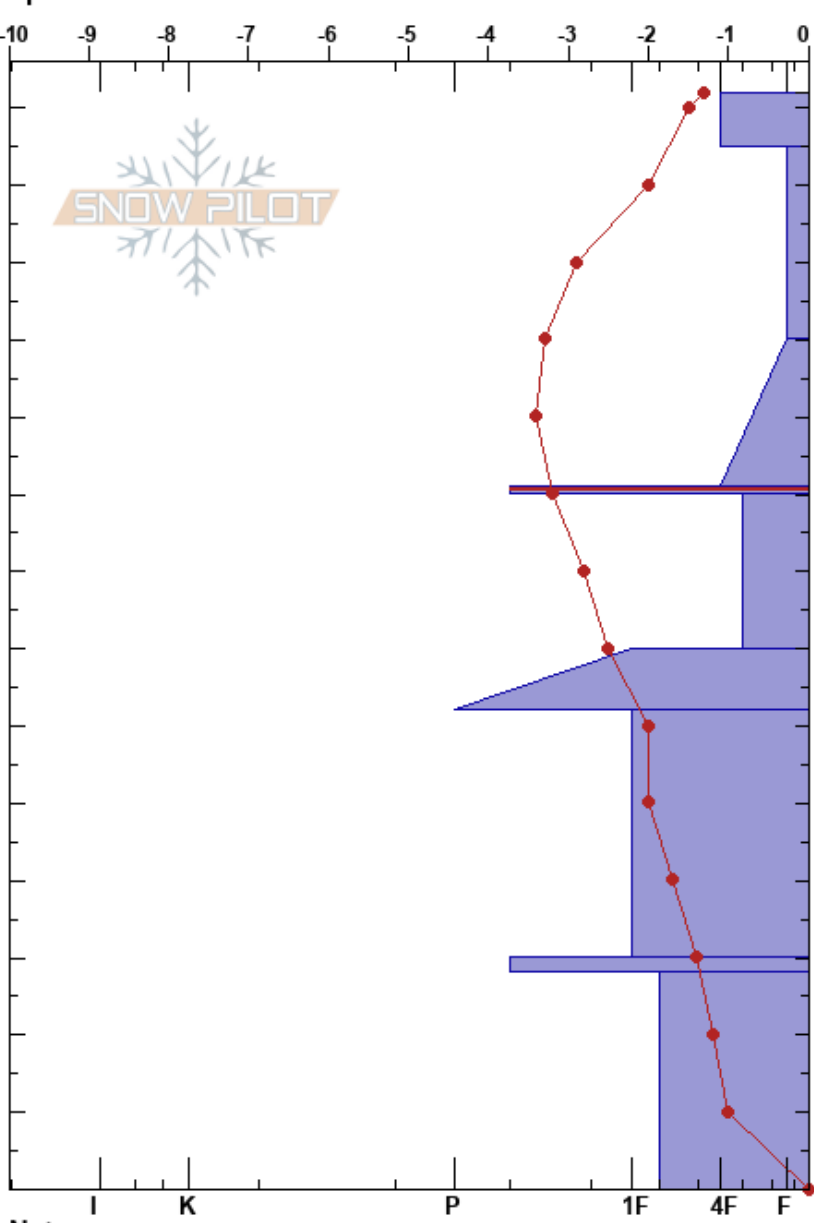

Tiger Peak
 Silver Valley Area
 ID
 Elevation: 6400 ft
 Aspect: W
 Specifics:

izzy davis
 12/18/2024 - 10:40am
 Co-ord: 47.53816N, -115.83148W
 Slope Angle: 31°
 Wind Loading: yes

Stability:
 Air Temperature: -0.5°C
 Sky Cover: OVC
 Precipitation: S-1
 Wind: SW Strong

HS:142
 PF:40
 PS:20
 91-90cm: 12/7
 91-90cm: Problematic layer
 70-62cm: 11/23

Height (cm)	Crystal		Moisture	ρ kg/m ³	Stability tests & Layer comments
	Form	Size			
142	/r	1			
130	/	1			
110					← ECTN2 @110cm
100	⊖	0.5			
90	=				91-90cm: 12/7
80	⊖	0.5			
70	=				70-62cm: 11/23
60	•	0.5			
50					
40					
30	⊖	2			
20					
10	•	2			
0					