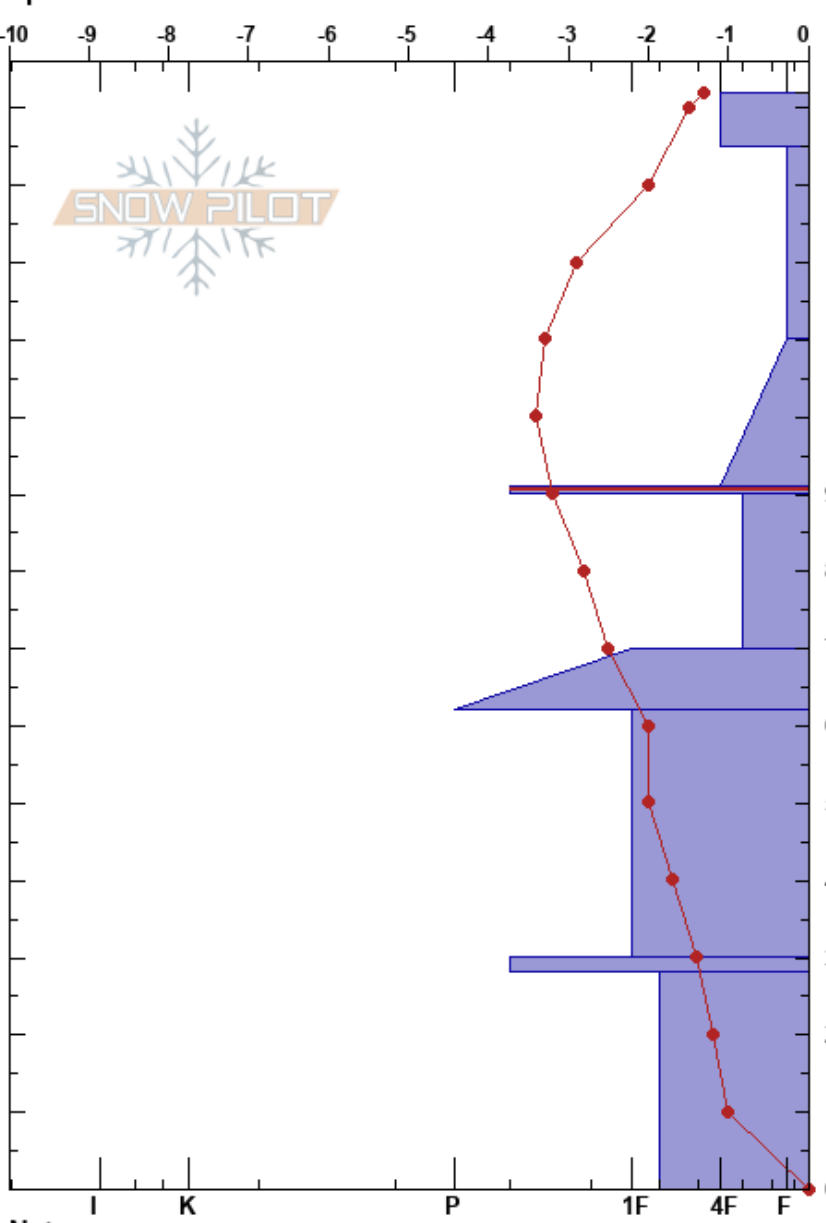

Tiger Peak
 Silver Valley Area
 ID
 Elevation: 6400 ft
 Aspect: W
 Specifics:

izzy davis
 12/18/2024 - 10:40am
 Co-ord: 47.53816N, -115.83148W
 Slope Angle: 31°
 Wind Loading: yes

Stability:
 Air Temperature: -0.5°C
 Sky Cover: OVC
 Precipitation: S-1
 Wind: SW Strong

HS:142
 PF:40
 PS:20
 91-90cm: 12/7
 91-90cm: Problematic layer
 70-62cm: 11/23

Height (cm)	Crystal		Moisture	ρ kg/m ³	Stability tests & Layer comments
	Form	Size			
142	/r	1			
130	/	1			
110					← ECTN2 @110cm
100	⊖	0.5			
90	=				91-90cm: 12/7
80	⊖	0.5			
70	=				70-62cm: 11/23
60	•	0.5			
50					
40					
30	⊖	2			
20					
10	•	2			
0					