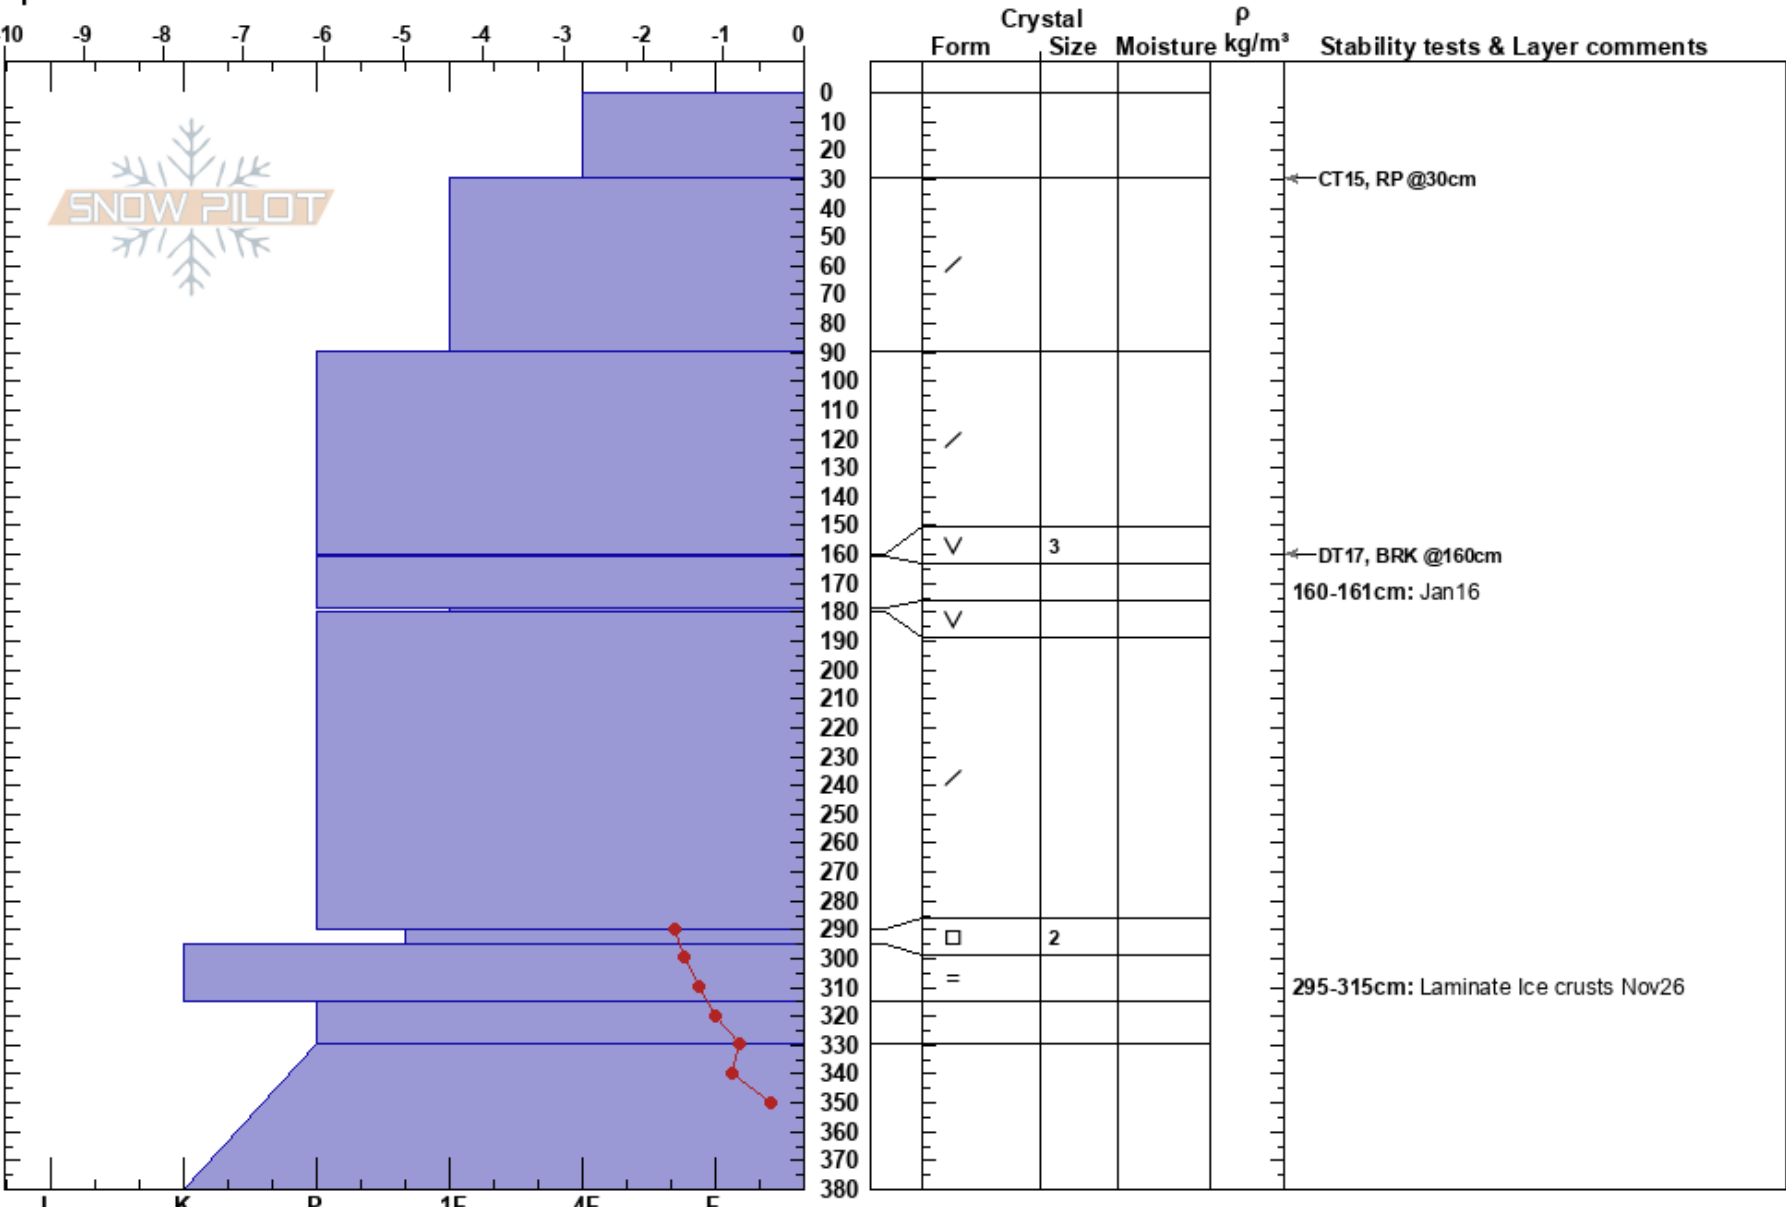

Great Escape
 BC
 Elevation: 2160 m
 Aspect: E
 Specifics:

Baldface Lodge
 12/02/2018 - 09:00
 Co-ord:
 Slope Angle: 45°
 Wind Loading:

Stability:
 Air Temperature:
 Sky Cover: CLR
 Precipitation: NO
 Wind: N Light Breeze

HS:380
 Layer Notes:
 160-161cm: Jan16
 160-161cm: Problematic layer
 295-315cm: Laminate Ice crusts Nov26

Notes: