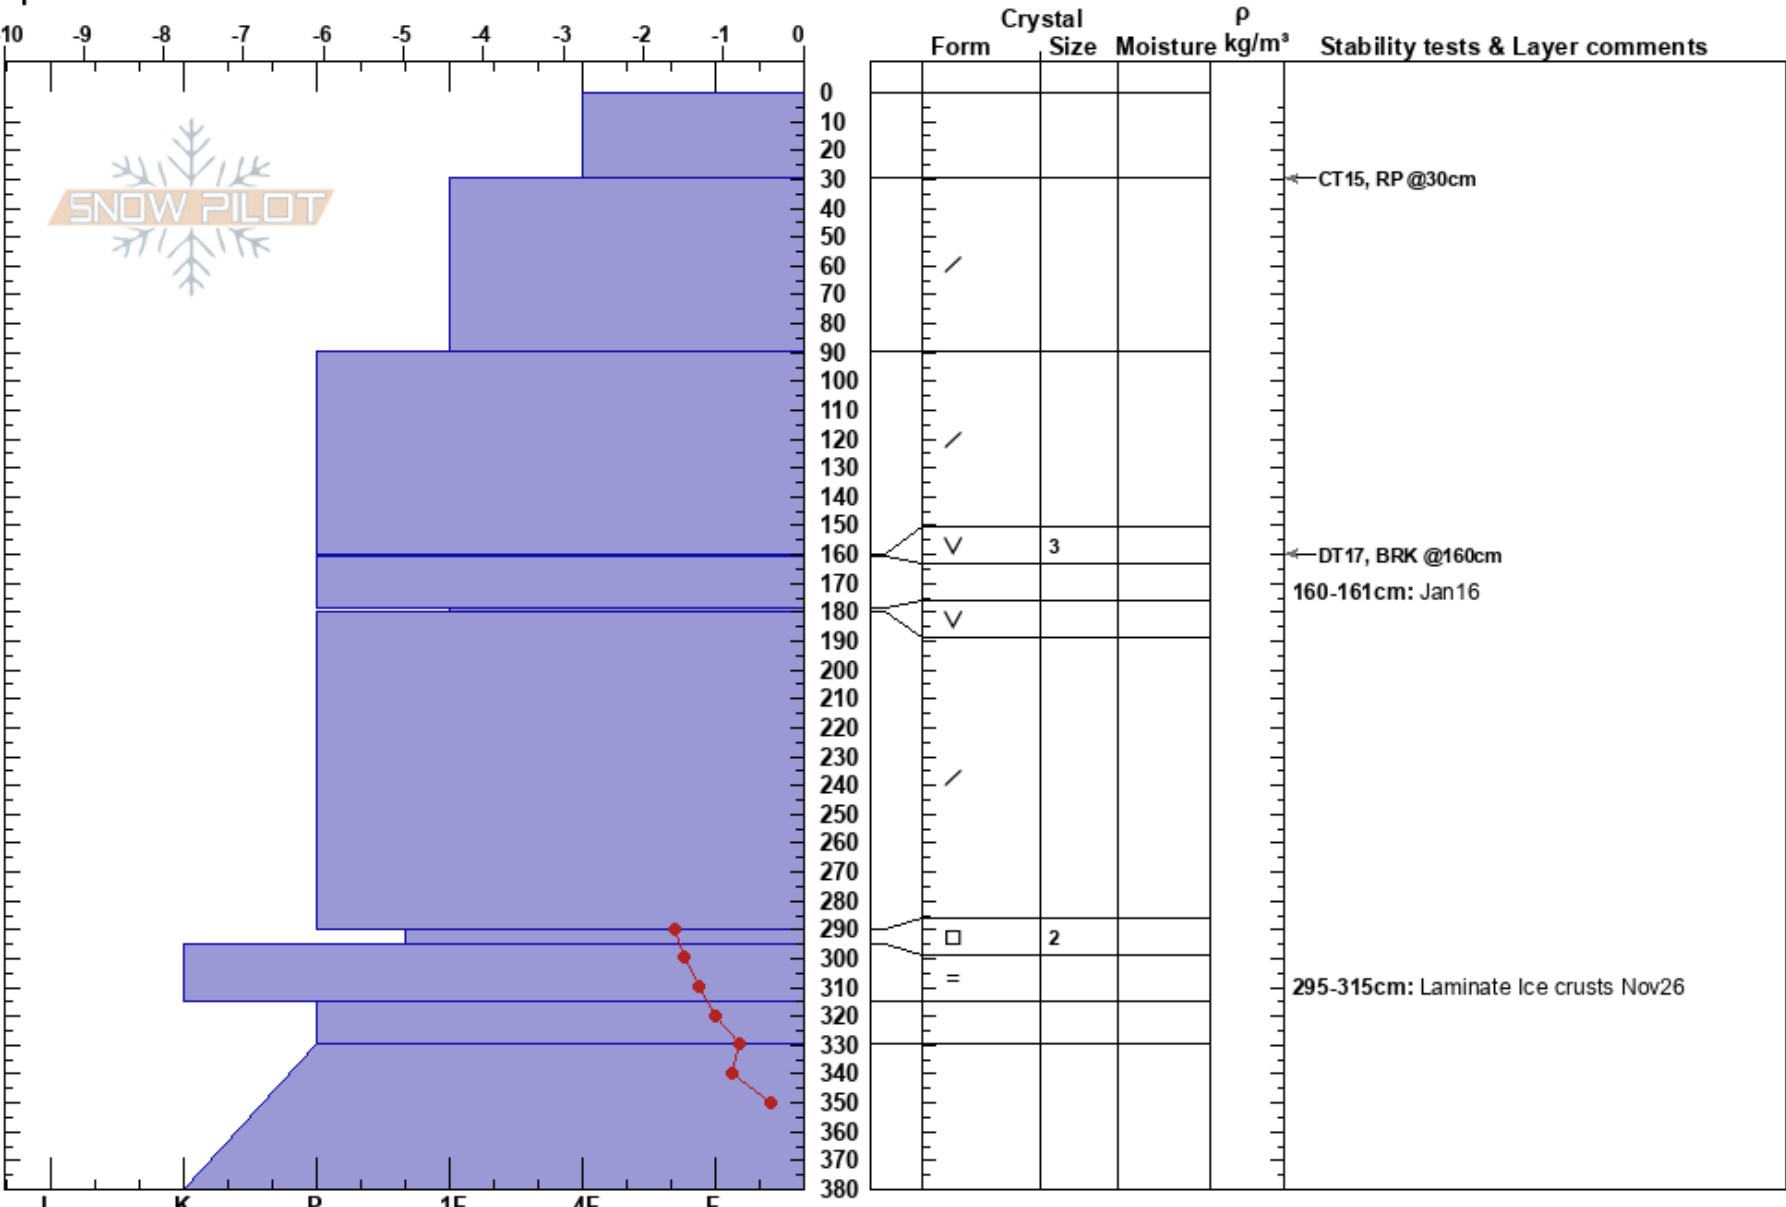

Great Escape  
 BC  
 Elevation: 2160 m  
 Aspect: E  
 Specifics:

Baldface Lodge  
 12/02/2018 - 09:00  
 Co-ord:  
 Slope Angle: 45°  
 Wind Loading:

Stability:  
 Air Temperature:  
 Sky Cover: CLR  
 Precipitation: NO  
 Wind: N Light Breeze

HS:380  
 Layer Notes:  
 160-161cm: Jan16  
 160-161cm: Problematic layer  
 295-315cm: Laminate Ice crusts Nov26

Notes: