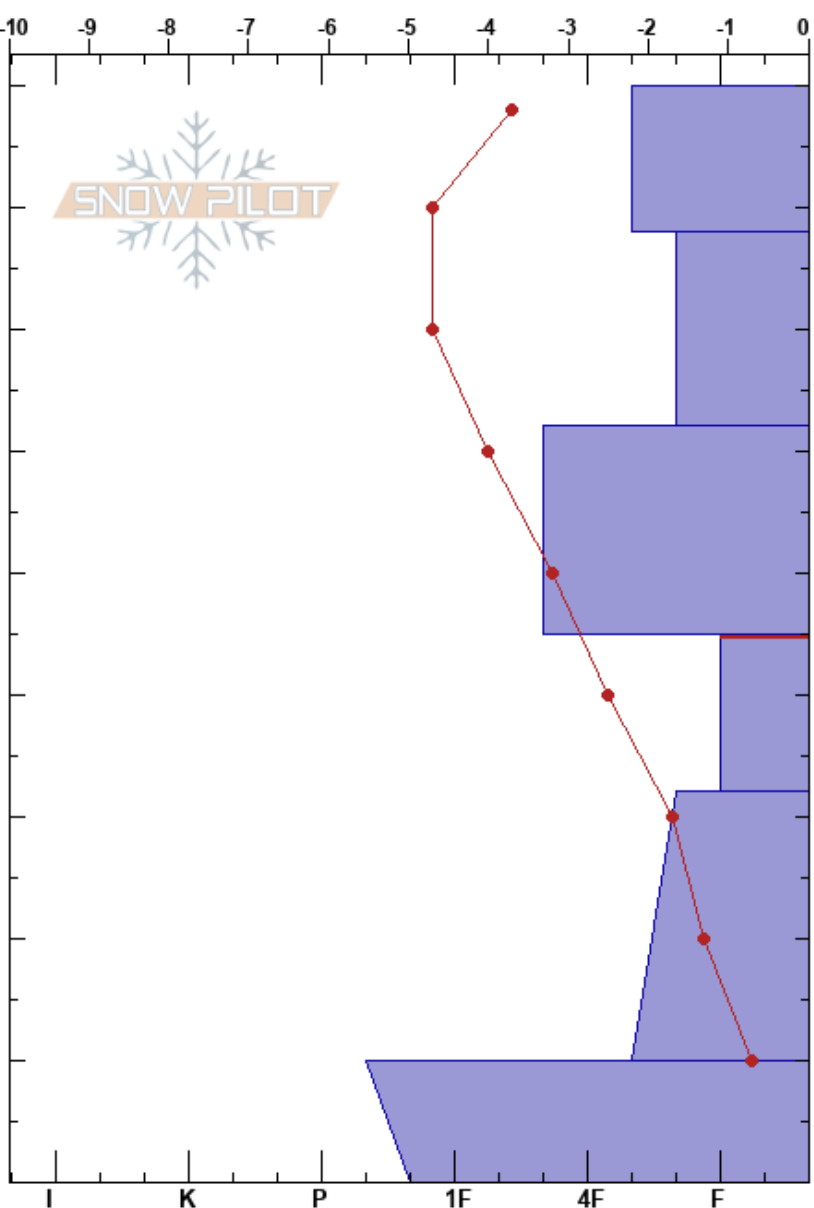

Beginner Ridge
 Bear River Range
 UT
 Elevation: 8516 ft
 Aspect: E

toby weed
 12/18/2024 - 12:45pm
 Co-ord: 41.88747N, -111.64137W
 Slope Angle: 12°
 Wind Loading: previous

Stability: Fair
 Air Temperature: 0.4°C
 Sky Cover: BKN
 Precipitation:
 Wind: W Light Breeze

HS:90
PF:80
PS:20
 90-78cm: 12-17-24 graupel
 78-62cm: 12-16..pm snow
 45-32cm: Problematic layer

Specifics: Collapsing, localized; Ski tracks on slope; Snowmobile tracks on slope

Form	Crystal		ρ kg/m ³	Stability tests & Layer comments
	Size	Moisture		
∇				
+ (Δ)				90-78cm: 12-17-24 graupel
/ (Δ)				78-62cm: 12-16..pm snow
• (•)				← ECTN11 @62cm
□	1-2			← ECTP13 @45cm ← ECTP11 @45cm
□				
⊙				