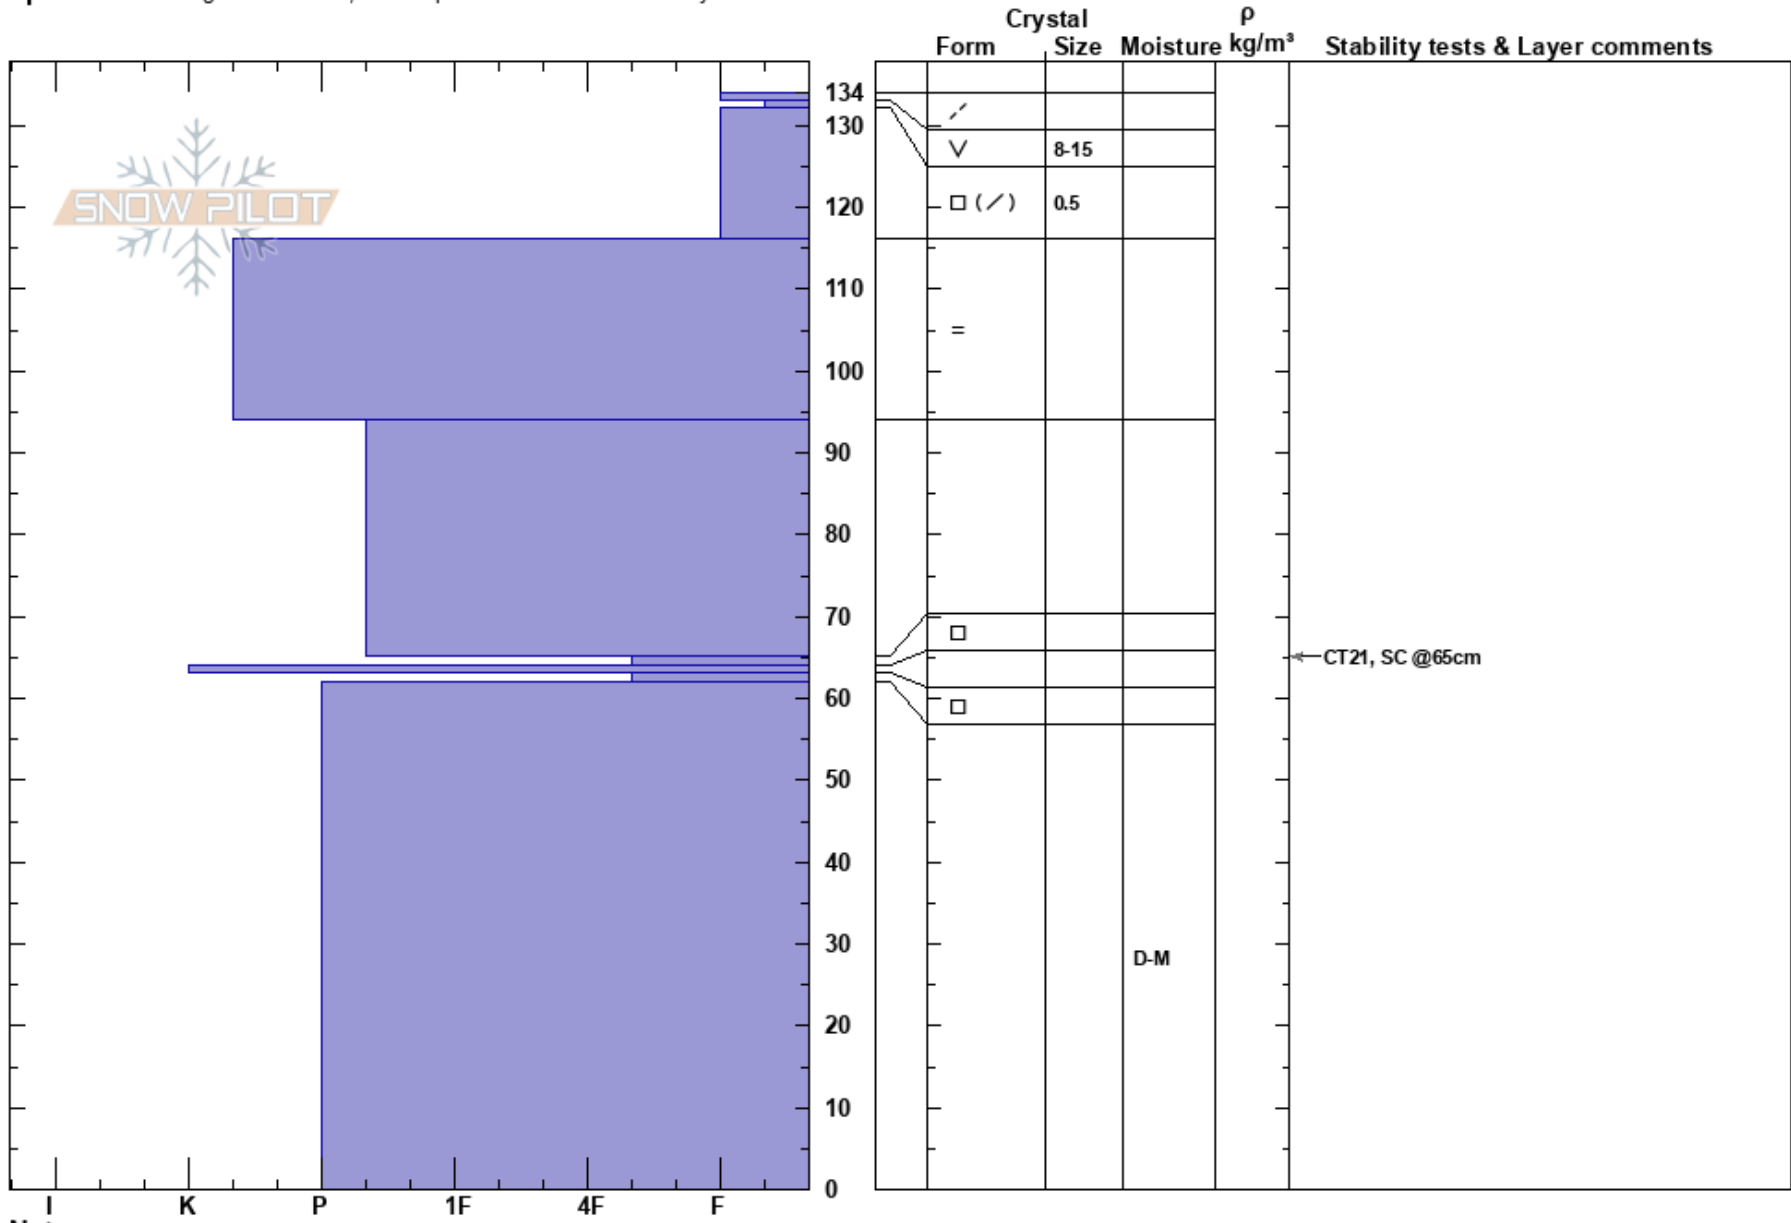

Trapper Low
 Skeena
 BC
 Elevation: 1310 m
 Aspect: NW
 Specifics: Pit dug in a Ski Area; Pit is representative of backcountry

Nicholas Rapaich
 18/12/2024 - 11:00
 Co-ord: 09V 436591W 6280092N
 Slope Angle: 25°
 Wind Loading:

Stability:
 Air Temperature:
 Sky Cover: BKN
 Precipitation: NO
 Wind: Calm

HS:134
 PF:15 65-64cm:Problematic layer

Notes: A quick test pit 200m higher revealed touchy thin WSL- CTVE on the Dec 17th SH