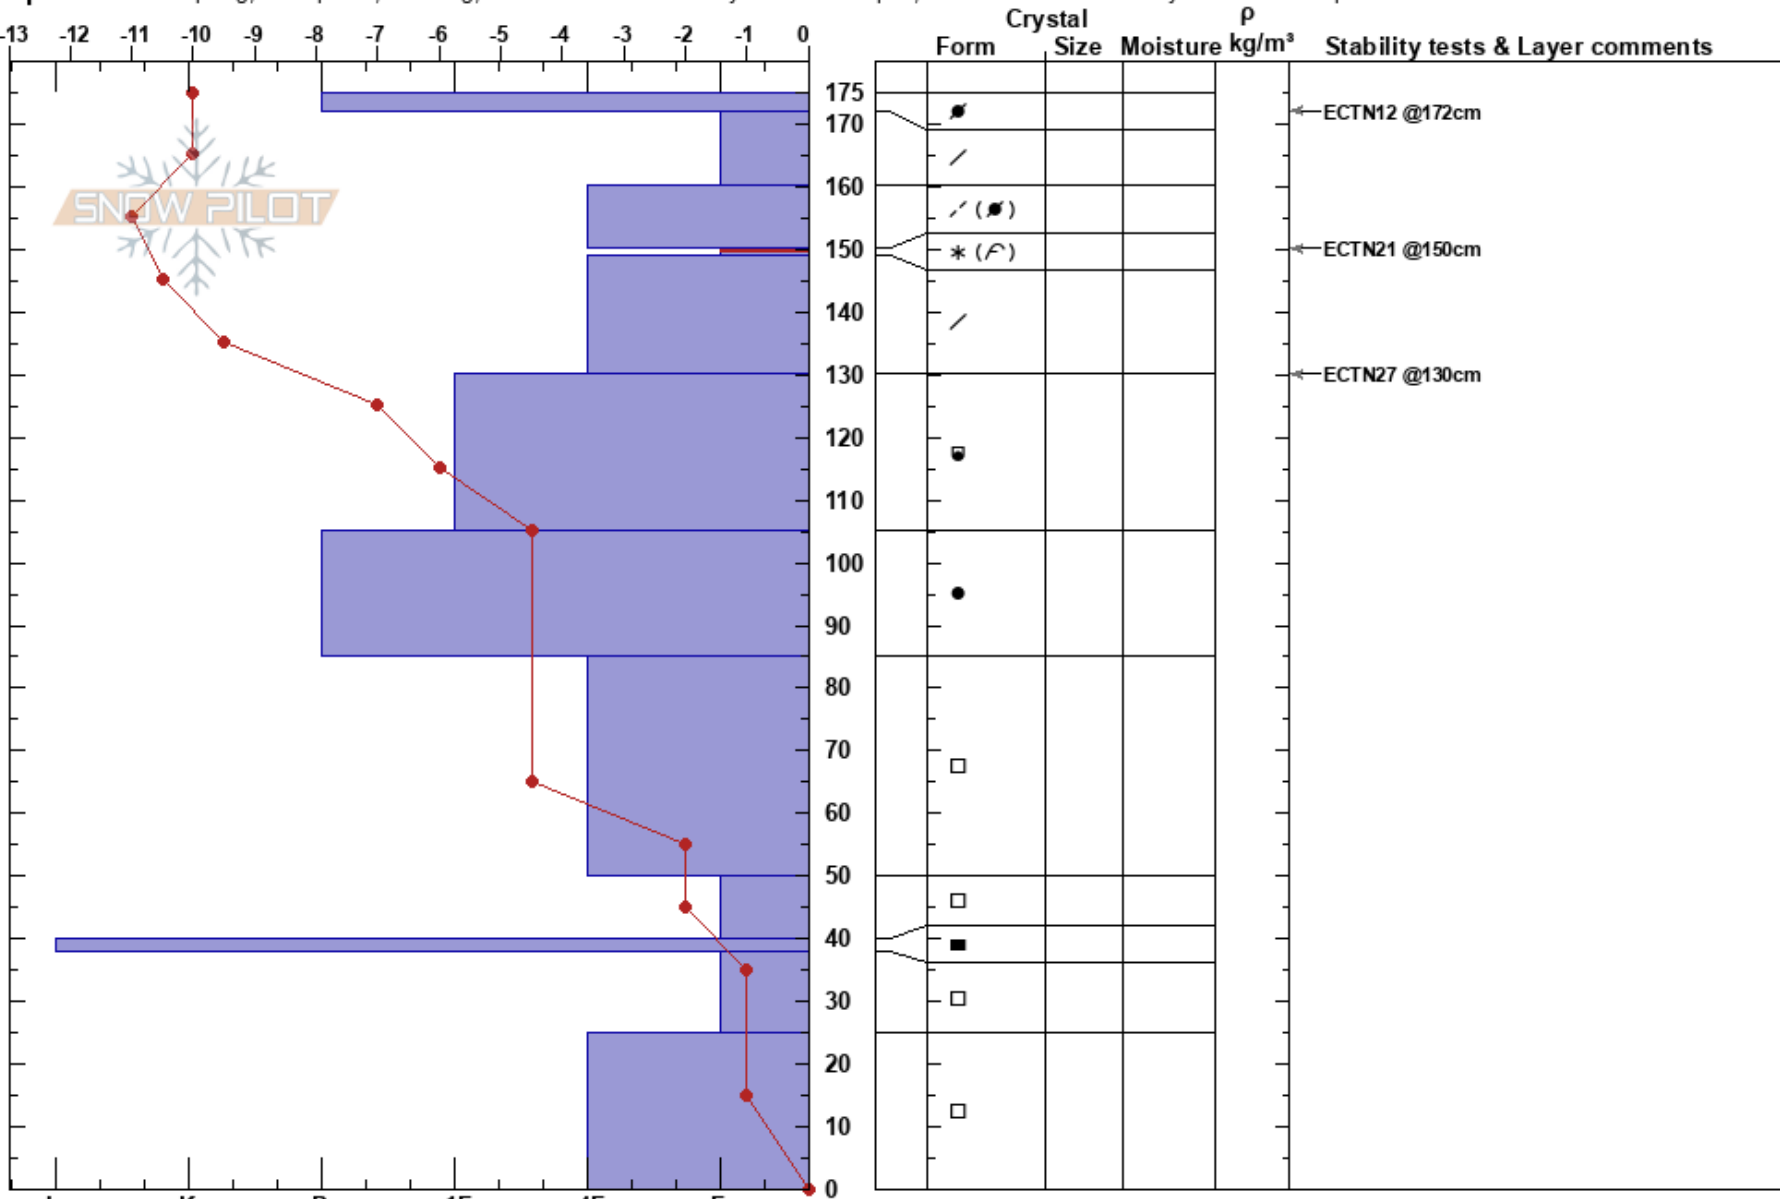

Shorties
 Rattlesnake Mtns
 MT
 Elevation: 7200 ft
 Aspect: 46°

Logan King
 02/12/2018 - 12:00pm
 Co-ord: 47.03262N, -113.97256W
 Slope Angle: 38°
 Wind Loading: previous

Stability: Good
 Air Temperature: -5°C
 Sky Cover: CLR
 Precipitation: NO
 Wind: E Calm

HS:175
 PF:20
 150-149cm:Problematic layer

Specifics: Collapsing, widespread; Cracking; Recent avalanche activity on similar slopes; Recent avalanche activity on different slopes

SNOW PILOT