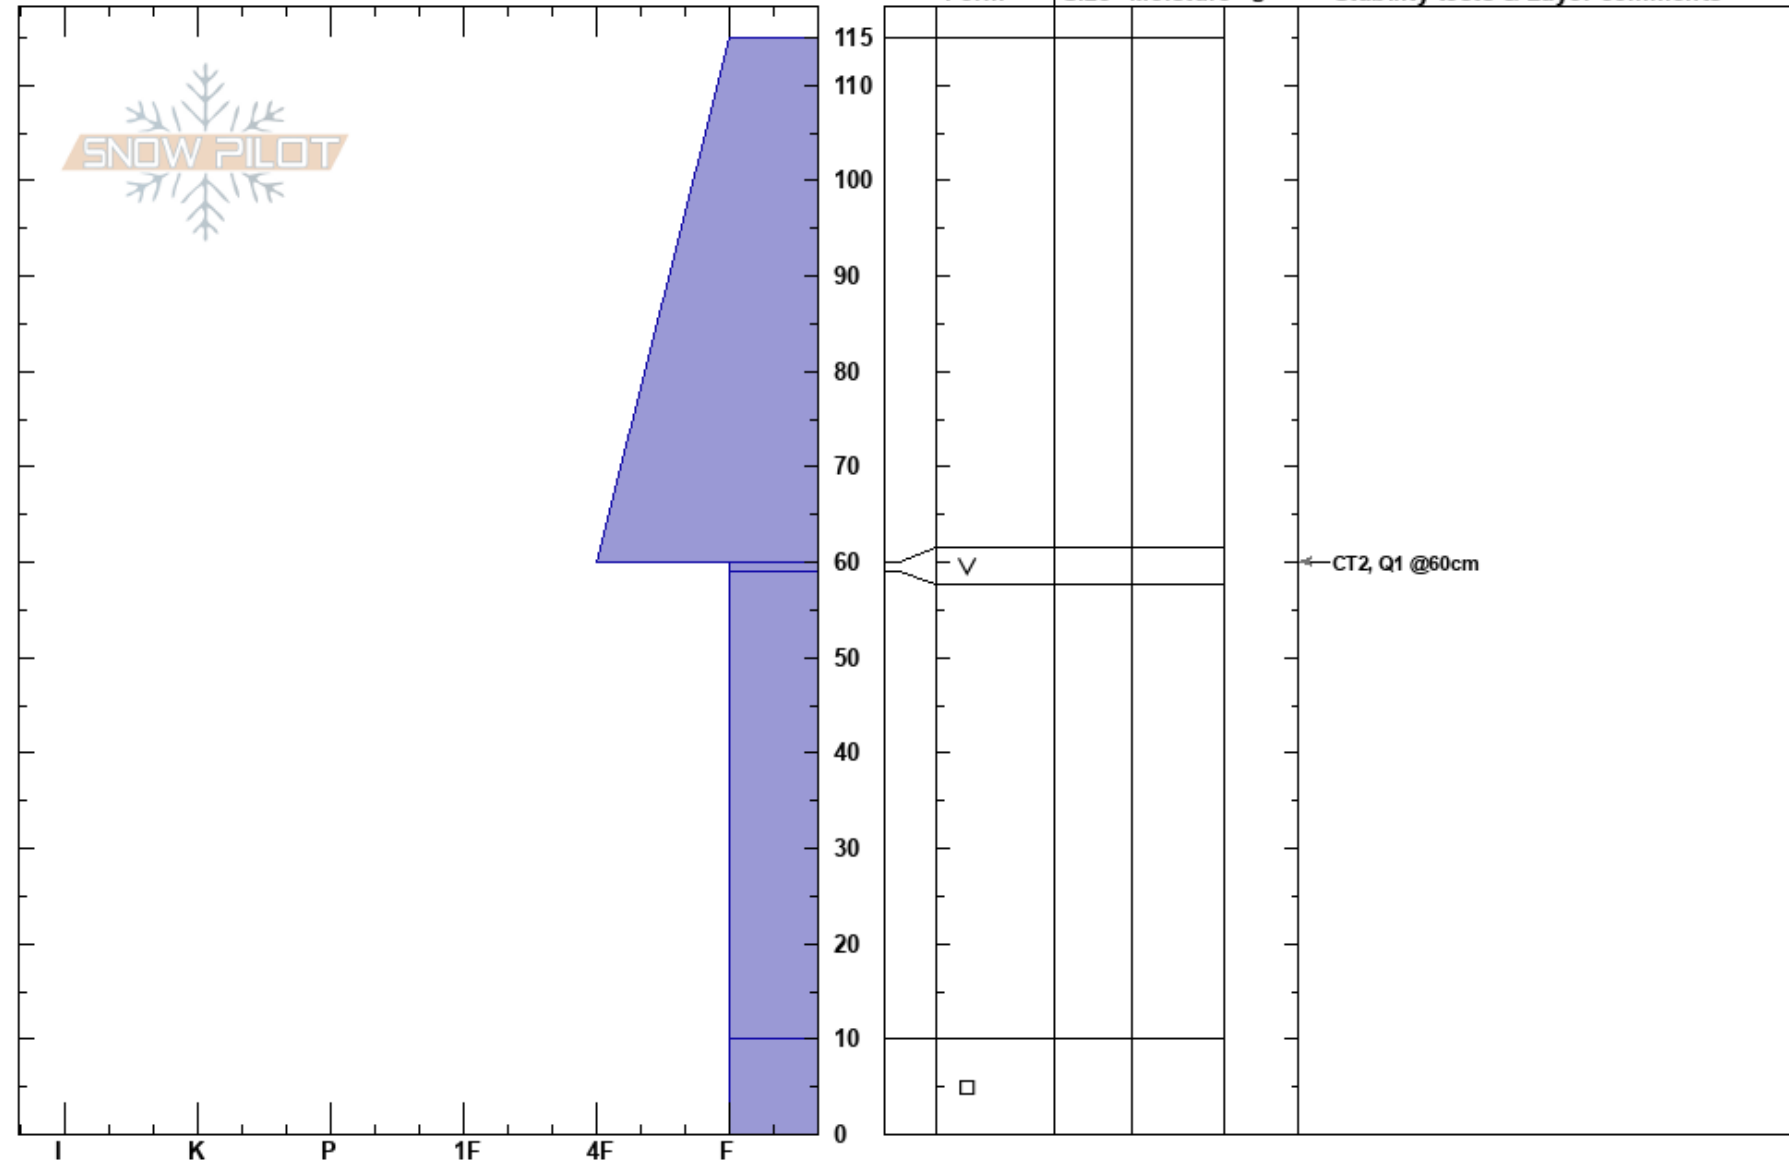

commissary
 Salt River Range
 WY
Elevation: 9313 ft
Aspect: SE
Specifics:

scott.zienkiewicz
 12/18/2024 - 1:00pm
Co-ord: 42.55197N, -110.71337W
Slope Angle: 17°
Wind Loading: yes

Stability: HS:115
Air Temperature: 0°C
Sky Cover: BKN
Precipitation: NO
Wind: SW Moderate
PF: 70 60-59cm: Problematic layer