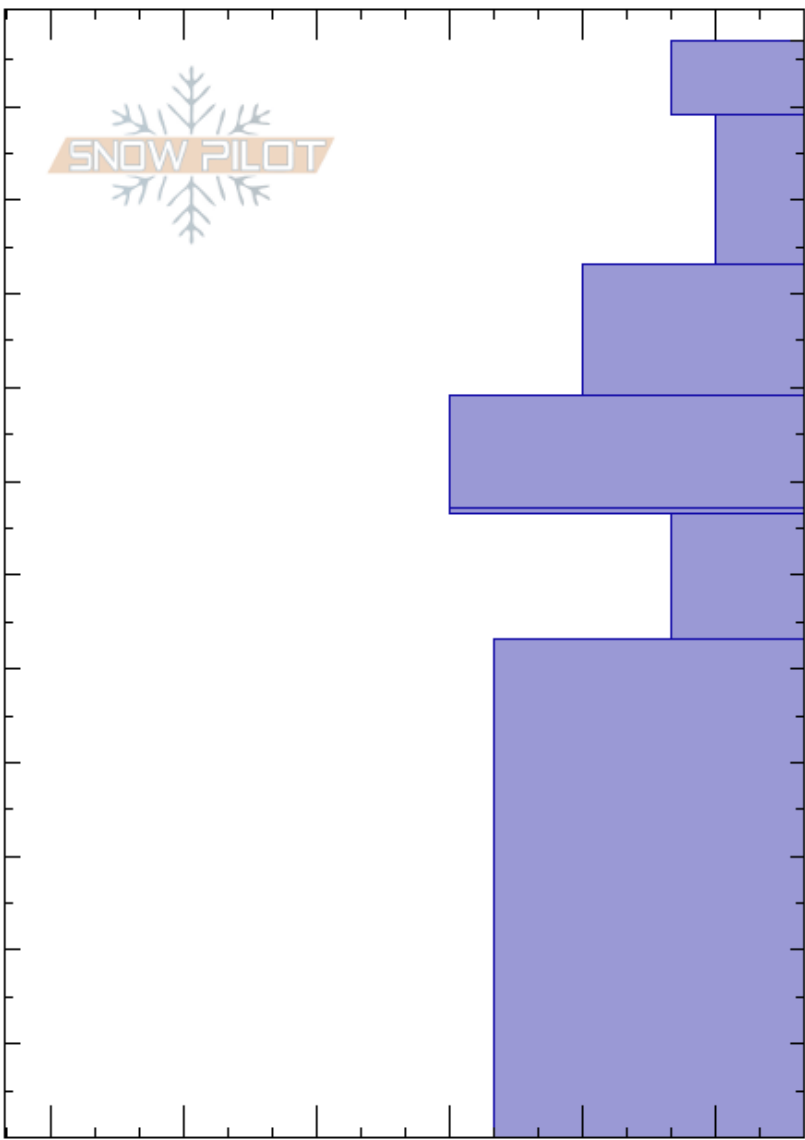

Middle Basin
 Madison Range-N
 MT
 Elevation: 9300 ft
 Aspect: 75°
 Specifics:

Ian Hoyer
 12/18/2024 - 12:00pm
 Co-ord: 45.32954N, -111.38143W
 Slope Angle: 31°
 Wind Loading: previous

Stability: Poor
 Air Temperature:
 Sky Cover: OVC
 Precipitation: S-1
 Wind: S Strong

HS:117
 PF:75
 PS: 15
 Layer Notes:

Height (ft)	Crystal		Moisture	ρ kg/m ³	Stability tests & Layer comments
	Form	Size			
117					
110	•				
100	+				
90	/				
80					
70					
60	□	1			← ECTP14 @66cm
50					
40					
30					
20					
10					
0					