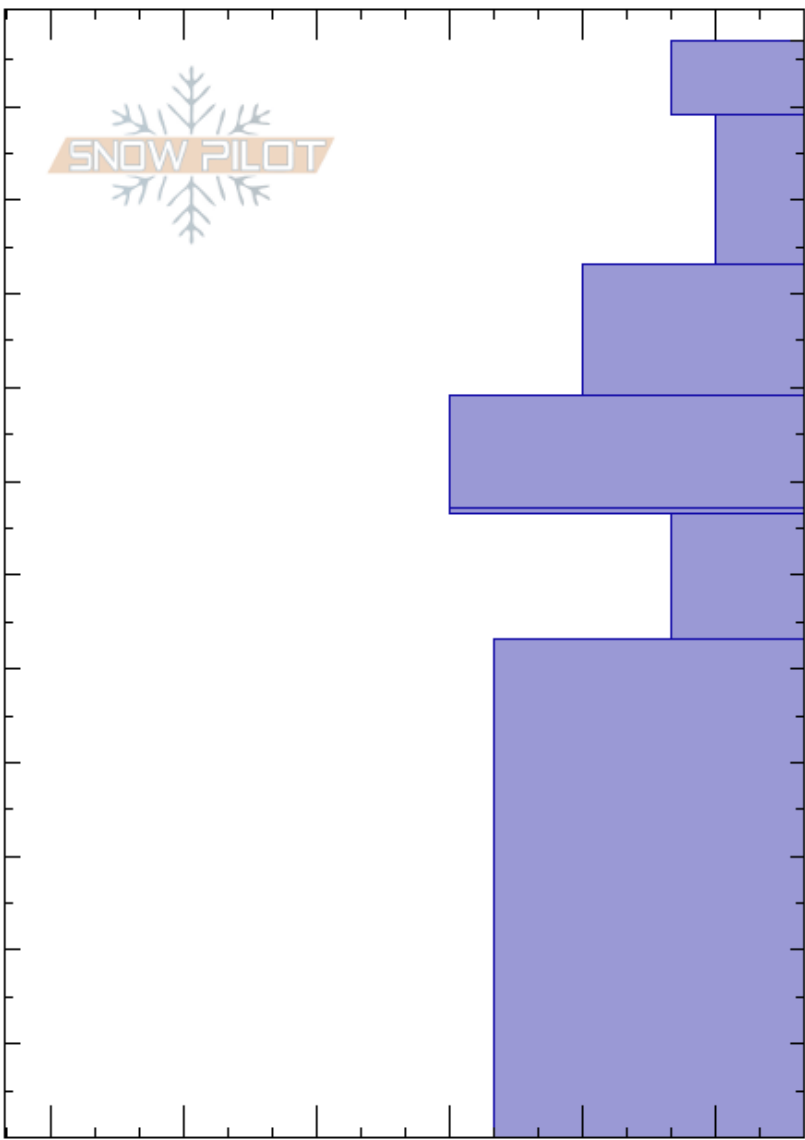

Middle Basin  
 Madison Range-N  
 MT  
 Elevation: 9300 ft  
 Aspect: 75°  
 Specifics:

Ian Hoyer  
 12/18/2024 - 12:00pm  
 Co-ord: 45.32954N, -111.38143W  
 Slope Angle: 31°  
 Wind Loading: previous

Stability: Poor  
 Air Temperature:  
 Sky Cover: OVC  
 Precipitation: S-1  
 Wind: S Strong

HS:117  
 PF:75  
 PS: 15  
 Layer Notes:

Height (ft)	Crystal		Moisture	$\rho$ kg/m <sup>3</sup>	Stability tests & Layer comments
	Form	Size			
117					
110	•				
100	+				
90	/				
80					
70					
60	□	1			← ECTP14 @66cm
50					
40					
30					
20					
10					
0					