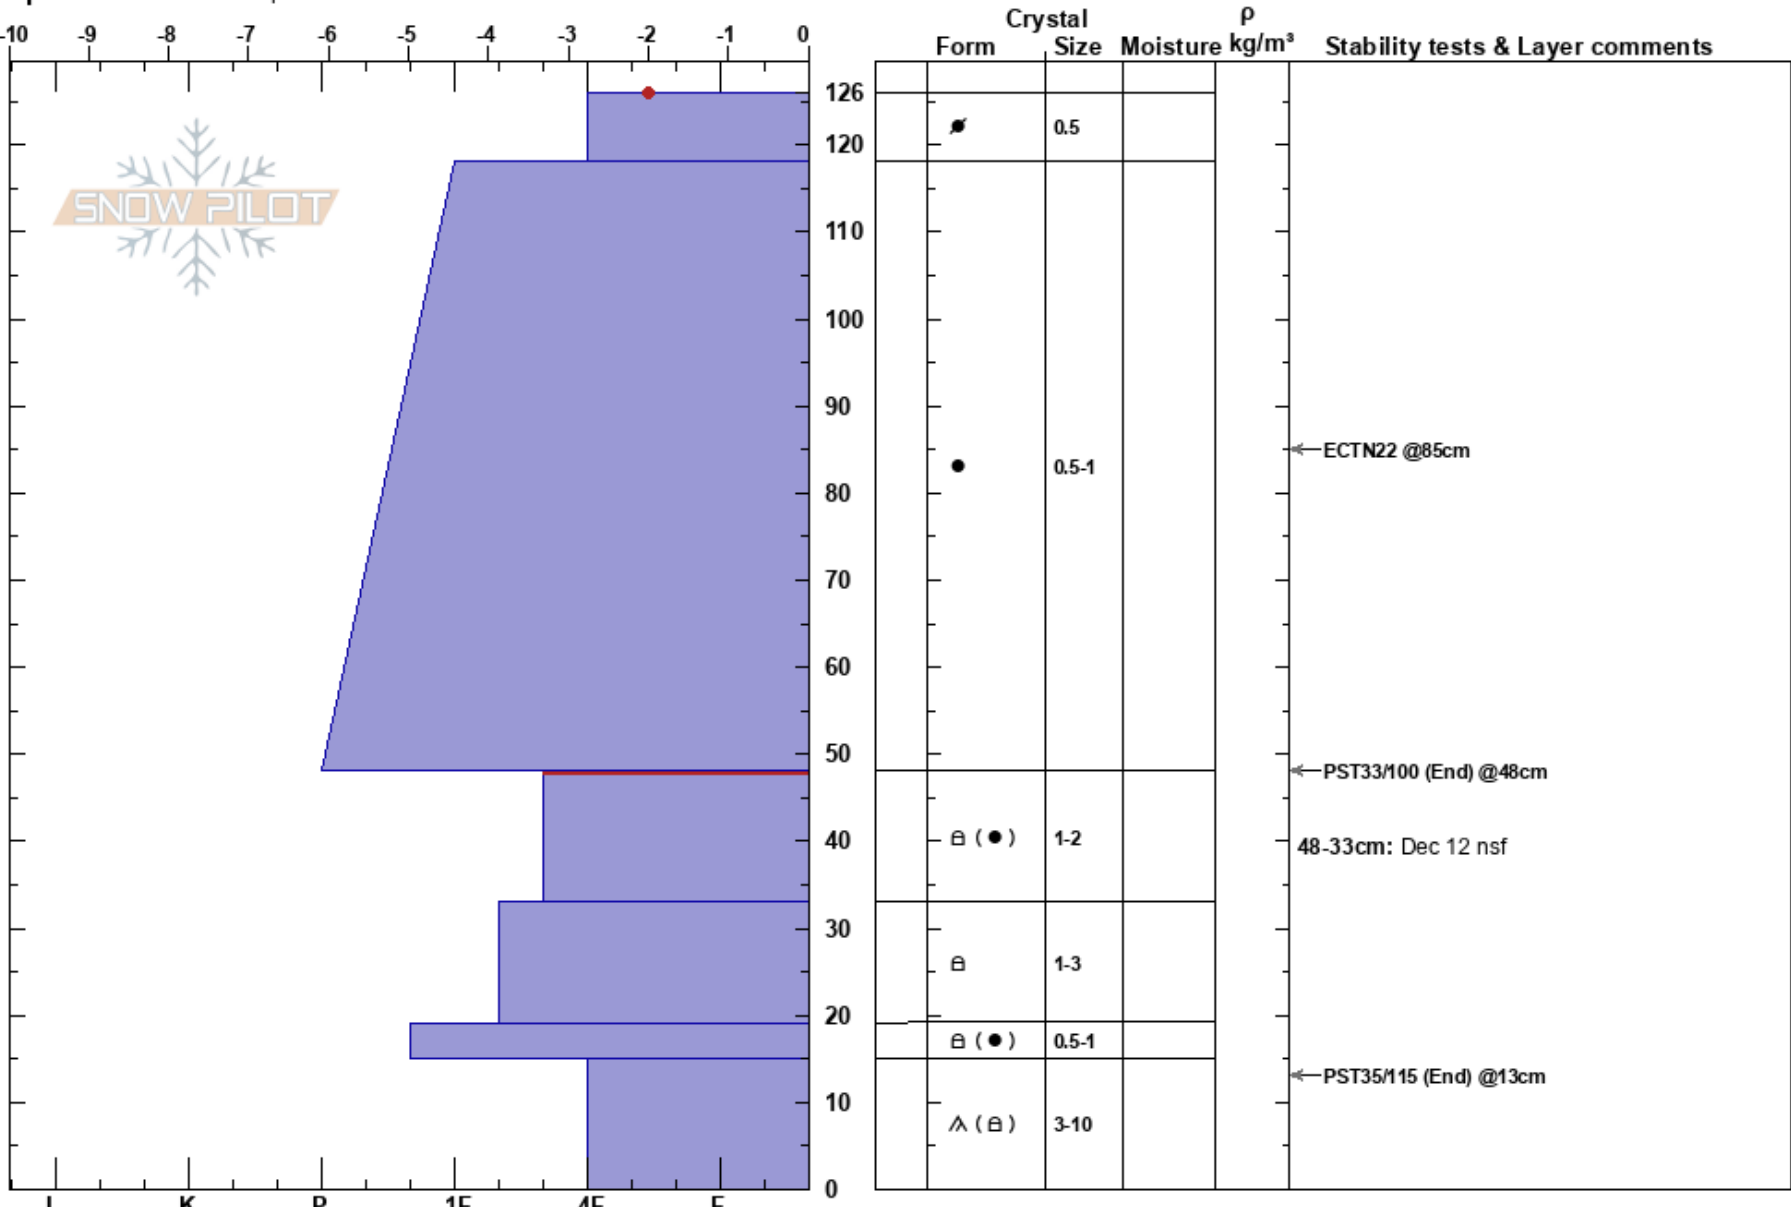

Price Peak
 Carson Range
 NV
 Elevation: 8960 ft
 Aspect: 358°
 Specifics: We skied slope

Brandon Schwartz
 12/18/2024 - 11:55am
 Co-ord: 39.28554N, -119.89384W
 Slope Angle: 24°
 Wind Loading: no

Stability: Good
 Air Temperature: 6°C
 Sky Cover: FEW
 Precipitation: NO
 Wind: Calm
 HS: 126
 PF: 30
 PS: 8
 Layer Notes:
 48-33cm: Dec 12 nsf
 48-33cm: Problematic layer

Notes: Pit dug in near treeline terrain. ECTX result on Dec 12 layer and basal facet layer. ECT vs PST results indicative of dormant weak layers.